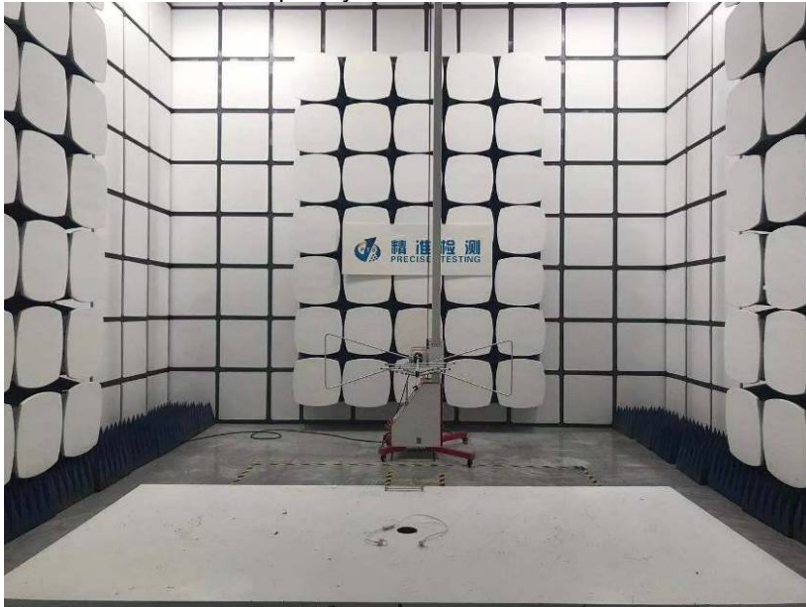

Conducted Emissions

Radiated Spurious Emissions Test Frequency From 30MHz-1000MHz

Test frequency from 1GHz-18GHz

Test frequency from 18GHz-25GHz