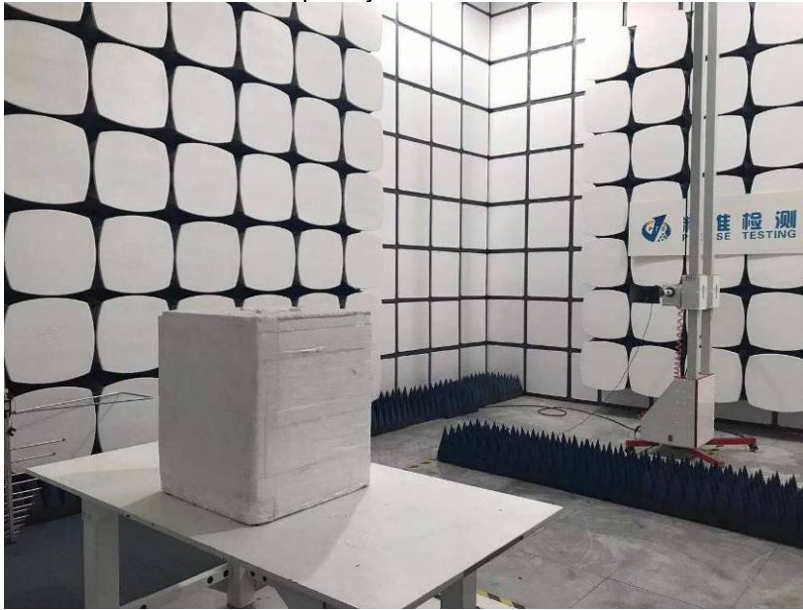

Conducted Emissions

Radiated Spurious Emissions Test Frequency From 30MHz-1000MHz

Test frequency from 1GHz-18GHz

Test frequency from 18GHz-25GHz