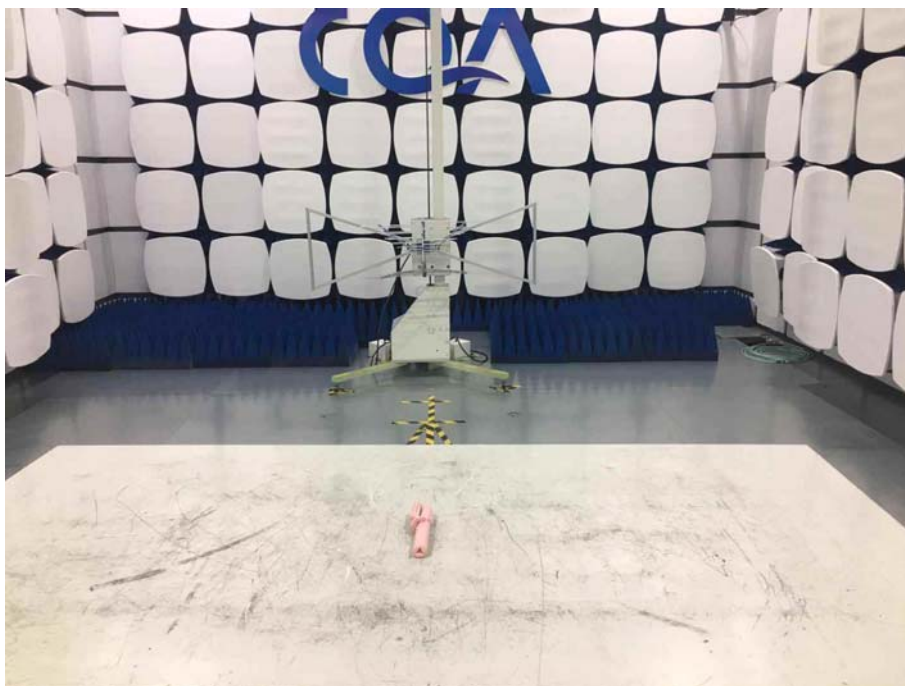

1 Photographs - EUT Test Setup

1.1 Radiated Spurious Emission

9KHz~30MHz:

30MHz~1GHz:

Above 1GHz: