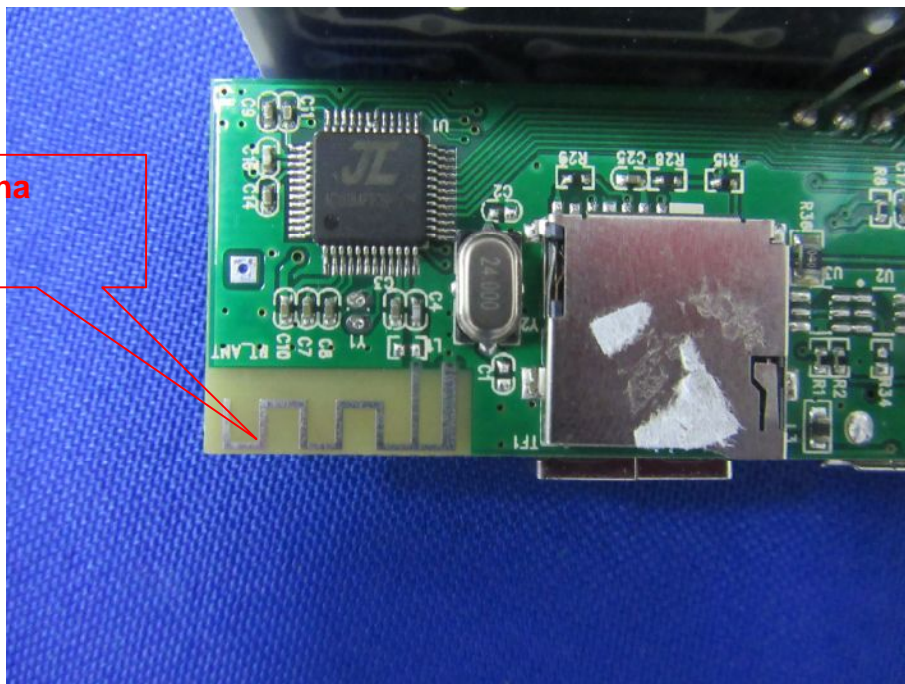

Internal Photos

Antenna

-TOXDA 18650 2000mAh

+3.7V 7.4Wh 20180929