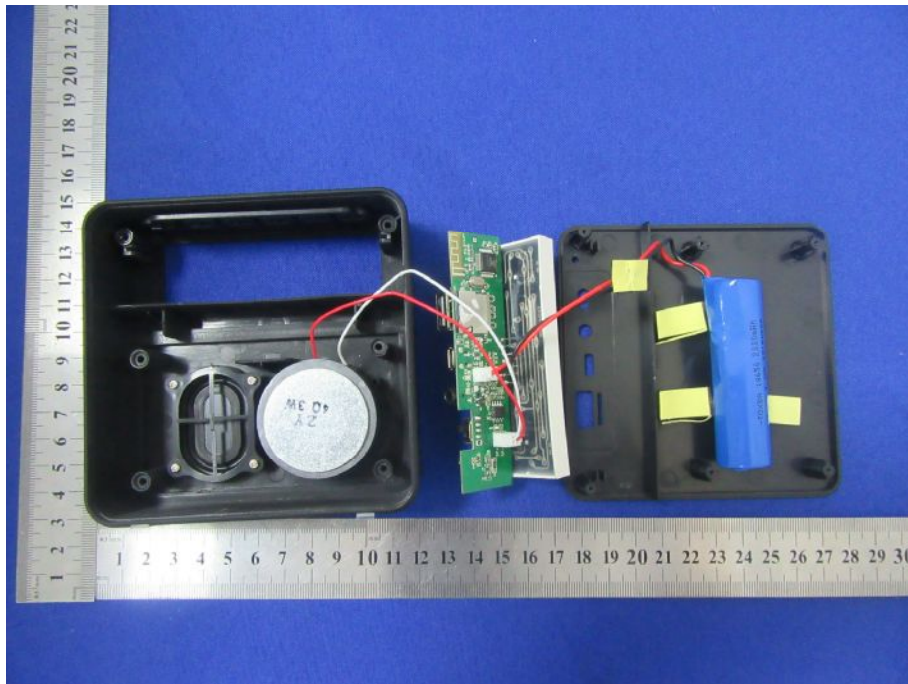

Internal Photos

Antenna

-TOXDA 18650 2000mAh

+3.7V 7.4Wh 20180929