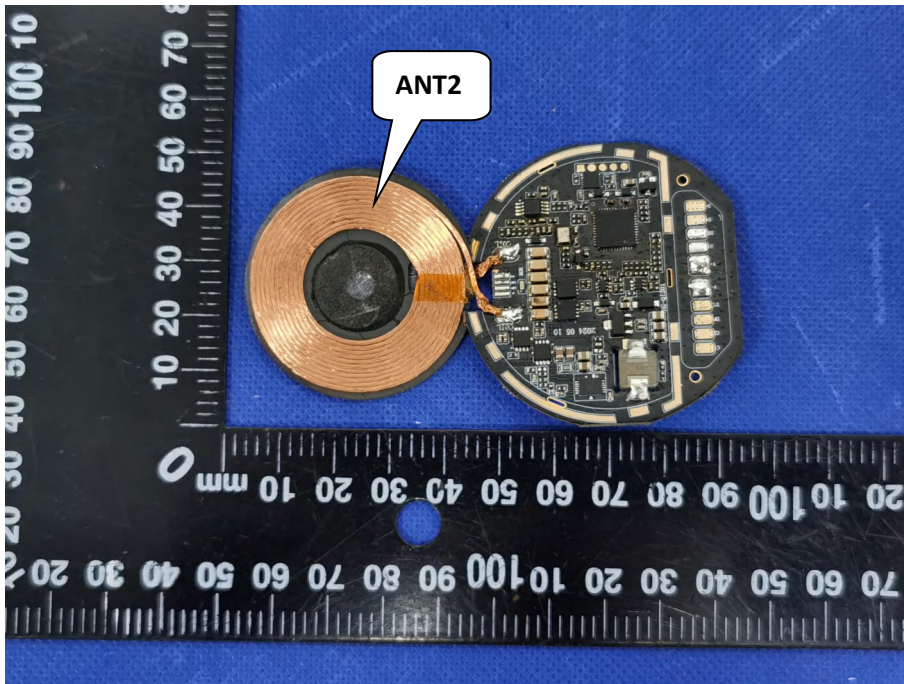

EUT PHOTO(Internal Photos)

Test Mode: STG-7080-KB

***** END OF REPORT *****