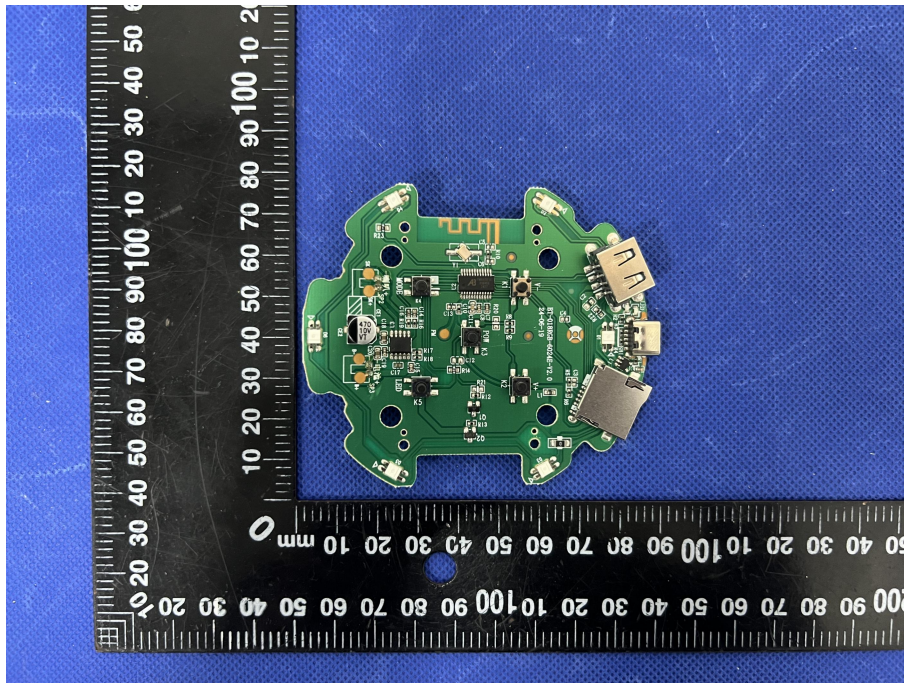

EUT PHOTO(Internal Photos)

Test Model: ESP-SP25

***** END OF REPORT *****