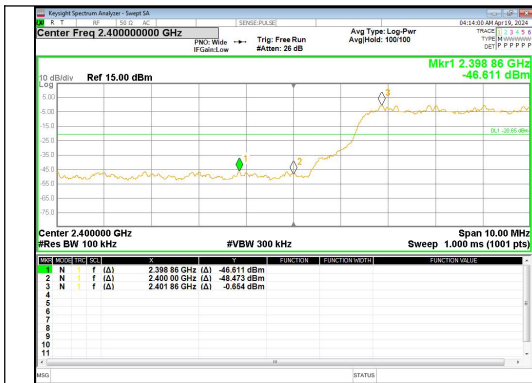

Spurious Emission
8DPSK_3-DH5_Channel 78

Out Of Band Emission(Left)
GFSK DH5 Channel Hopping

Out Of Band Emission(Left)
 $\pi/4$ DQPSK 2-DH5 Channel Hopping

Out Of Band Emission(Right)
GFSK DH5 Channel Hopping

Out Of Band Emission(Right)
 $\pi/4$ DQPSK 2-DH5 Channel Hopping

Out Of Band Emission(Left)
8DPSK 3-DH5 Channel Hopping

Out Of Band Emission(Right)
8DPSK 3-DH5 Channel Hopping

Duty Cycle

Test Result

Modulation	Packets	Channel	On Time (ms)	Period (ms)	Duty Cycle (%)	Duty Cycle (linear)	Duty Cycle Factor (dB)
GFSK	DH5	0	2.880	3.748	76.84	0.7684	1.1441
		39	2.878	3.748	76.79	0.7679	1.147
		78	2.878	3.748	76.79	0.7679	1.147
$\pi/4$ DQPSK	2-DH5	0	2.884	3.748	76.95	0.7695	1.1379
		39	2.886	3.748	77.00	0.7700	1.1351
		78	2.884	3.748	76.95	0.7695	1.1379
8DPSK	3-DH5	0	2.888	3.748	77.05	0.7705	1.1323
		39	2.888	3.748	77.05	0.7705	1.1323
		78	2.886	3.748	77.00	0.7700	1.1351