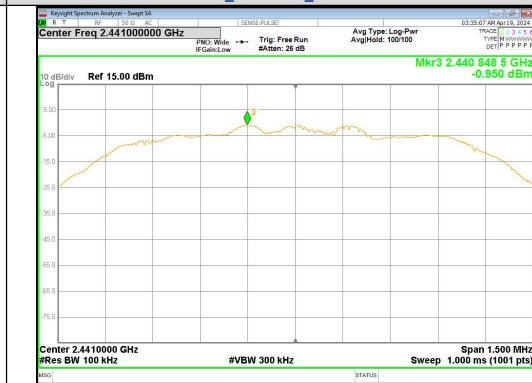

Spurious Emission GFSK_DH5_Channel 78

Spurious Emission $\pi/4$ DQPSK_2-DH5_Channel 78

In-Band Reference Level 8DPSK_3-DH5_Channel 0

Out Of Band Emission 8DPSK_3-DH5_Channel 0

Spurious Emission 8DPSK_3-DH5_Channel 0

In-Band Reference Level 8DPSK_3-DH5_Channel 39

Out Of Band Emission 8DPSK_3-DH5_Channel 39

Spurious Emissions 8DPSK_3-DH5_Channel 39

In-Band Reference Level
8DPSK_3-DH5_Channel 78

Out Of Band Emission
8DPSK_3-DH5_Channel 78