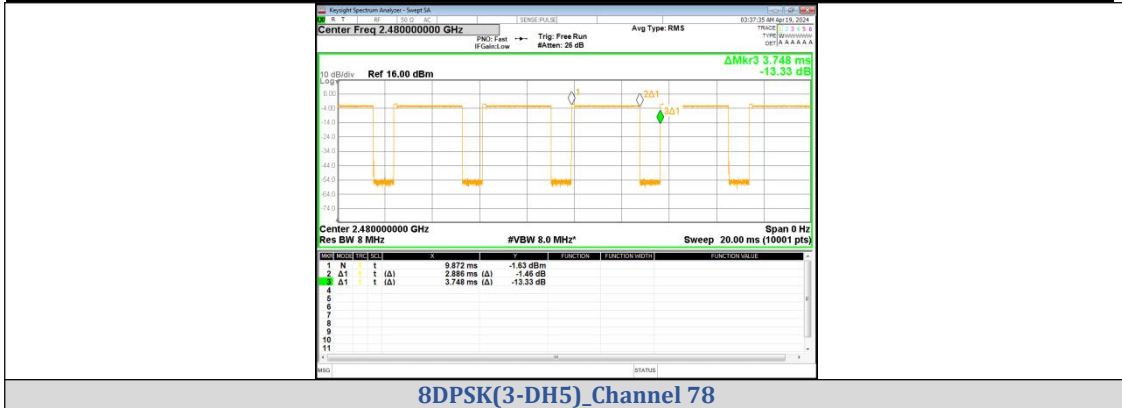

Test Graphs

GFSK(DH5)_Channel 0

GFSK(DH5)_Channel 39

GFSK(DH5)_Channel 78

$\pi/4$ DQPSK(2-DH5)_Channel 0

$\pi/4$ DQPSK(2-DH5)_Channel 39

$\pi/4$ DQPSK(2-DH5)_Channel 78

8DPSK(3-DH5)_Channel 0

8DPSK(3-DH5)_Channel 39

Dwell Time

Test Result

Modulation	Packet	Channel	Pulse Width (ms)	Number of Pulses in 31.6 seconds	Dwell Time (ms)	Limit (ms)	Result
GFSK	DH5	CH78 (2480MHz)	2.880	98	282.24	< 400	PASS
$\pi/4$ DQPSK	2-DH5		2.880	96	276.48		PASS
8DPSK	3-DH5		2.896	109	315.66		PASS