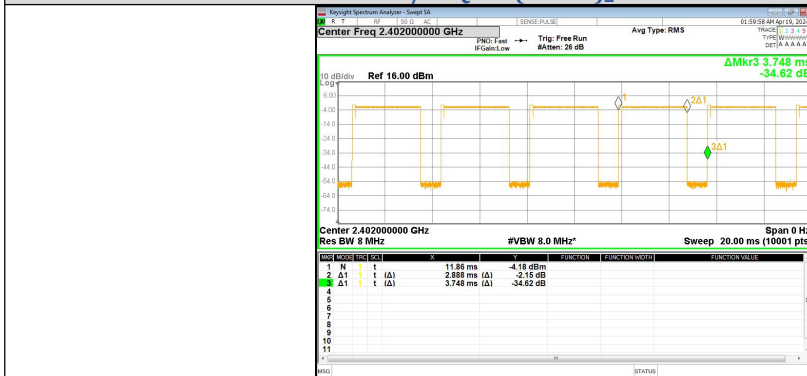

Test Graphs

GFSK(DH5)_Channel 0

GFSK(DH5)_Channel 39

GFSK(DH5)_Channel 78

$\pi/4$ DQPSK(2-DH5)_Channel 0

$\pi/4$ DQPSK(2-DH5)_Channel 39

$\pi/4$ DQPSK(2-DH5)_Channel 78

8DPSK(3-DH5)_Channel 0

8DPSK(3-DH5)_Channel 39

Dwell Time

Test Result

Modulation	Packet	Channel	Pulse Width (ms)	Number of Pulses in 31.6 seconds	Dwell Time (ms)	Limit (ms)	Result
GFSK	DH5	CH78 (2480MHz)	2.880	98	282.24	< 400	PASS
$\pi/4$ DQPSK	2-DH5		2.880	96	276.48		PASS
8DPSK	3-DH5		2.896	109	315.66		PASS