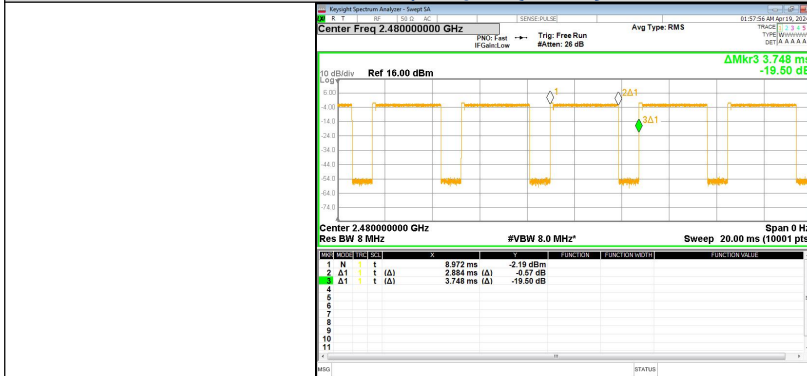

Test Graphs

GFSK(DH5)_Channel 0

GFSK(DH5)_Channel 39

GFSK(DH5)_Channel 78

$\pi/4$ DQPSK(2-DH5)_Channel 0

$\pi/4$ DQPSK(2-DH5)_Channel 39

$\pi/4$ DQPSK(2-DH5)_Channel 78

8DPSK(3-DH5)_Channel 0

8DPSK(3-DH5)_Channel 39

Dwell Time

Test Result

Modulation	Packet	Channel	Pulse Width (ms)	Number of Pulses in 31.6 seconds	Dwell Time (ms)	Limit (ms)	Result
GFSK	DH5	CH78 (2480MHz)	2.880	98	282.24	< 400	PASS
$\pi/4$ DQPSK	2-DH5		2.880	96	276.48		PASS
8DPSK	3-DH5		2.896	109	315.66		PASS