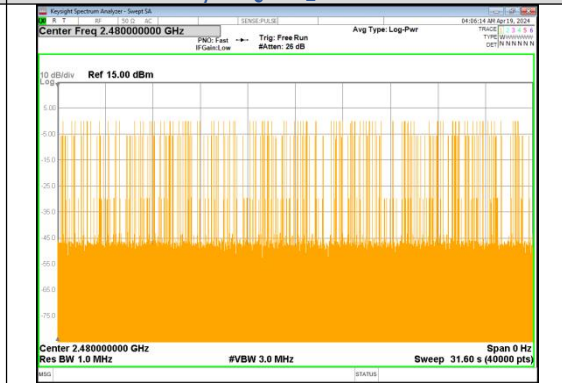

Test Graphs

Pulse Width
GFSK_DH5

Number of Pulses in 31.6 seconds
GFSK_DH5

Pulse Width
 $\pi/4$ DQPSK_2-DH5

Number of Pulses in 31.6 seconds
 $\pi/4$ DQPSK_2-DH5

Pulse Width
8DPSK_3-DH5

Number of Pulses in 31.6 seconds
8DPSK_3-DH5