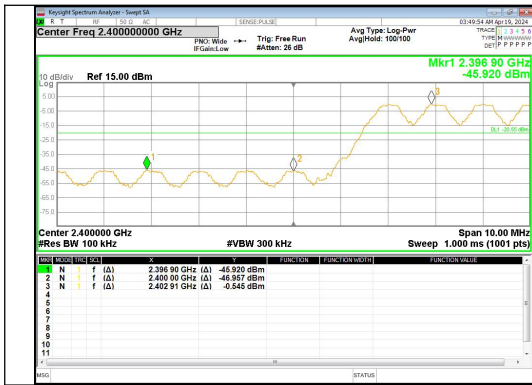

Spurious Emission GFSK_DH5_Channel 78

Spurious Emission $\pi/4$ DQPSK_2-DH5_Channel 78

In-Band Reference Level 8DPSK_3-DH5_Channel 0

Out Of Band Emission 8DPSK_3-DH5_Channel 0

Spurious Emission 8DPSK_3-DH5_Channel 0

In-Band Reference Level 8DPSK_3-DH5_Channel 39

Out Of Band Emission 8DPSK_3-DH5_Channel 39

Spurious Emissions 8DPSK_3-DH5_Channel 39

In-Band Reference Level
8DPSK_3-DH5_Channel 78

Out Of Band Emission
8DPSK_3-DH5_Channel 78

Spurious Emission
8DPSK_3-DH5_Channel 78

Out Of Band Emission(Left)
GFSK DH5 Channel Hopping

Out Of Band Emission(Left)
 $\pi/4$ DQPSK 2-DH5 Channel Hopping

Out Of Band Emission(Right)
GFSK DH5 Channel Hopping