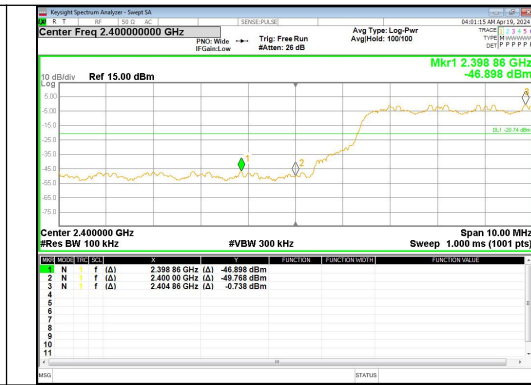

Spurious Emission GFSK_DH5_Channel 78

Spurious Emission $\pi/4$ DQPSK_2-DH5_Channel 78

In-Band Reference Level 8DPSK_3-DH5_Channel 0

Out Of Band Emission 8DPSK_3-DH5_Channel 0

Spurious Emission 8DPSK_3-DH5_Channel 0

In-Band Reference Level 8DPSK_3-DH5_Channel 39

Out Of Band Emission 8DPSK_3-DH5_Channel 39

Spurious Emissions 8DPSK_3-DH5_Channel 39

In-Band Reference Level
8DPSK_3-DH5_Channel 78

Out Of Band Emission
8DPSK_3-DH5_Channel 78

Spurious Emission
8DPSK_3-DH5_Channel 78

Out Of Band Emission(Left)
GFSK DH5 Channel Hopping

Out Of Band Emission(Left)
 $\pi/4$ DQPSK 2-DH5 Channel Hopping

Out Of Band Emission(Right)
GFSK DH5 Channel Hopping