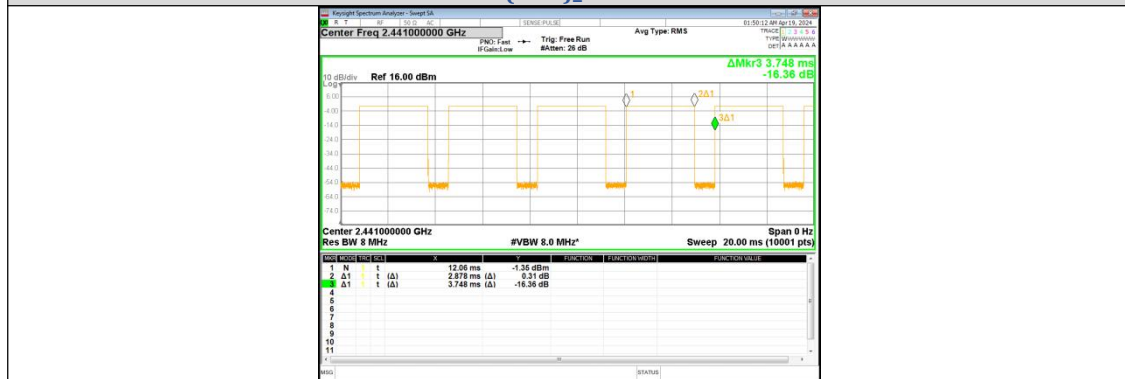

GFSK(DH5)_Channel 39