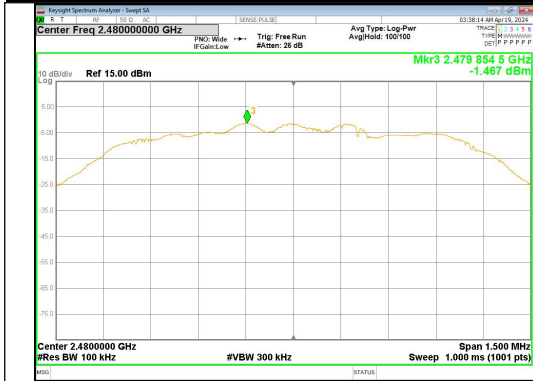

Spurious Emission GFSK_DH5_Channel 78

Spurious Emission $\pi/4$ DQPSK_2-DH5_Channel 78

In-Band Reference Level 8DPSK_3-DH5_Channel 0

Out Of Band Emission 8DPSK_3-DH5_Channel 0

Spurious Emission 8DPSK_3-DH5_Channel 0

In-Band Reference Level 8DPSK_3-DH5_Channel 39

Out Of Band Emission 8DPSK_3-DH5_Channel 39

Spurious Emissions 8DPSK_3-DH5_Channel 39

In-Band Reference Level
8DPSK_3-DH5_Channel 78

Out Of Band Emission
8DPSK_3-DH5_Channel 78