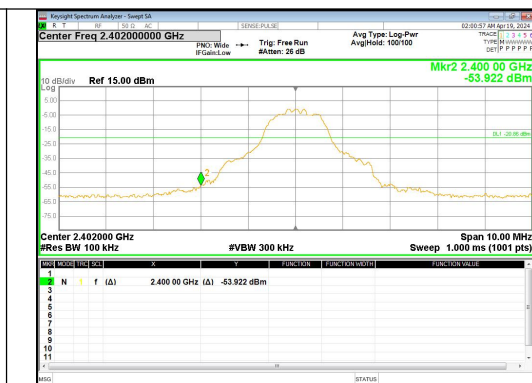

Spurious Emission GFSK_DH5_Channel 78

Spurious Emission $\pi/4$ DQPSK_2-DH5_Channel 78

In-Band Reference Level 8DPSK_3-DH5_Channel 0

Out Of Band Emission 8DPSK_3-DH5_Channel 0

Spurious Emission 8DPSK_3-DH5_Channel 0

In-Band Reference Level 8DPSK_3-DH5_Channel 39

Out Of Band Emission 8DPSK_3-DH5_Channel 39

Spurious Emissions 8DPSK_3-DH5_Channel 39

In-Band Reference Level
8DPSK_3-DH5_Channel 78

Out Of Band Emission
8DPSK_3-DH5_Channel 78