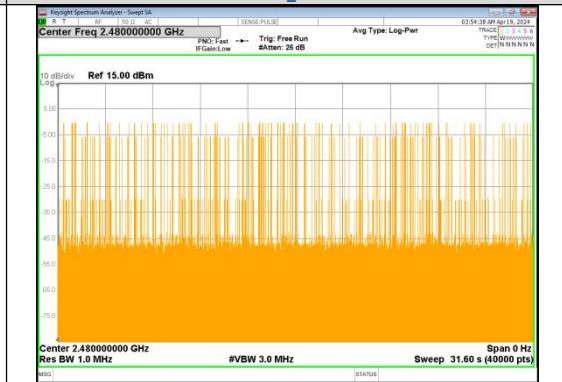

Test Graphs

Pulse Width
GFSK_DH5

Number of Pulses in 31.6 seconds
GFSK_DH5

Pulse Width
 $\pi/4$ DQPSK_2-DH5

Number of Pulses in 31.6 seconds
 $\pi/4$ DQPSK_2-DH5

Pulse Width
8DPSK_3-DH5

Number of Pulses in 31.6 seconds
8DPSK_3-DH5