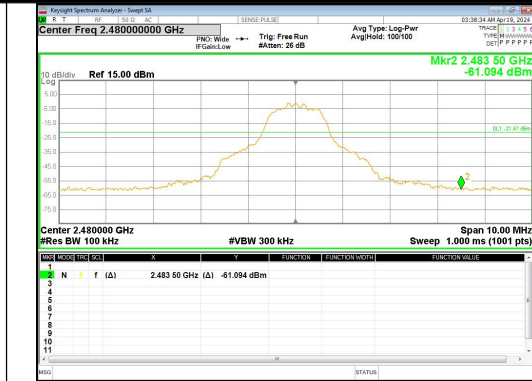

In-Band Reference Level 8DPSK_3-DH5_Channel 39

Out Of Band Emission 8DPSK_3-DH5_Channel 39

Spurious Emissions 8DPSK_3-DH5_Channel 39

In-Band Reference Level
8DPSK_3-DH5_Channel 78

Out Of Band Emission
8DPSK_3-DH5_Channel 78

Spurious Emission
8DPSK_3-DH5_Channel 78

Out Of Band Emission(Left)
GFSK DH5 Channel Hopping

Out Of Band Emission(Left)
 $\pi/4$ DQPSK 2-DH5 Channel Hopping

Out Of Band Emission(Right)
GFSK DH5 Channel Hopping