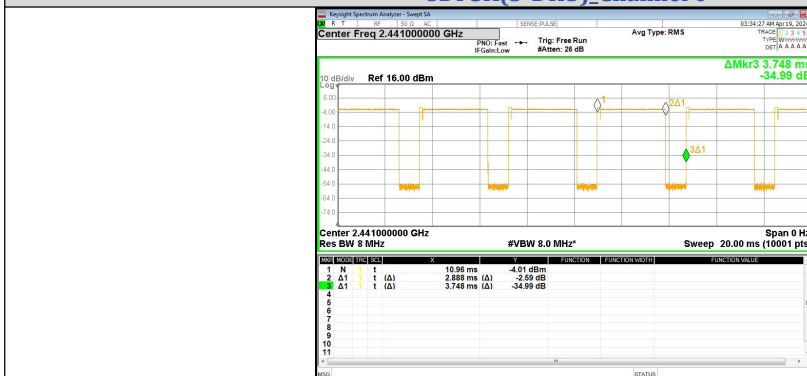

Test Graphs

GFSK(DH5)_Channel 0

GFSK(DH5)_Channel 39

GFSK(DH5)_Channel 78

$\pi/4$ DQPSK(2-DH5)_Channel 0

$\pi/4$ DQPSK(2-DH5)_Channel 39

$\pi/4$ DQPSK(2-DH5)_Channel 78

8DPSK(3-DH5)_Channel 0

8DPSK(3-DH5)_Channel 39

Dwell Time

Test Result

Modulation	Packet	Channel	Pulse Width (ms)	Number of Pulses in 31.6 seconds	Dwell Time (ms)	Limit (ms)	Result
GFSK	DH5	CH78 (2480MHz)	2.880	98	282.24	< 400	PASS
$\pi/4$ DQPSK	2-DH5		2.880	96	276.48		PASS
8DPSK	3-DH5		2.896	109	315.66		PASS