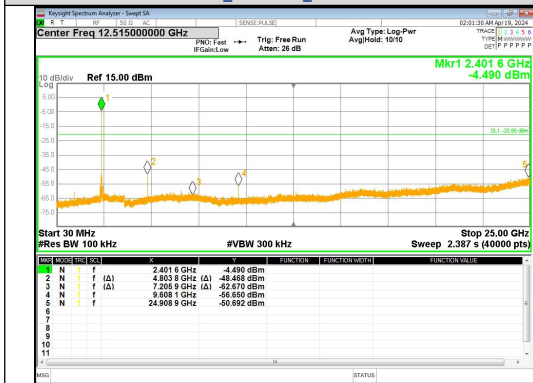

Spurious Emission GFSK_DH5_Channel 78

Spurious Emission $\pi/4$ DQPSK_2-DH5_Channel 78

In-Band Reference Level 8DPSK_3-DH5_Channel 0

Out Of Band Emission 8DPSK_3-DH5_Channel 0

Spurious Emission 8DPSK_3-DH5_Channel 0

In-Band Reference Level 8DPSK_3-DH5_Channel 39

Out Of Band Emission 8DPSK_3-DH5_Channel 39

Spurious Emissions 8DPSK_3-DH5_Channel 39

In-Band Reference Level
8DPSK_3-DH5_Channel 78

Out Of Band Emission
8DPSK_3-DH5_Channel 78