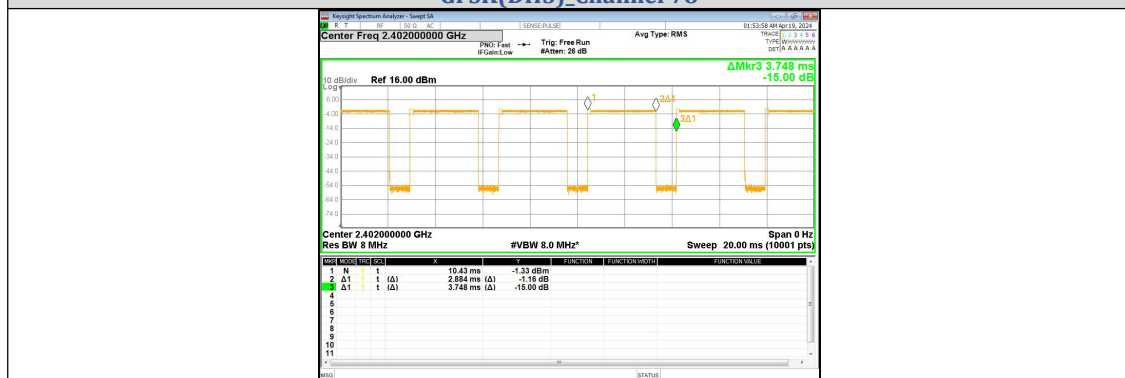

Test Graphs

GFSK(DH5)_Channel 0

GFSK(DH5)_Channel 39

GFSK(DH5)_Channel 78

$\pi/4$ DQPSK(2-DH5)_Channel 0

$\pi/4$ DQPSK(2-DH5)_Channel 39

$\pi/4$ DQPSK(2-DH5)_Channel 78

8DPSK(3-DH5)_Channel 0