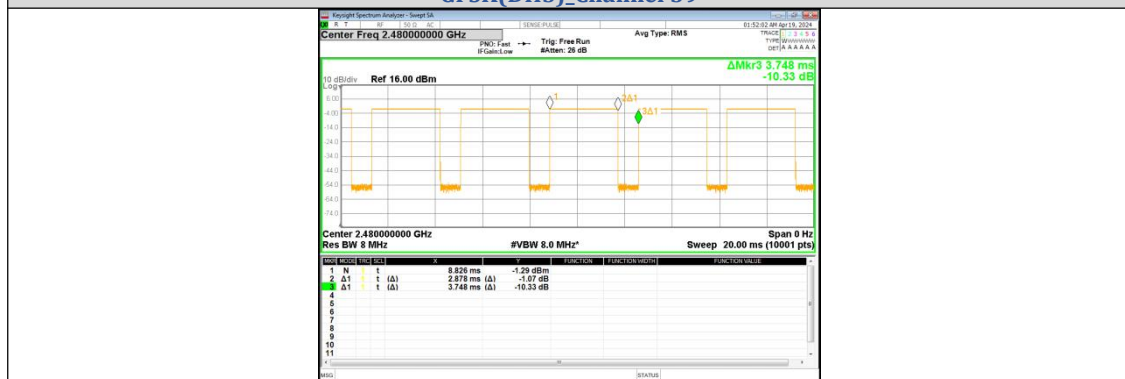

GFSK(DH5)_Channel 78