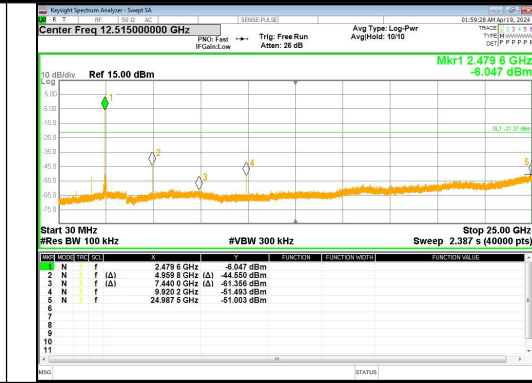

Spurious Emission GFSK_DH5_Channel 78

Spurious Emission $\pi/4$ DQPSK_2-DH5_Channel 78

In-Band Reference Level 8DPSK_3-DH5_Channel 0

Out Of Band Emission 8DPSK_3-DH5_Channel 0

Spurious Emission 8DPSK_3-DH5_Channel 0

In-Band Reference Level 8DPSK_3-DH5_Channel 39

Out Of Band Emission 8DPSK_3-DH5_Channel 39

Spurious Emissions 8DPSK_3-DH5_Channel 39

In-Band Reference Level
8DPSK_3-DH5_Channel 78

Out Of Band Emission
8DPSK_3-DH5_Channel 78