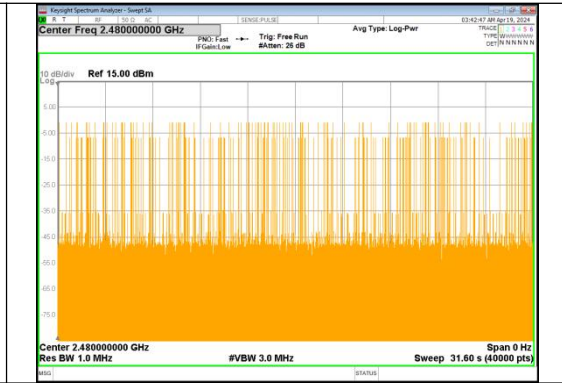

Number of Pulses in 31.6 seconds
GFSK_DH5