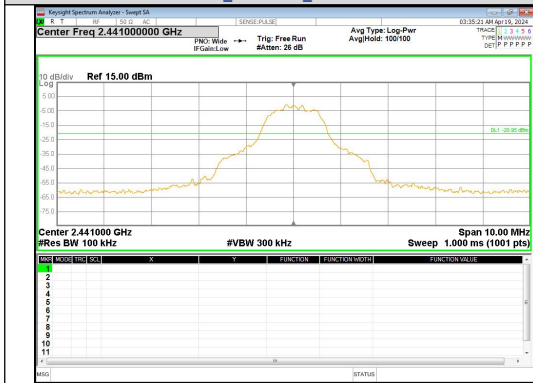

Spurious Emission GFSK_DH5_Channel 78

Spurious Emission $\pi/4$ DQPSK_2-DH5_Channel 78

In-Band Reference Level 8DPSK_3-DH5_Channel 0

Out Of Band Emission 8DPSK_3-DH5_Channel 0

Spurious Emission 8DPSK_3-DH5_Channel 0

In-Band Reference Level 8DPSK_3-DH5_Channel 39

Out Of Band Emission 8DPSK_3-DH5_Channel 39

Spurious Emissions 8DPSK_3-DH5_Channel 39

In-Band Reference Level
8DPSK_3-DH5_Channel 78

Out Of Band Emission
8DPSK_3-DH5_Channel 78