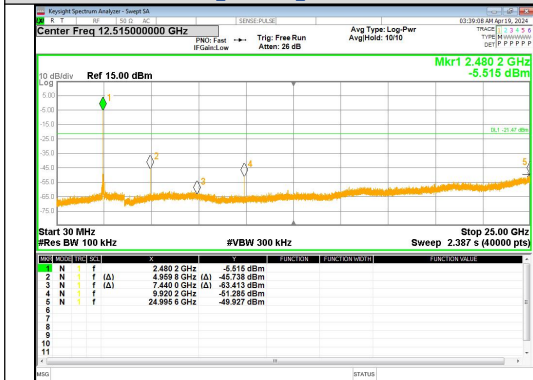

Spurious Emission GFSK_DH5_Channel 78

Spurious Emission $\pi/4$ DQPSK_2-DH5_Channel 78

In-Band Reference Level 8DPSK_3-DH5_Channel 0

Out Of Band Emission 8DPSK_3-DH5_Channel 0

Spurious Emission 8DPSK_3-DH5_Channel 0

In-Band Reference Level 8DPSK_3-DH5_Channel 39

Out Of Band Emission 8DPSK_3-DH5_Channel 39

Spurious Emissions 8DPSK_3-DH5_Channel 39

In-Band Reference Level
8DPSK_3-DH5_Channel 78

Out Of Band Emission
8DPSK_3-DH5_Channel 78

Spurious Emission
8DPSK_3-DH5_Channel 78

Out Of Band Emission(Left)
GFSK DH5 Channel Hopping

Out Of Band Emission(Left)
 $\pi/4$ DQPSK 2-DH5 Channel Hopping

Out Of Band Emission(Right)
GFSK DH5 Channel Hopping