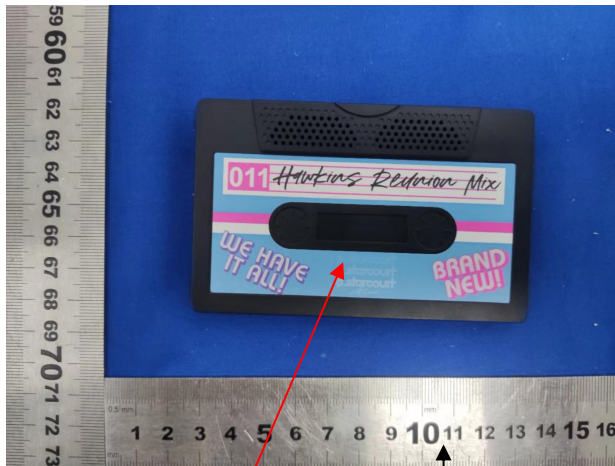

Label and Label Location

FCC ID: 2ARZK-2839

L*W: 10mm*7mm

Black font on a white label