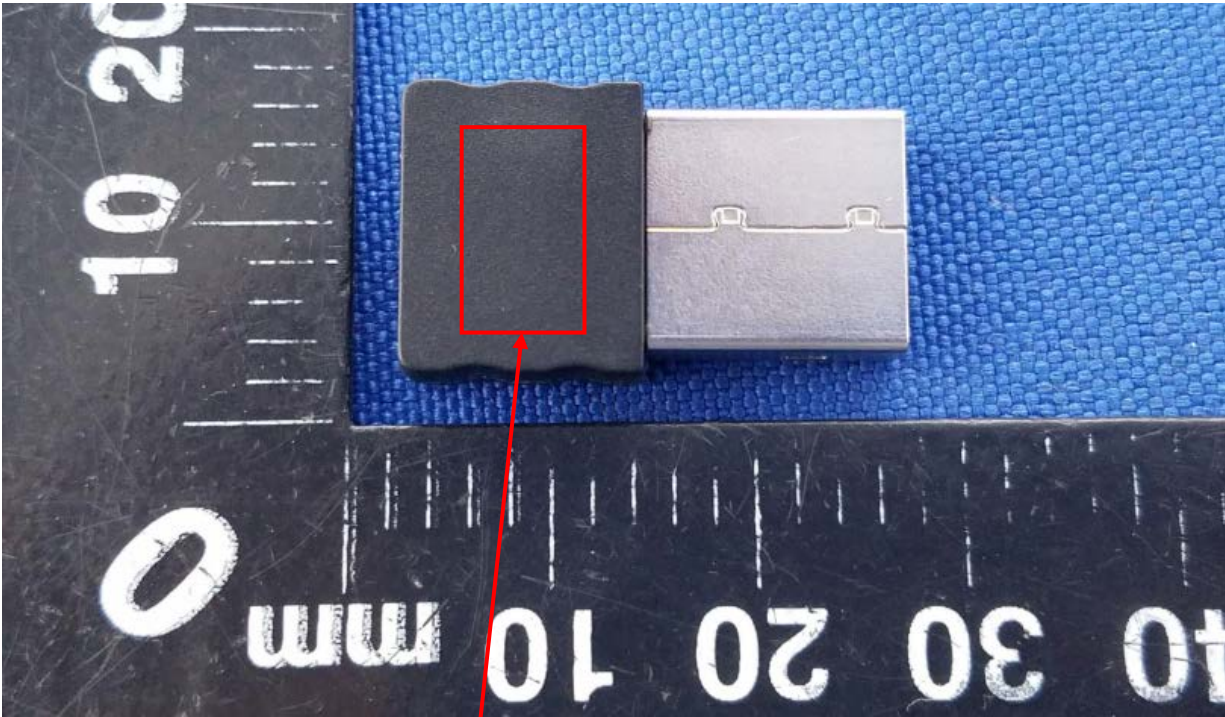

Label Artwork and Location

Model: A300

Label:

Wireless USB adapter
Model: A300
FCC ID: 2ARZA-A300

Size: L*W=10*8mm

Location