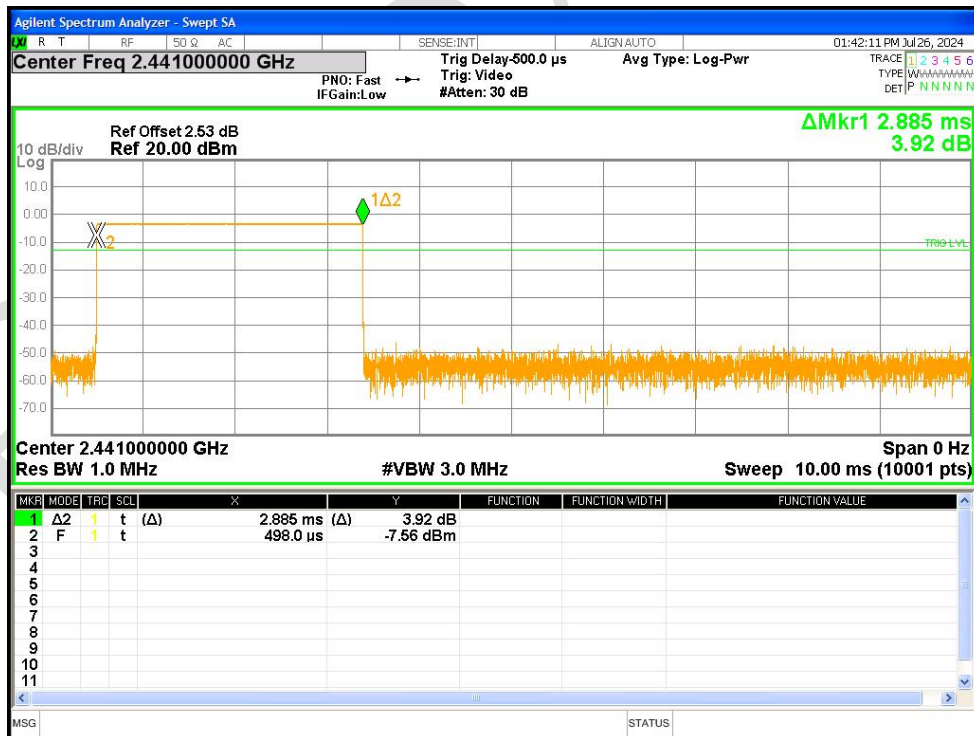

Dwell NVNT 1-DH1 2441MHz Ant1 One Burst

Dwell NVNT 1-DH1 2441MHz Ant1 Accumulated

Dwell NVNT 1-DH3 2441MHz Ant1 One Burst

Dwell NVNT 1-DH3 2441MHz Ant1 Accumulated

Dwell NVNT 1-DH5 2441MHz Ant1 One Burst

Dwell NVNT 1-DH5 2441MHz Ant1 Accumulated

Dwell NVNT 2-DH5 2441MHz Ant1 One Burst

Dwell NVNT 2-DH5 2441MHz Ant1 Accumulated

Dwell NVNT 3-DH5 2441MHz Ant1 One Burst

Dwell NVNT 3-DH5 2441MHz Ant1 Accumulated