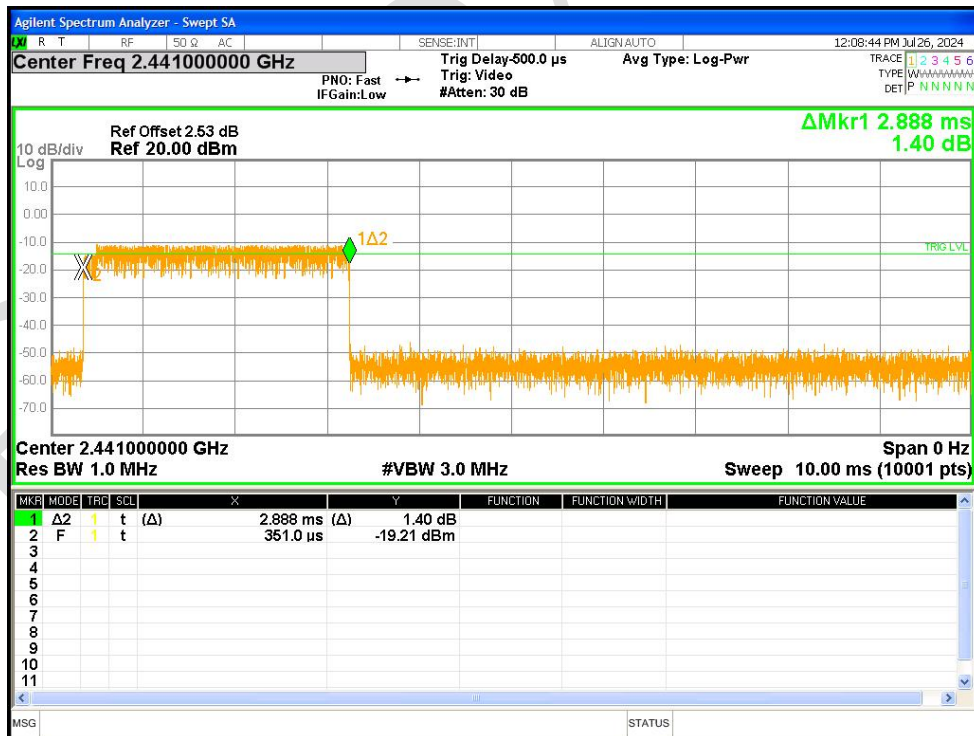

Dwell NVNT 1-DH1 2441MHz Ant1 One Burst

Dwell NVNT 1-DH1 2441MHz Ant1 Accumulated

Dwell NVNT 1-DH3 2441MHz Ant1 One Burst

Dwell NVNT 1-DH3 2441MHz Ant1 Accumulated

Dwell NVNT 1-DH5 2441MHz Ant1 One Burst

Dwell NVNT 1-DH5 2441MHz Ant1 Accumulated

Dwell NVNT 2-DH5 2441MHz Ant1 One Burst

Dwell NVNT 2-DH5 2441MHz Ant1 Accumulated

Dwell NVNT 3-DH5 2441MHz Ant1 One Burst

Dwell NVNT 3-DH5 2441MHz Ant1 Accumulated