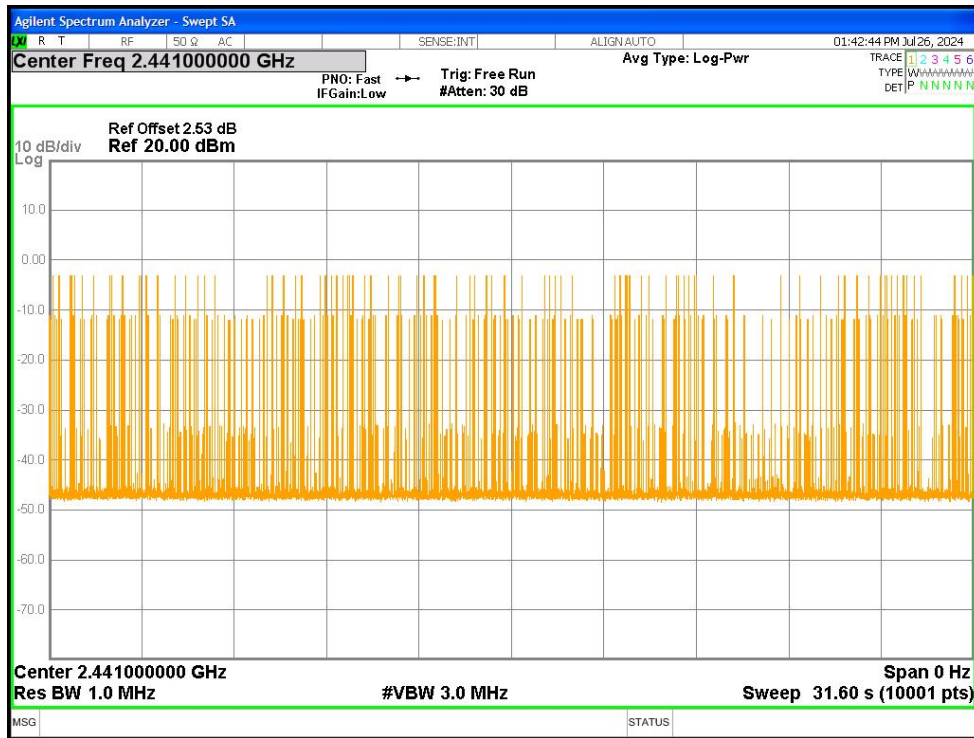

Dwell NVNT 1-DH1 2441MHz Ant1 One Burst

Dwell NVNT 1-DH1 2441MHz Ant1 Accumulated

Dwell NVNT 1-DH3 2441MHz Ant1 One Burst

Dwell NVNT 1-DH3 2441MHz Ant1 Accumulated

Dwell NVNT 1-DH5 2441MHz Ant1 One Burst

Dwell NVNT 1-DH5 2441MHz Ant1 Accumulated