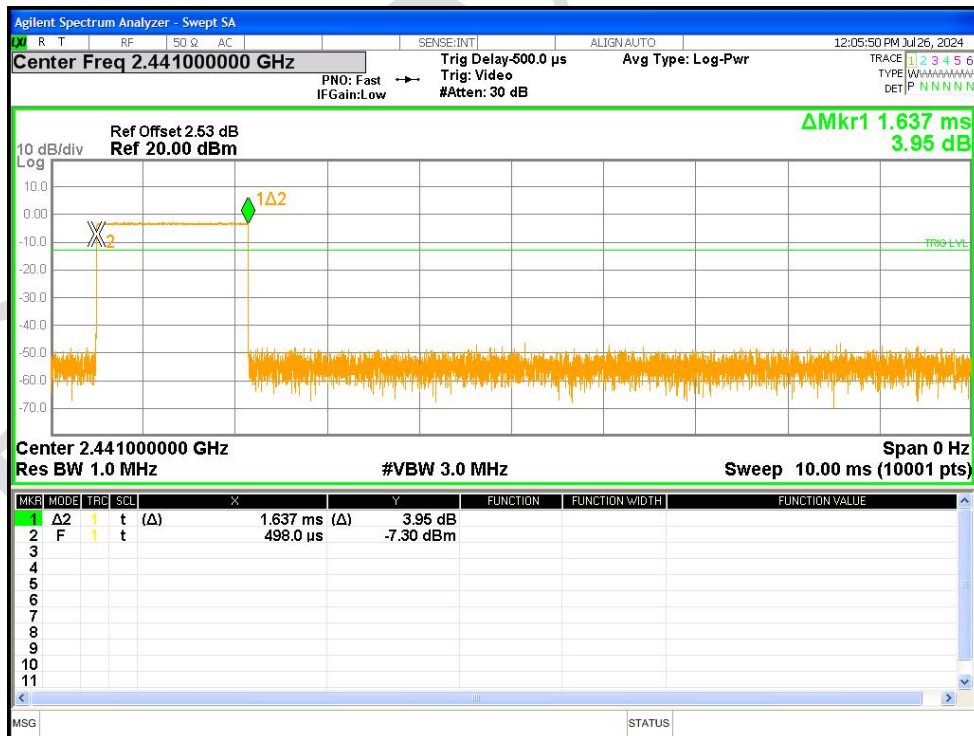

### 7.9 Dwell Time

| Condition | Mode  | Frequency (MHz) | Antenna | Pulse Time (ms) | Total Dwell Time (ms) | Burst Count | Period Time (ms) | Limit (ms) | Verdict |
|-----------|-------|-----------------|---------|-----------------|-----------------------|-------------|------------------|------------|---------|
| NVNT      | 1-DH1 | 2441            | Ant1    | 0.381           | 119.253               | 313         | 31600            | 400        | Pass    |
| NVNT      | 1-DH3 | 2441            | Ant1    | 1.637           | 250.461               | 153         | 31600            | 400        | Pass    |
| NVNT      | 1-DH5 | 2441            | Ant1    | 2.885           | 300.04                | 104         | 31600            | 400        | Pass    |
| NVNT      | 2-DH5 | 2441            | Ant1    | 2.887           | 308.909               | 107         | 31600            | 400        | Pass    |
| NVNT      | 3-DH5 | 2441            | Ant1    | 2.888           | 11.552                | 4           | 31600            | 400        | Pass    |

Dwell NVNT 1-DH1 2441MHz Ant1 One Burst

Dwell NVNT 1-DH1 2441MHz Ant1 Accumulated

Dwell NVNT 1-DH3 2441MHz Ant1 One Burst

Dwell NVNT 1-DH3 2441MHz Ant1 Accumulated

Dwell NVNT 1-DH5 2441MHz Ant1 One Burst

Dwell NVNT 1-DH5 2441MHz Ant1 Accumulated