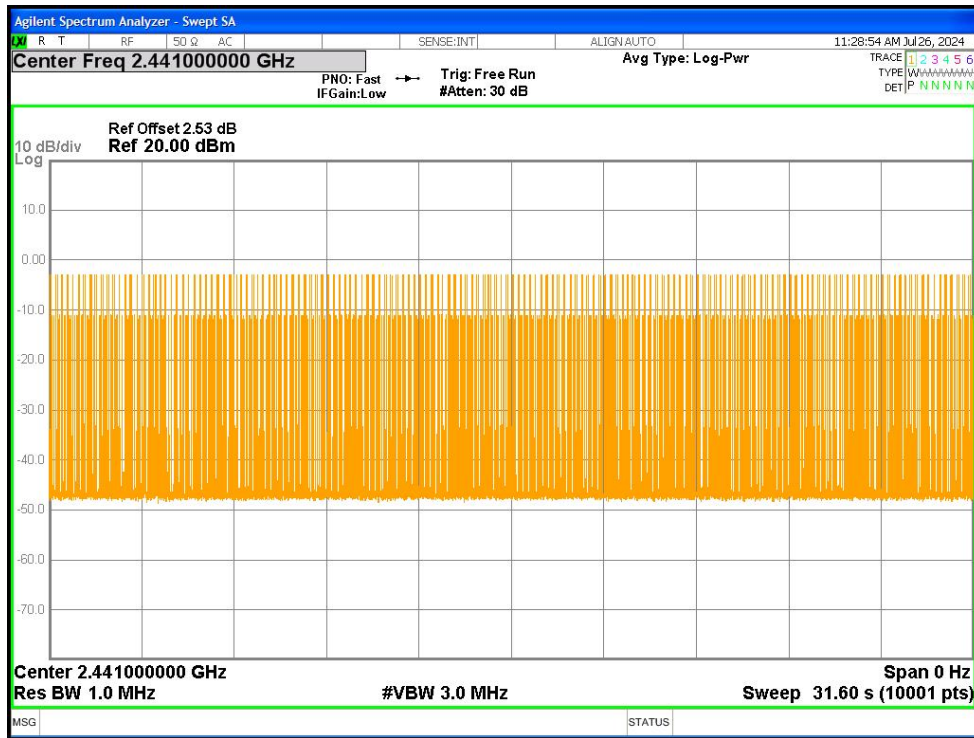

Dwell NVNT 1-DH1 2441MHz Ant1 Accumulated