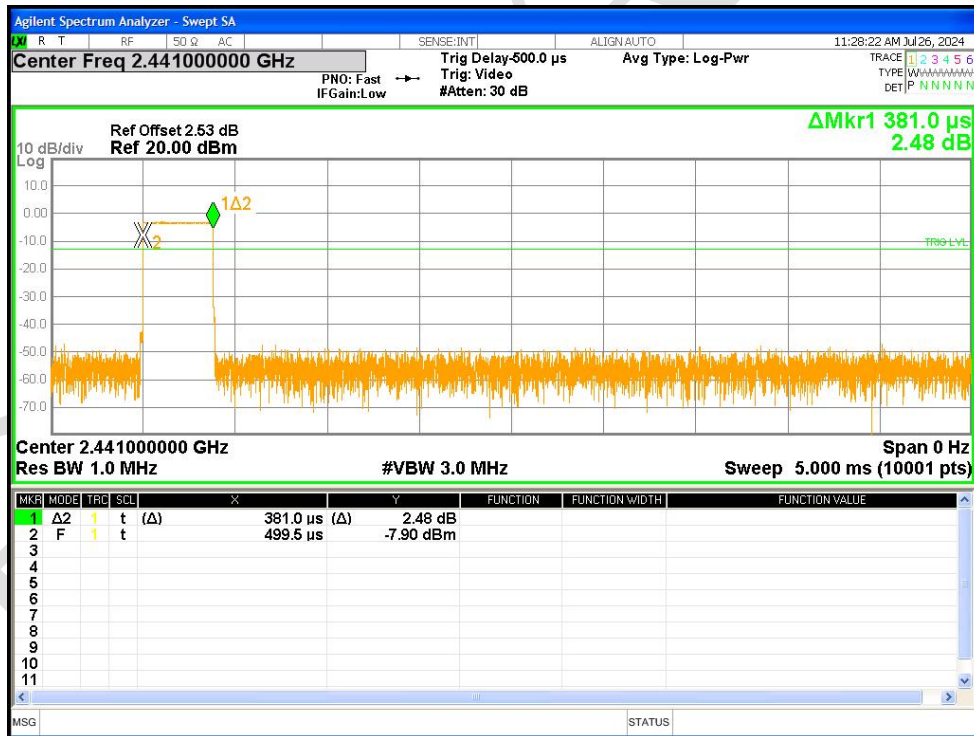

7.9 Dwell Time

Condition	Mode	Frequency (MHz)	Antenna	Pulse Time (ms)	Total Dwell Time (ms)	Burst Count	Period Time (ms)	Limit (ms)	Verdict
NVNT	1-DH1	2441	Ant1	0.381	119.253	313	31600	400	Pass
NVNT	1-DH3	2441	Ant1	1.637	250.461	153	31600	400	Pass
NVNT	1-DH5	2441	Ant1	2.885	300.04	104	31600	400	Pass
NVNT	2-DH5	2441	Ant1	2.887	308.909	107	31600	400	Pass
NVNT	3-DH5	2441	Ant1	2.888	11.552	4	31600	400	Pass

Dwell NVNT 1-DH1 2441MHz Ant1 One Burst