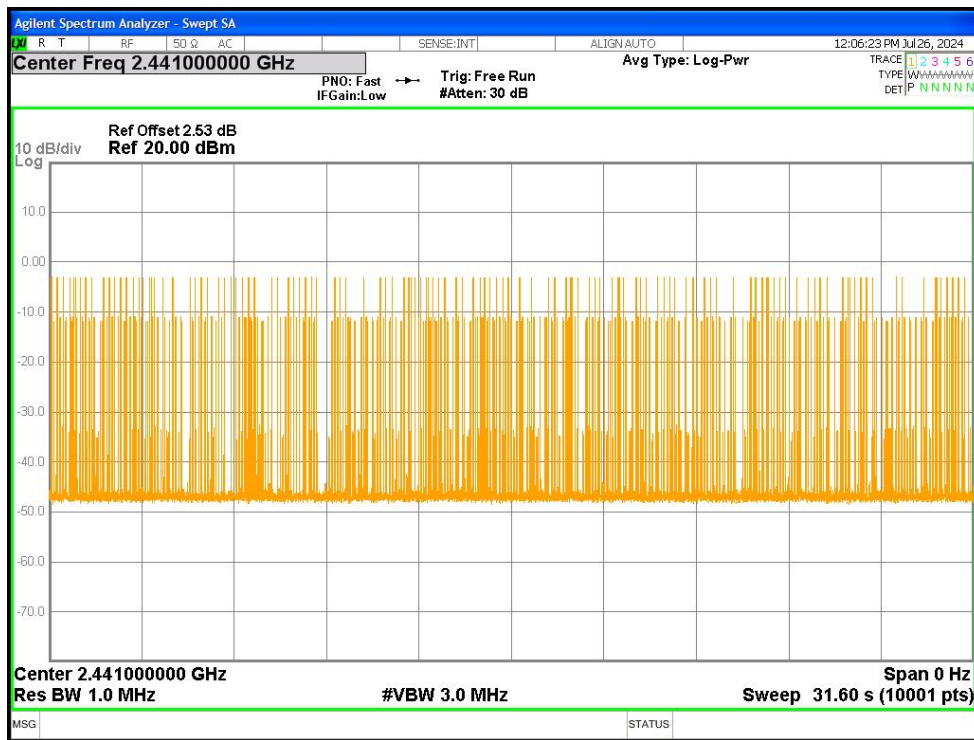

Dwell NVNT 1-DH1 2441MHz Ant1 One Burst

Dwell NVNT 1-DH1 2441MHz Ant1 Accumulated

Dwell NVNT 1-DH3 2441MHz Ant1 One Burst

Dwell NVNT 1-DH3 2441MHz Ant1 Accumulated

Dwell NVNT 1-DH5 2441MHz Ant1 One Burst

Dwell NVNT 1-DH5 2441MHz Ant1 Accumulated