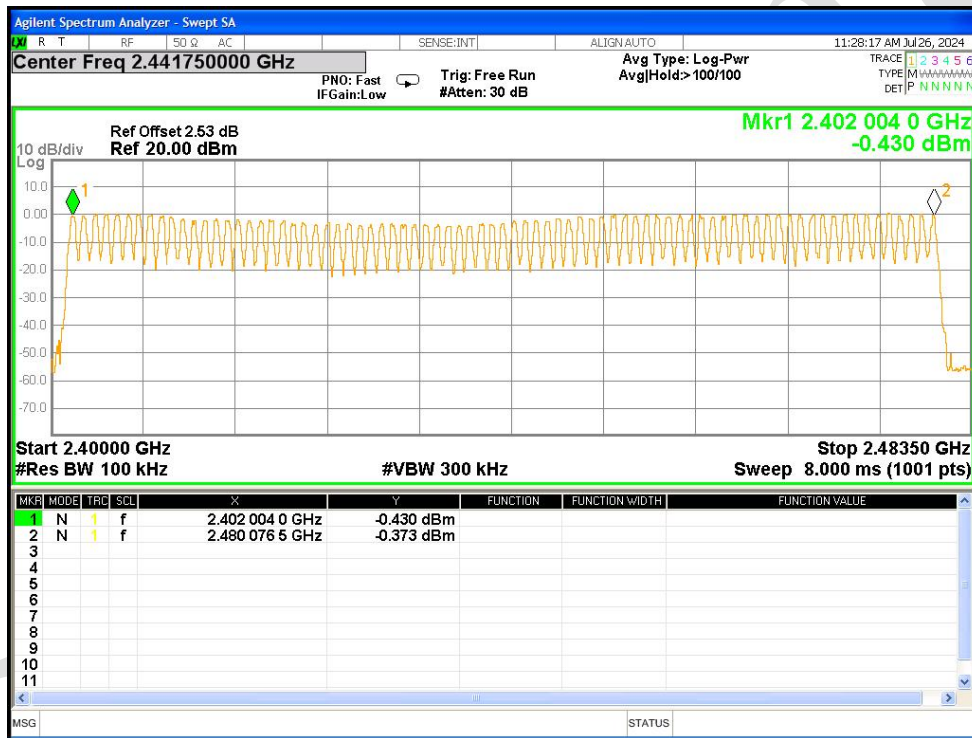

7.8 Number of Hopping Channel

Condition	Mode	Antenna	Hopping Number	Limit	Verdict
NVNT	1-DH1	Ant1	79	15	Pass
NVNT	2-DH1	Ant1	79	15	Pass
NVNT	3-DH1	Ant1	79	15	Pass

Hopping No. NVNT 1-DH1 2441MHz Ant1

Hopping No. NVNT 2-DH1 2441MHz Ant1