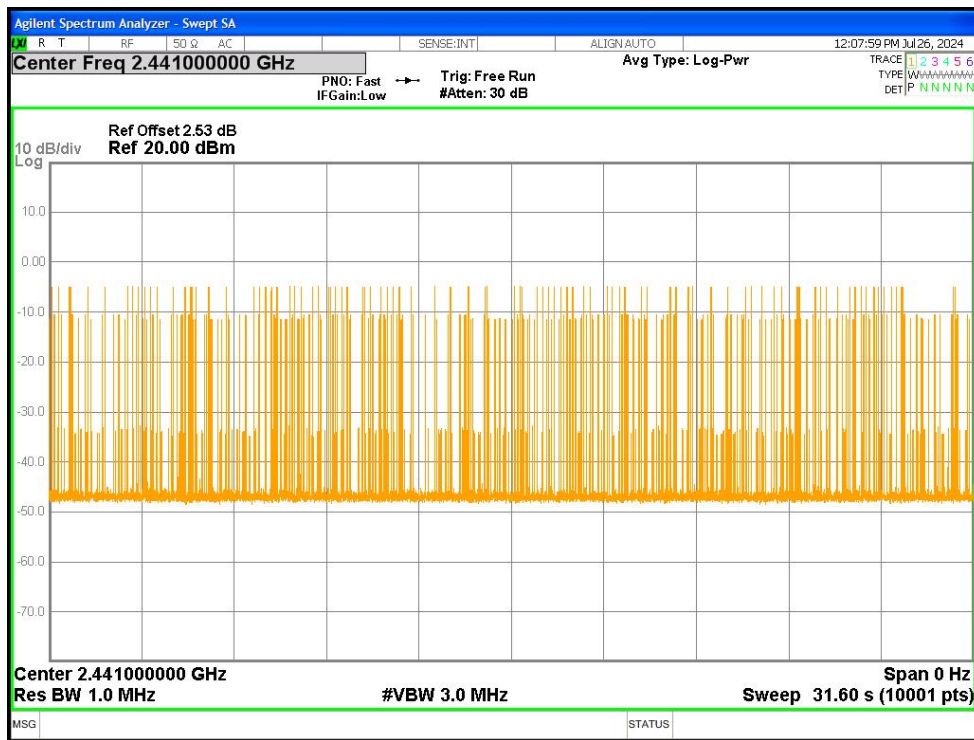

Dwell NVNT 2-DH5 2441MHz Ant1 Accumulated