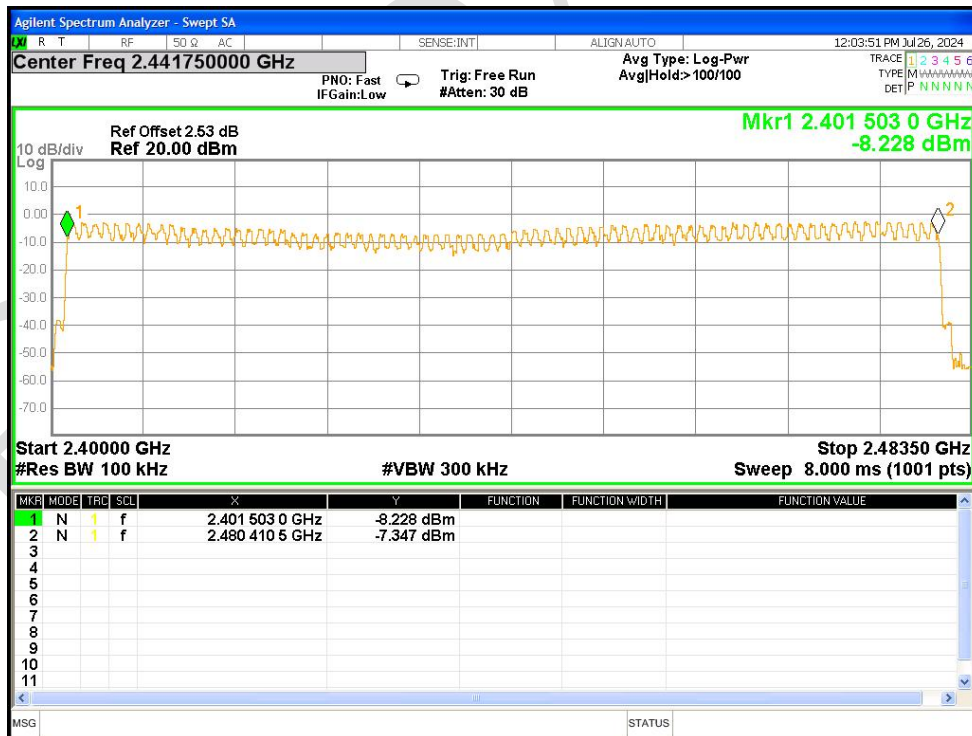

Hopping No. NVNT 3-DH1 2441MHz Ant1