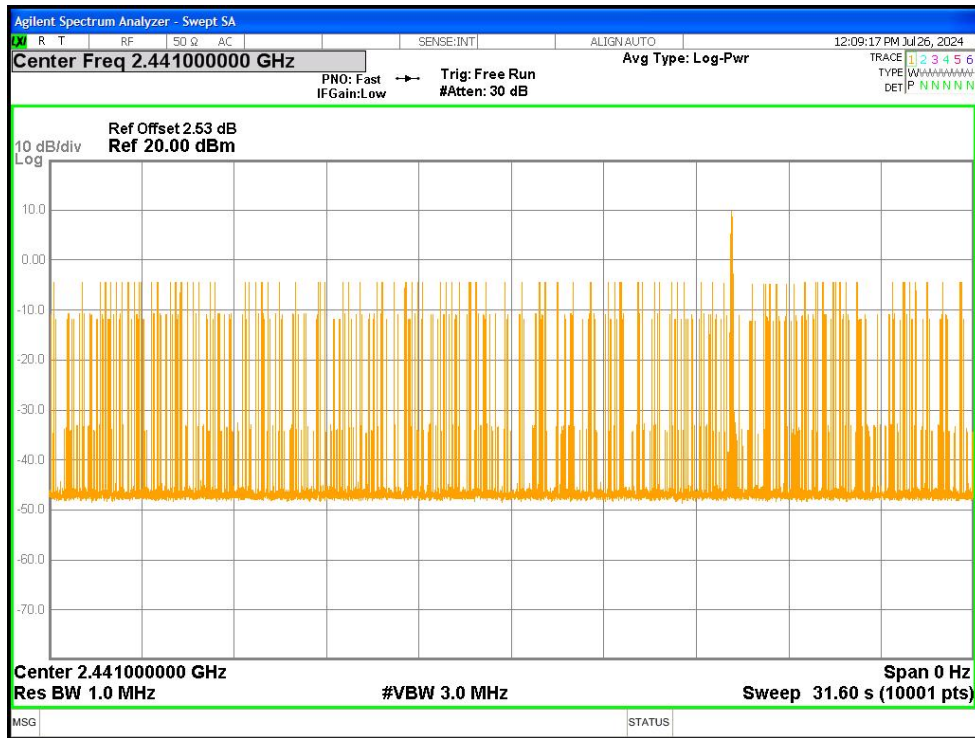

Dwell NVNT 2-DH5 2441MHz Ant1 One Burst

Dwell NVNT 2-DH5 2441MHz Ant1 Accumulated

Dwell NVNT 3-DH5 2441MHz Ant1 One Burst

Dwell NVNT 3-DH5 2441MHz Ant1 Accumulated

## Appendix B: photographs of test setup

Conducted Emissions at Mains Terminals (150 kHz-30MHz)

Radiated Emissions (30MHz-1GHz)

Radiated Emissions (above 1GHz)