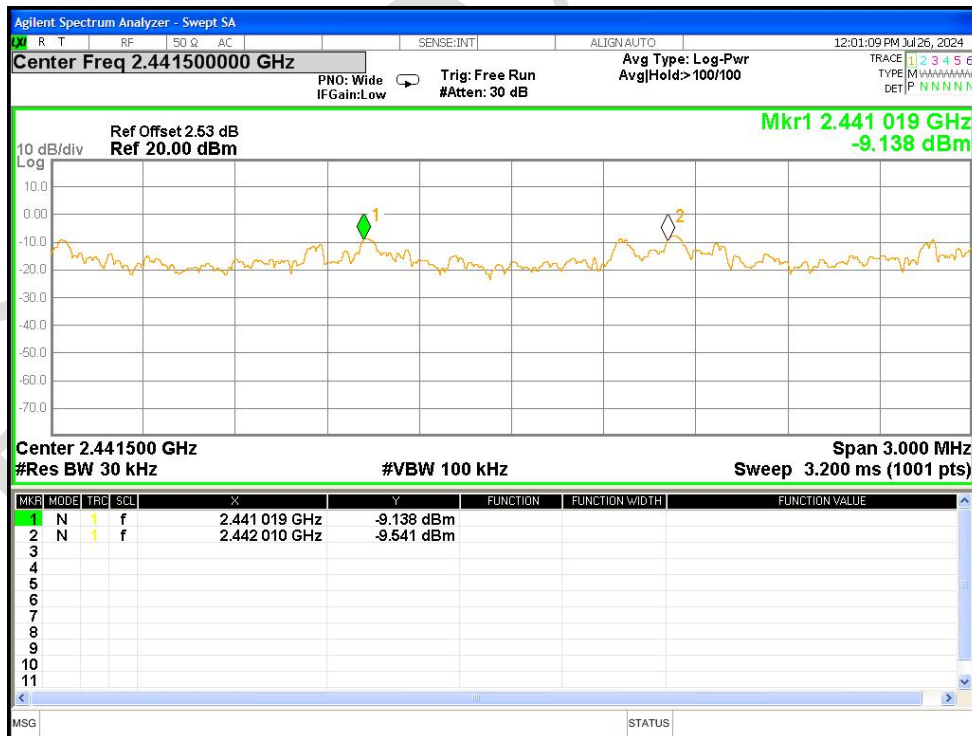

### 7.8 Number of Hopping Channel

| Condition | Mode  | Antenna | Hopping Number | Limit | Verdict |
|-----------|-------|---------|----------------|-------|---------|
| NVNT      | 1-DH1 | Ant1    | 79             | 15    | Pass    |
| NVNT      | 2-DH1 | Ant1    | 79             | 15    | Pass    |
| NVNT      | 3-DH1 | Ant1    | 79             | 15    | Pass    |