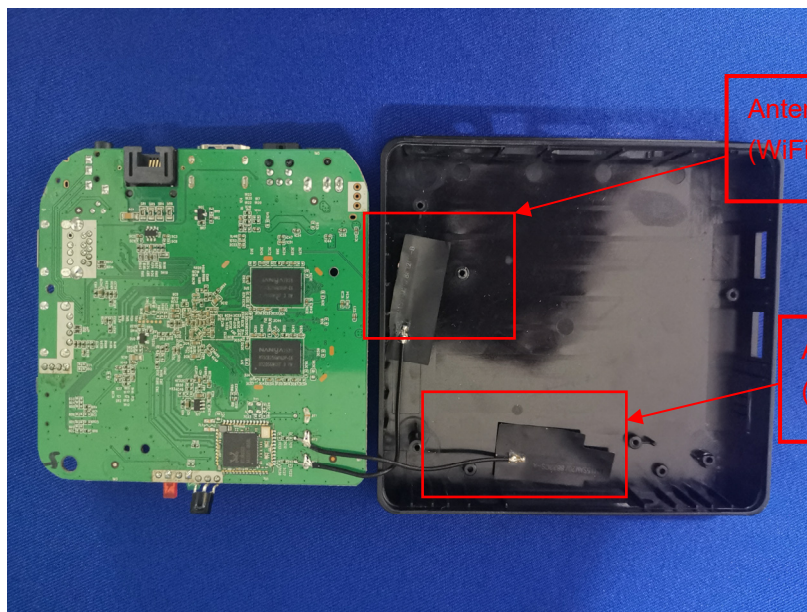

Test model number: MW809

Antenna 2
(WiFi Antenna)

Antenna 1
(WiFi+BT Antenna)