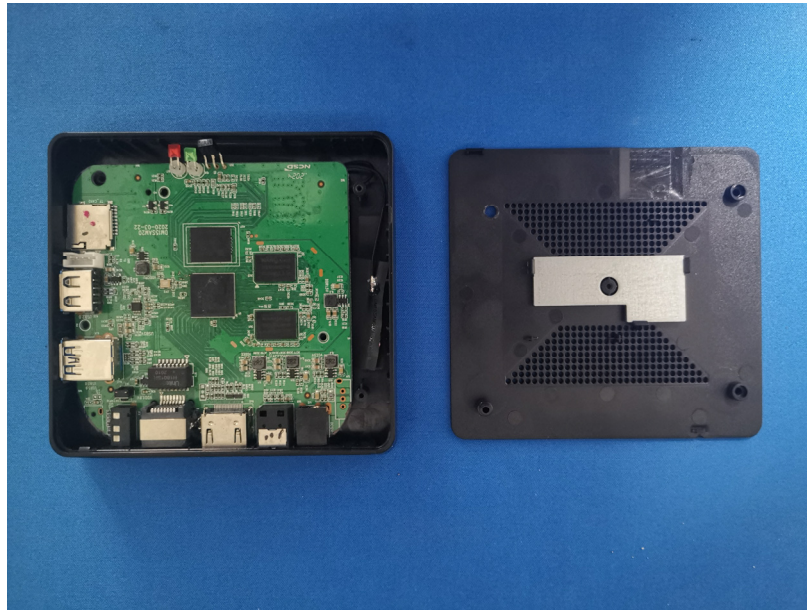

Test model number: MW809

Antenna 2
(WiFi Antenna)

Antenna 1
(WiFi+BT Antenna)