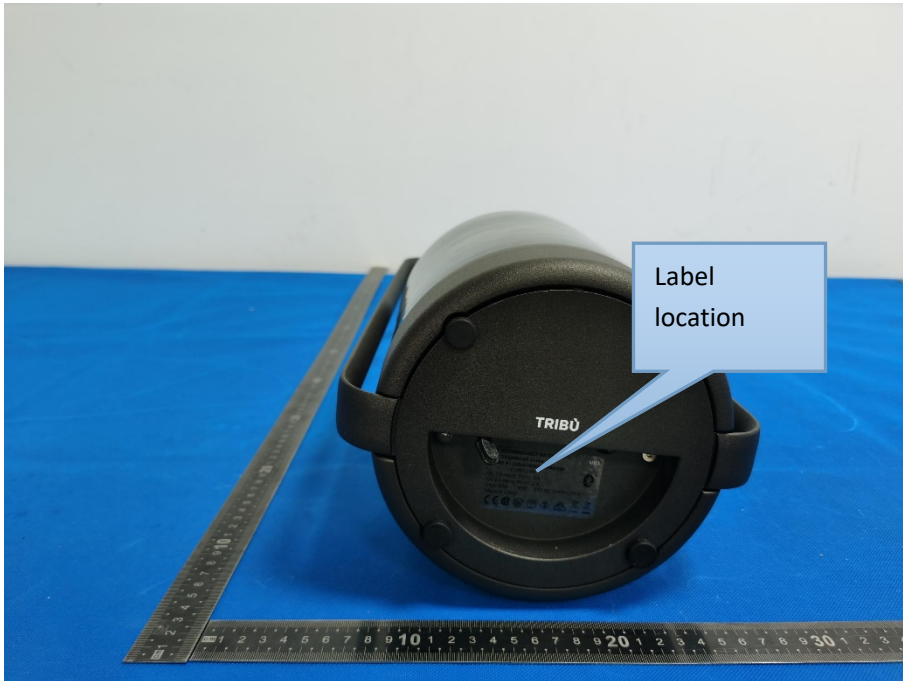

Label & label location

20mm*10mm

FCC ID:2ARYR-D09010