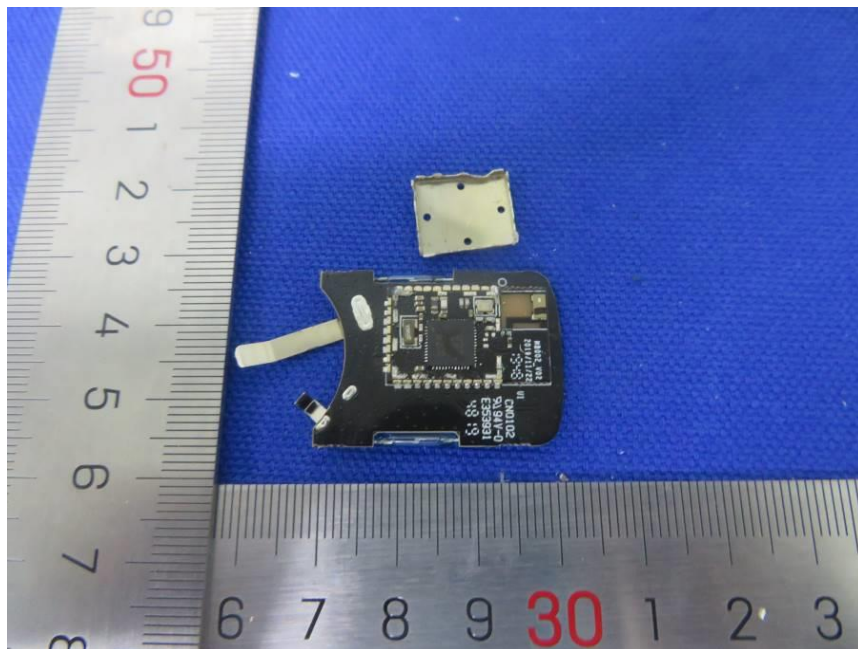

Internal Photos of EUT

Report No.: 50350582 001

Model No. : VS1

Page: 1 of 6

Internal Photos of EUT

Report No.: 50350582 001

Model No. : VS1

Page: 2 of 6

Internal Photos of EUT

Report No.: 50350582 001

Model No. : VS1

Page: 3 of 6

Internal Photos of EUT

Report No.: 50350582 001

Model No. : VS1

Page: 4 of 6

Internal Photos of EUT

Report No.: 50350582 001

Model No. : VS1

Page: 5 of 6

Internal Photos of EUT

Report No.: 50350582 001

Model No. : VS1

Page: 6 of 6