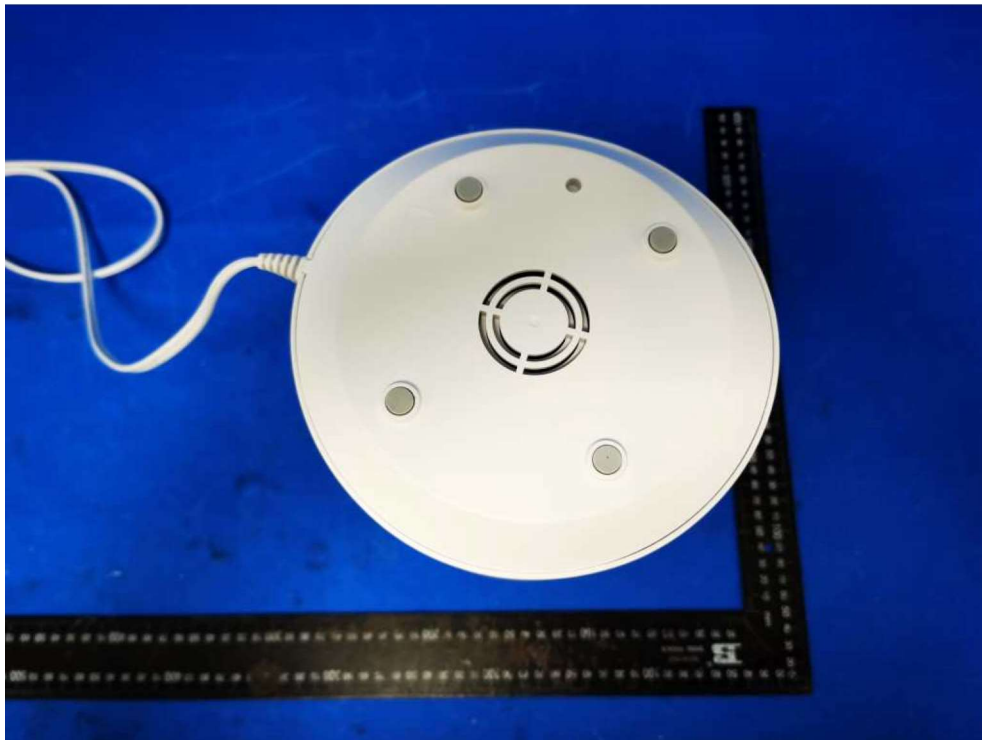

Report Number: CN20SAST 001

Model: VH1

Figure 1: Overview

Figure 2: Overview

Report Number: CN20SAST 001

Model: VH1

Figure 3: Bottom view

Figure 4: Water tank