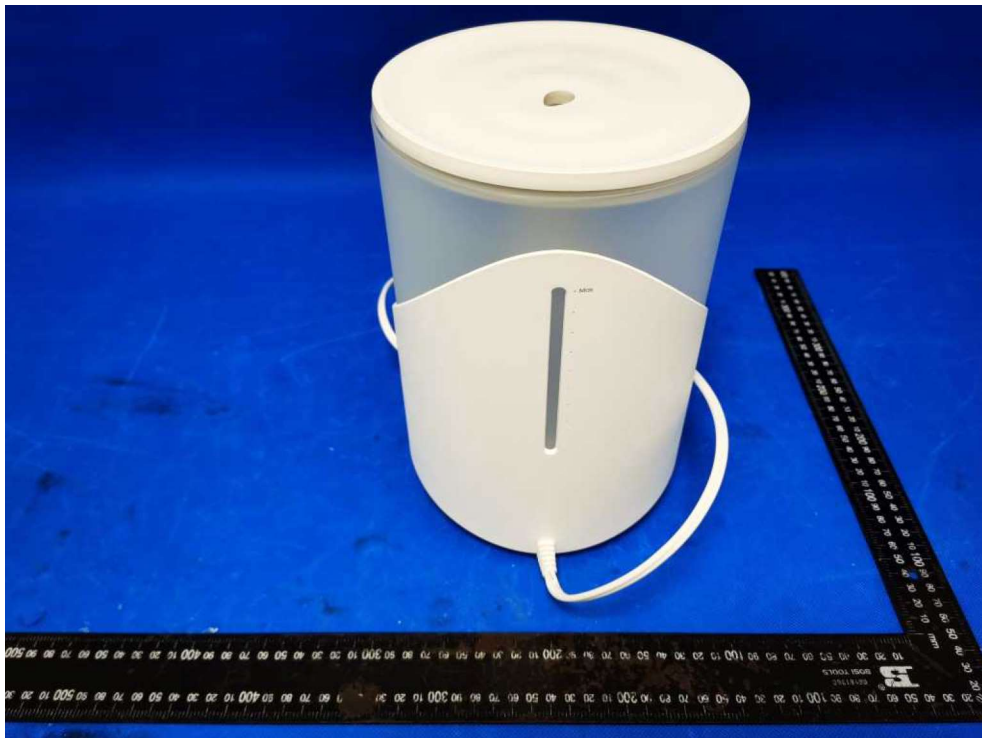

Report Number: CN20SAST 001

Model: VH1

Figure 1: Overview

Figure 2: Overview

Report Number: CN20SAST 001

Model: VH1

Figure 3: Bottom view

Figure 4: Water tank