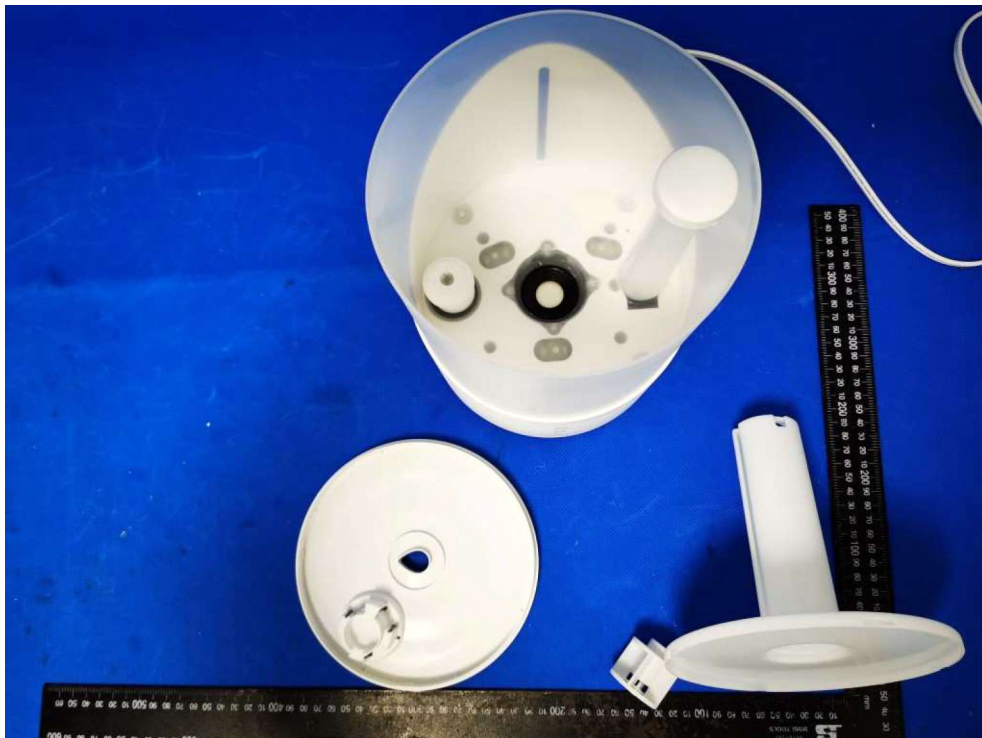

Report Number: CN20SAST 001

Model: VH1

Figure 1: Overview

Figure 2: Overview

Report Number: CN20SAST 001

Model: VH1

Figure 3: Bottom view

Figure 4: Water tank