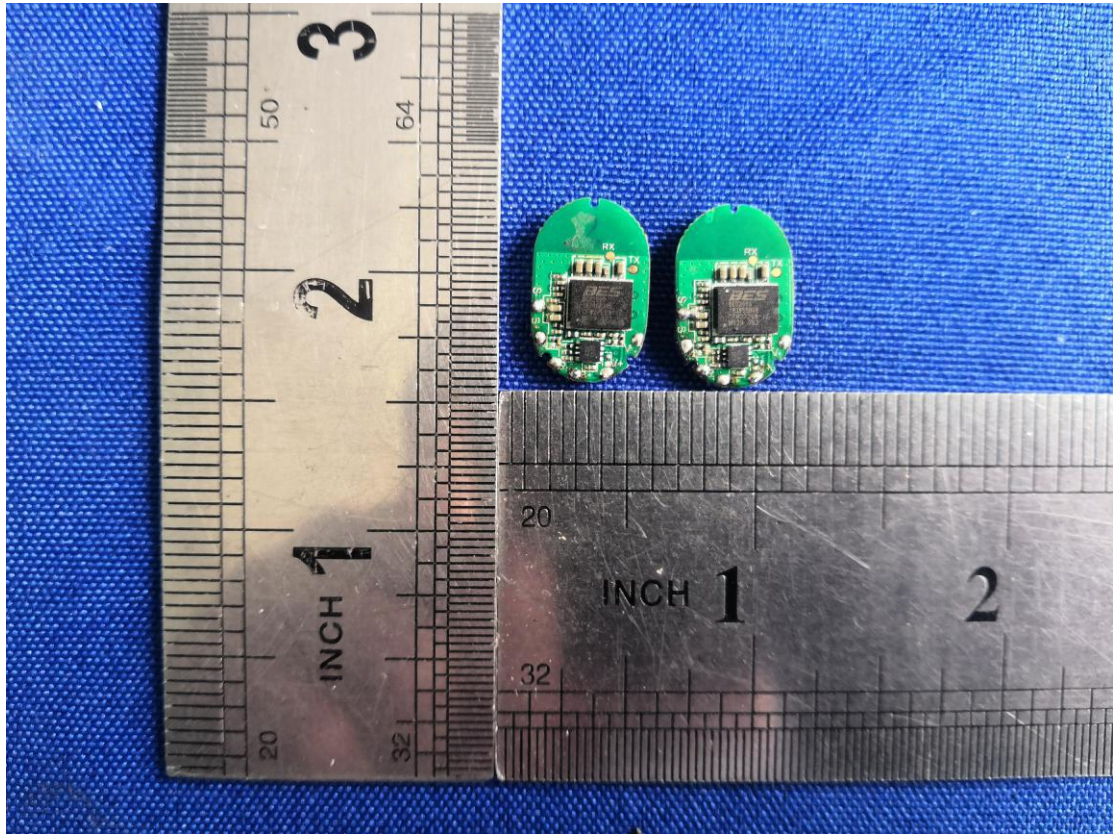

FCC ID:2ARYF-AW-90

BT Ceramic antenna