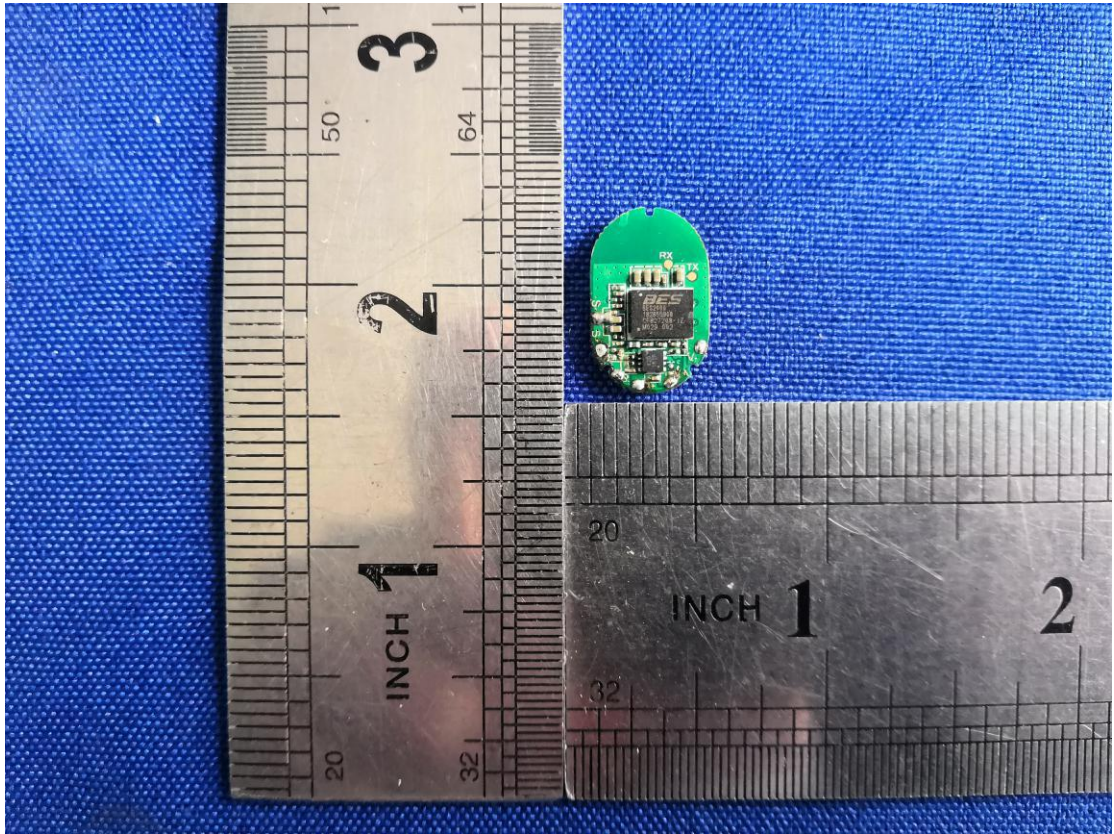

FCC ID:2ARYF-AW-90

BT Ceramic antenna