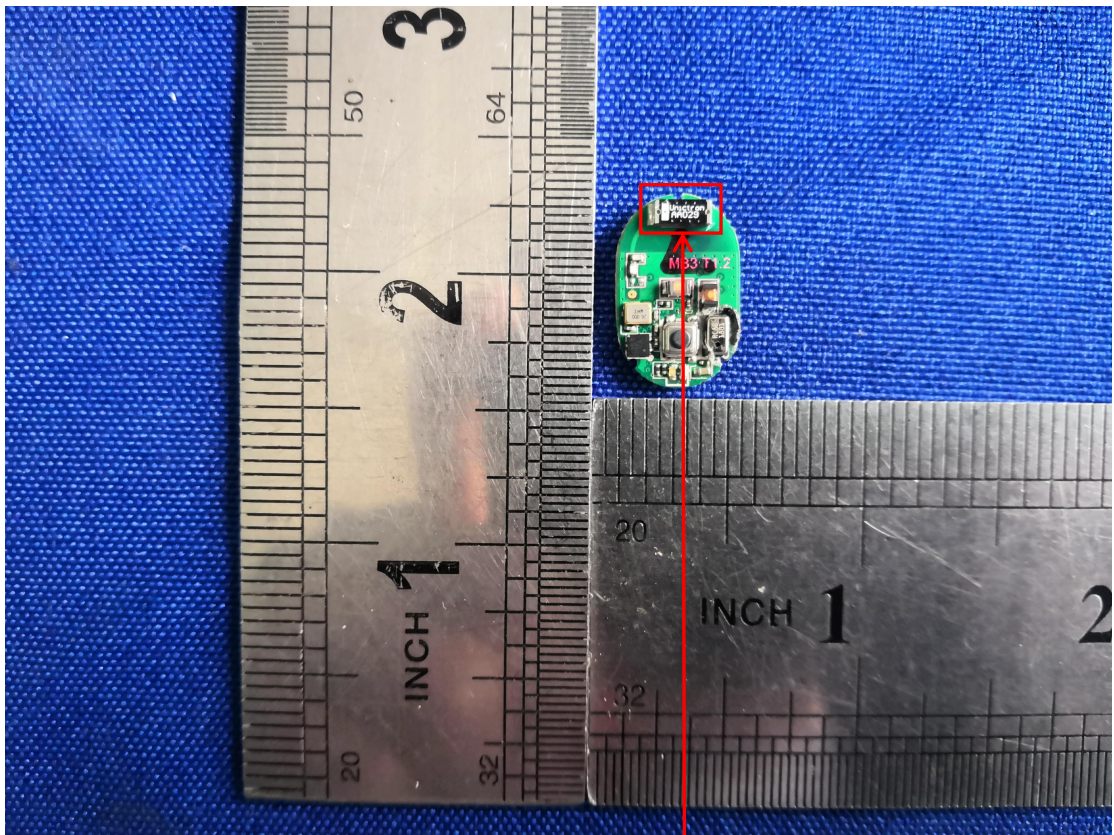

FCC ID:2ARYF-AW-90

BT Ceramic antenna