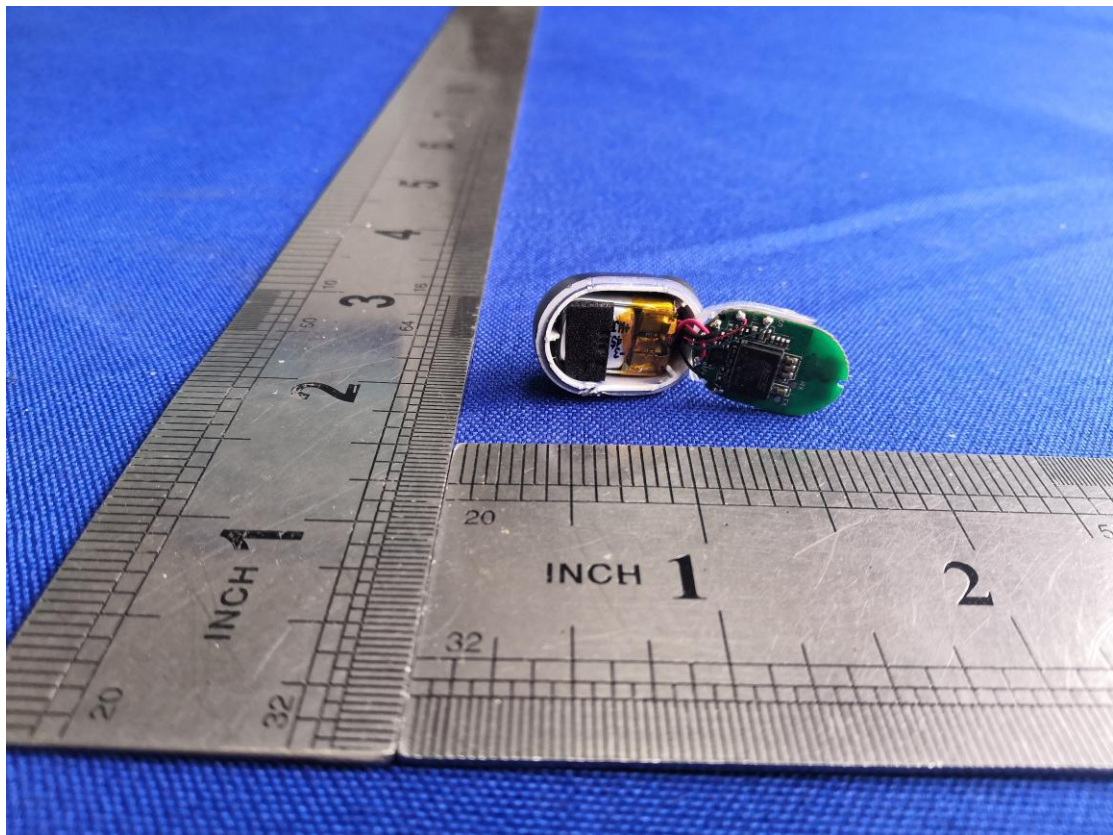

FCC ID:2ARYF-AW-90

BT Ceramic antenna