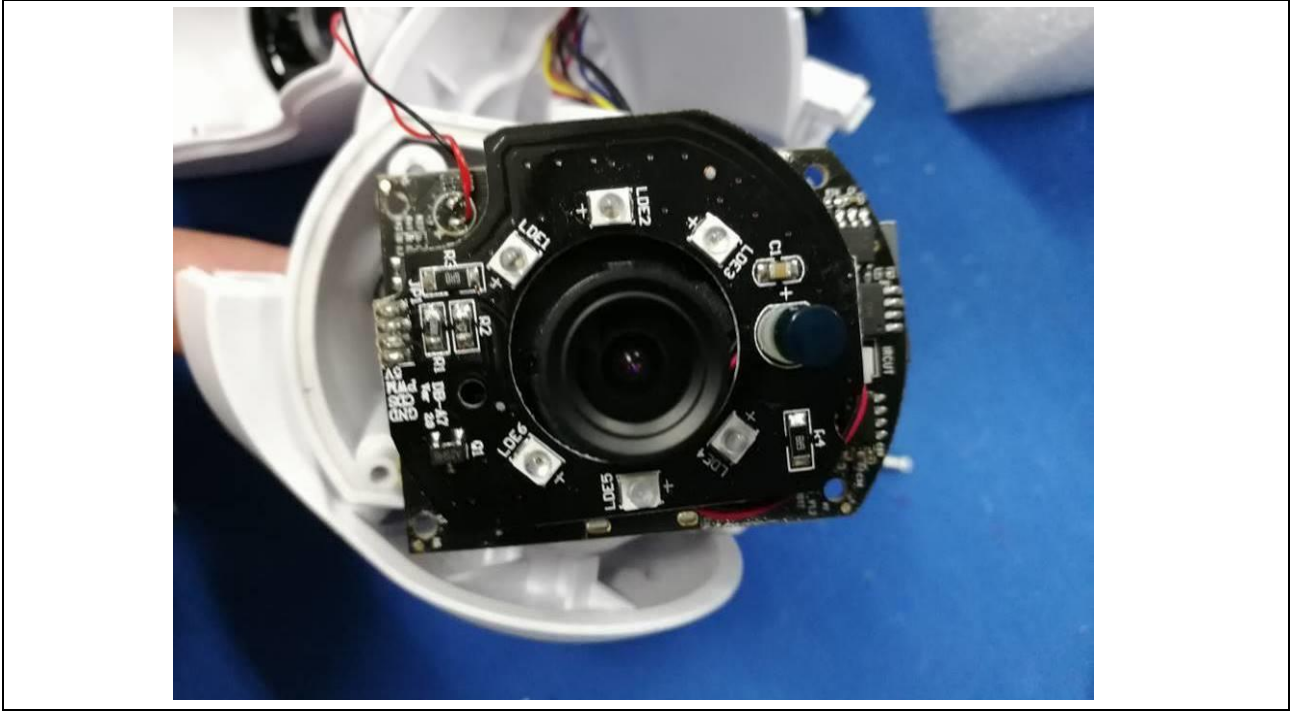

Details of: LED module view for S-1801A

Remark:

Details of: LED driver view for both models

Remark:

Details of: LED driver view for both models

Remark:

Details of: LED driver view for both models

Remark:

Details of: LED driver view for both models

Remark:

Details of: Transformers view of LED driver for both models

Remark:

Details of: Transformers view of LED driver for both models

Remark:

Details of: Camera view for both models

Remark:

Details of: Camera view for both models

Remark:

Details of: Camera view for both models

Remark:

Details of: Camera view for both models

Remark:

Details of: Camera view for both models

Remark:

Details of: Camera view for both models

Remark:

Details of: Camera view for both models

Remark:

Details of: RF Antenna for both models
Remark: