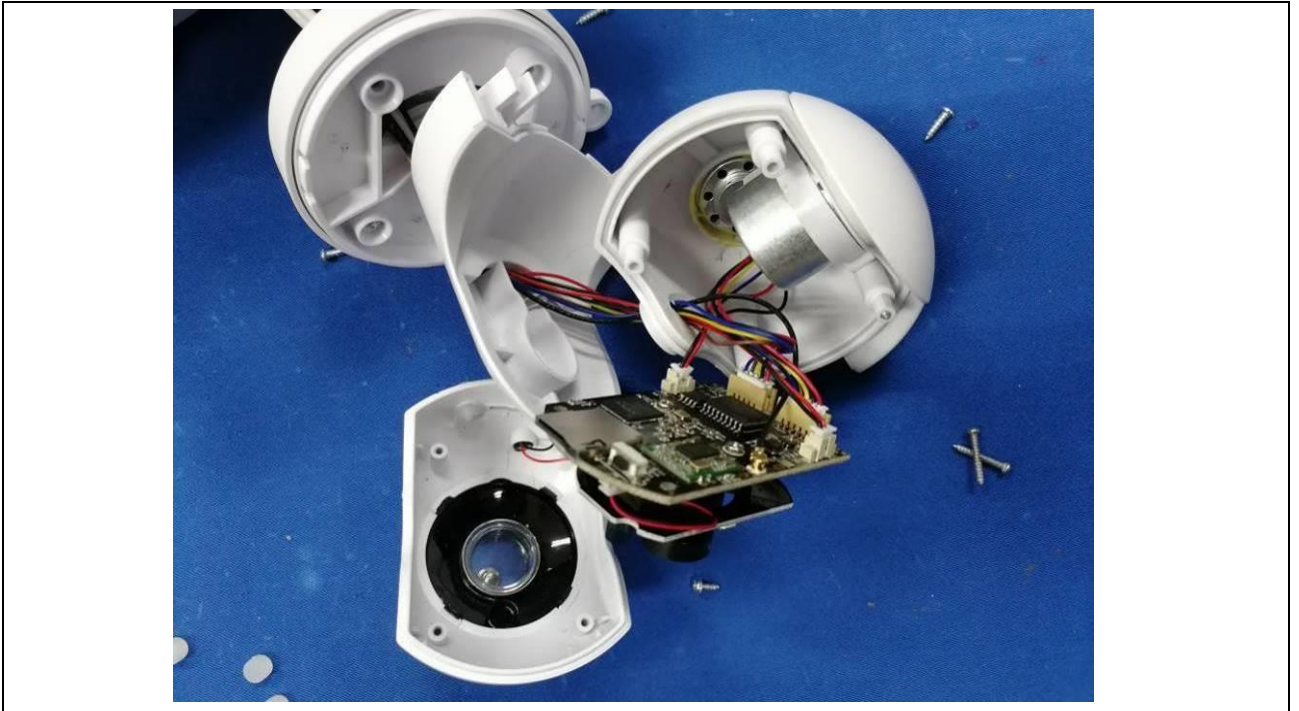

Details of: LED module view for S-1801A

Remark:

Details of: LED driver view for both models

Remark:

Details of: LED driver view for both models

Remark:

Details of: LED driver view for both models

Remark:

Details of: LED driver view for both models

Remark:

Details of: Transformers view of LED driver for both models

Remark:

Details of: Transformers view of LED driver for both models

Remark:

Details of: Camera view for both models

Remark:

Details of: Camera view for both models

Remark:

Details of: Camera view for both models

Remark:

Details of: Camera view for both models

Remark:

Details of: Camera view for both models

Remark:

Details of: Camera view for both models

Remark:

Details of: Camera view for both models

Remark:

Details of: RF Antenna for both models
Remark: