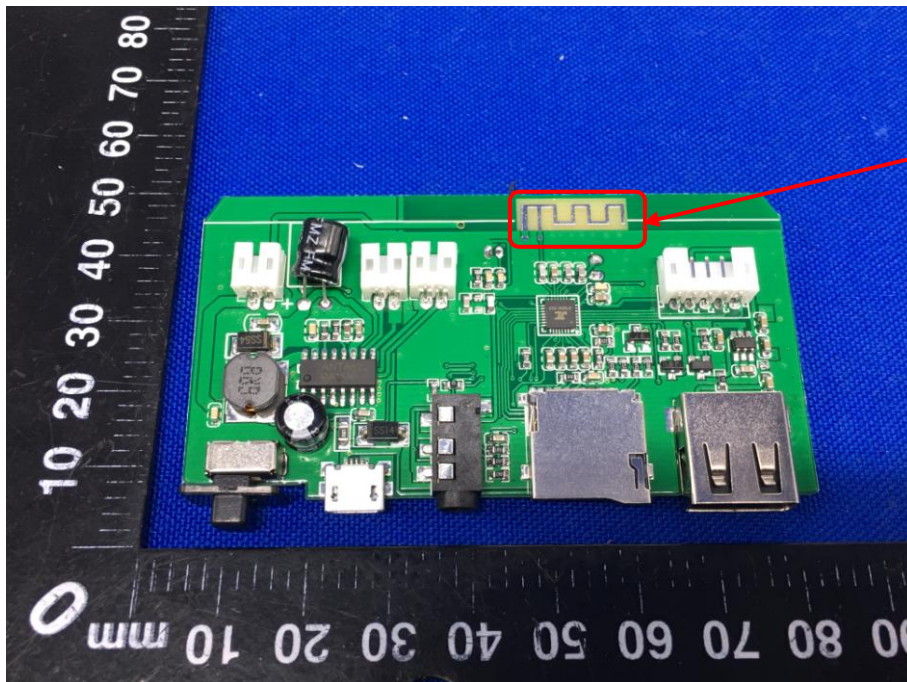

## Appendix B: Photographs of EUT

Product: Bluetooth Speaker

Model No.: JY-69C

Internal Photos

Antenna