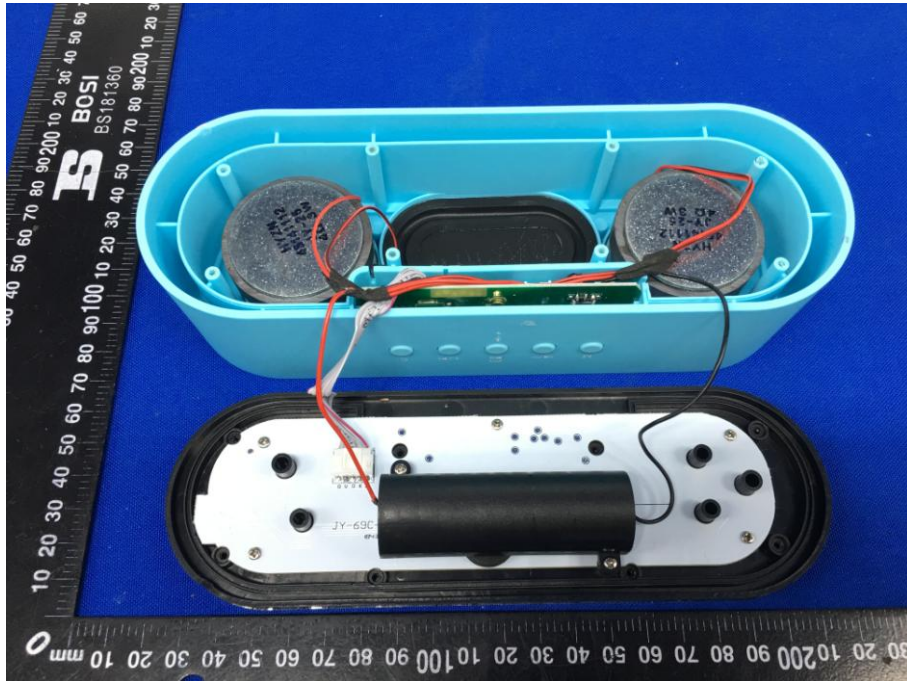

## Appendix B: Photographs of EUT

Product: Bluetooth Speaker

Model No.: JY-69C

Internal Photos

Antenna