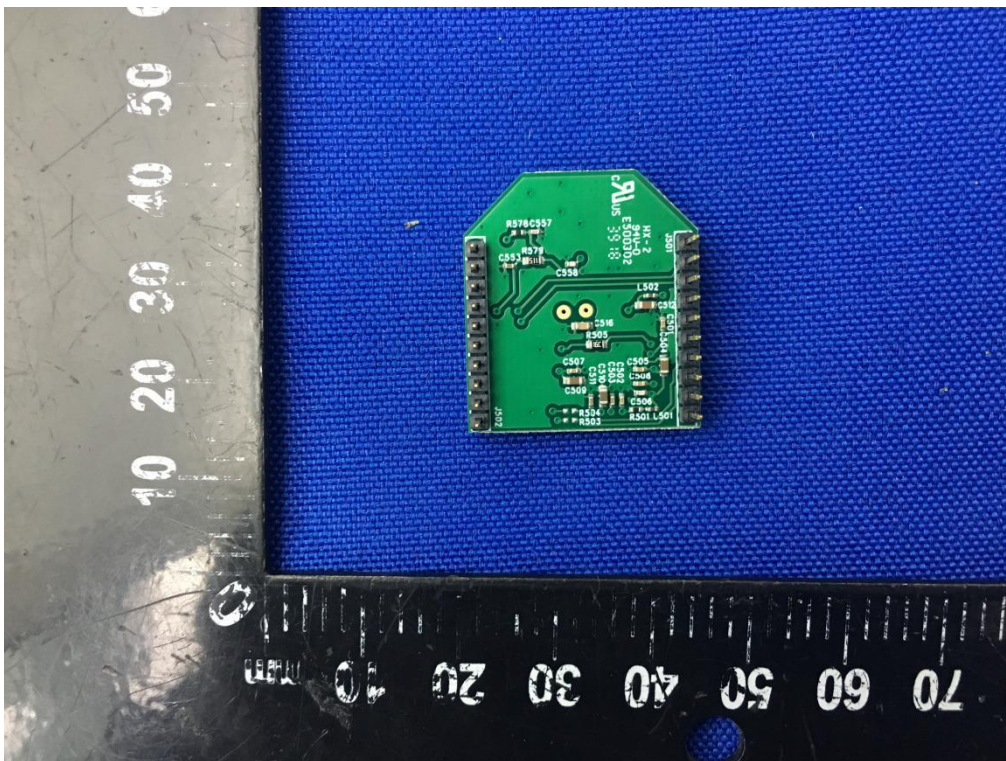

ANNEX D EUT INTERNAL PHOTOS

EUT UNCOVER VIEW(Model: GW-10)

EUT UNCOVER VIEW(Model: GW-10)

EUT UNCOVER VIEW(Model: GW-10)

MAIN BOARD TOP VIEW (WITH SHIELDING)(Model: GW-10)

EUT UNCOVER VIEW(Model: GW-20)

EUT UNCOVER VIEW(Model: GW-20)

EUT UNCOVER VIEW(Model: GW-20)

MAIN BOARD TOP VIEW (WITH SHIELDING)(Model: GW-20)

MAIN BOARD TOP VIEW (WITHOUT SHIELDING)

MAIN BOARD REAR VIEW

xBR type sub-1GHz RX Module Top View

xBR type sub-1GHz RX Module rear View

Battery (Top view)

Battery (Top view)