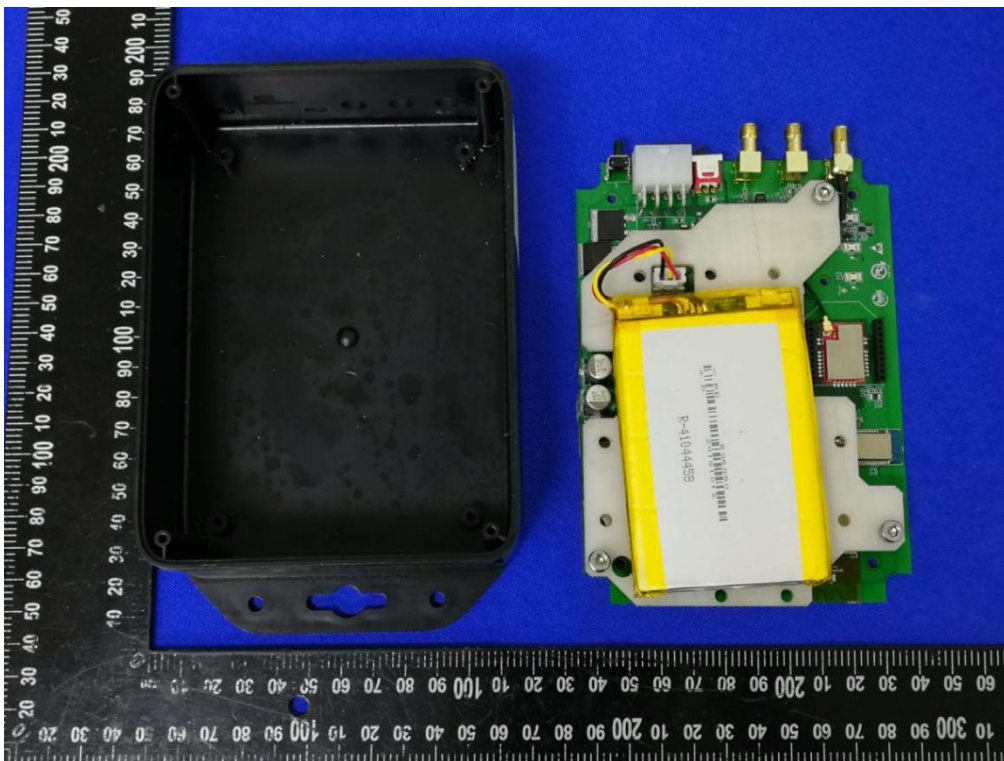

ANNEX D EUT INTERNAL PHOTOS

EUT UNCOVER VIEW(Model: GW-10)

EUT UNCOVER VIEW(Model: GW-10)

EUT UNCOVER VIEW(Model: GW-10)

MAIN BOARD TOP VIEW (WITH SHIELDING)(Model: GW-10)

EUT UNCOVER VIEW(Model: GW-20)

EUT UNCOVER VIEW(Model: GW-20)

EUT UNCOVER VIEW(Model: GW-20)

MAIN BOARD TOP VIEW (WITH SHIELDING)(Model: GW-20)

MAIN BOARD TOP VIEW (WITHOUT SHIELDING)

MAIN BOARD REAR VIEW

xBR type sub-1GHz RX Module Top View

xBR type sub-1GHz RX Module rear View

Battery (Top view)

Battery (Top view)