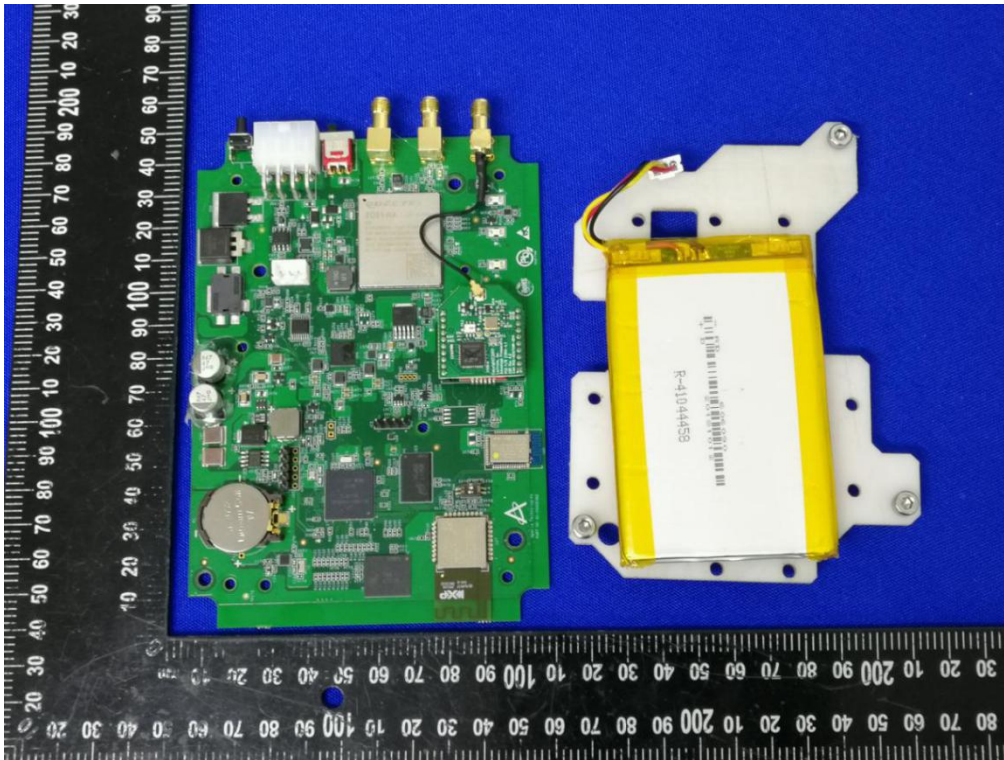

ANNEX D EUT INTERNAL PHOTOS

EUT UNCOVER VIEW(Model: GW-10)

EUT UNCOVER VIEW(Model: GW-10)

EUT UNCOVER VIEW(Model: GW-10)

MAIN BOARD TOP VIEW (WITH SHIELDING)(Model: GW-10)

EUT UNCOVER VIEW(Model: GW-20)

EUT UNCOVER VIEW(Model: GW-20)

EUT UNCOVER VIEW(Model: GW-20)

MAIN BOARD TOP VIEW (WITH SHIELDING)(Model: GW-20)

MAIN BOARD TOP VIEW (WITHOUT SHIELDING)

MAIN BOARD REAR VIEW

xBR type sub-1GHz RX Module Top View

xBR type sub-1GHz RX Module rear View

Battery (Top view)

Battery (Top view)