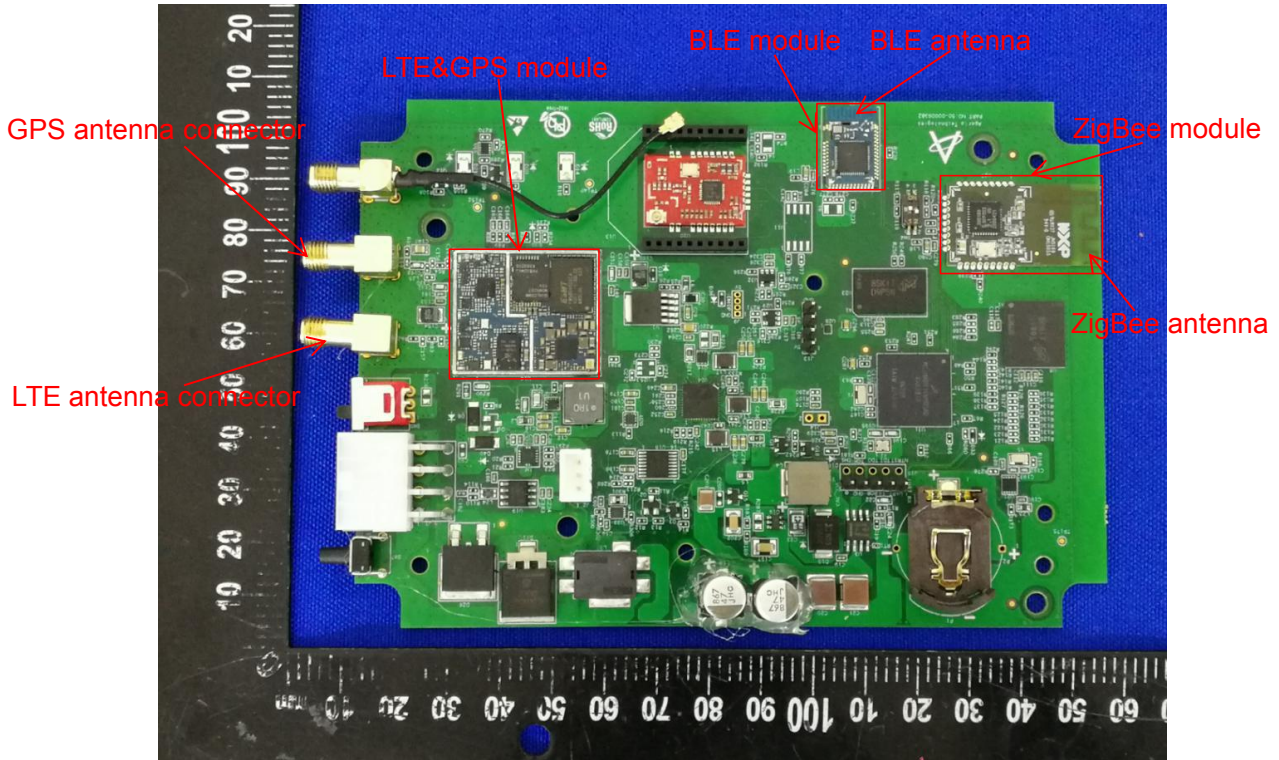

ANNEX D EUT INTERNAL PHOTOS

EUT UNCOVER VIEW(Model: GW-10)

EUT UNCOVER VIEW(Model: GW-10)

EUT UNCOVER VIEW(Model: GW-10)

MAIN BOARD TOP VIEW (WITH SHIELDING)(Model: GW-10)

EUT UNCOVER VIEW(Model: GW-20)

EUT UNCOVER VIEW(Model: GW-20)

EUT UNCOVER VIEW(Model: GW-20)

MAIN BOARD TOP VIEW (WITH SHIELDING)(Model: GW-20)

MAIN BOARD TOP VIEW (WITHOUT SHIELDING)

MAIN BOARD REAR VIEW

xBR type sub-1GHz RX Module Top View

xBR type sub-1GHz RX Module rear View

Battery (Top view)

Battery (Top view)