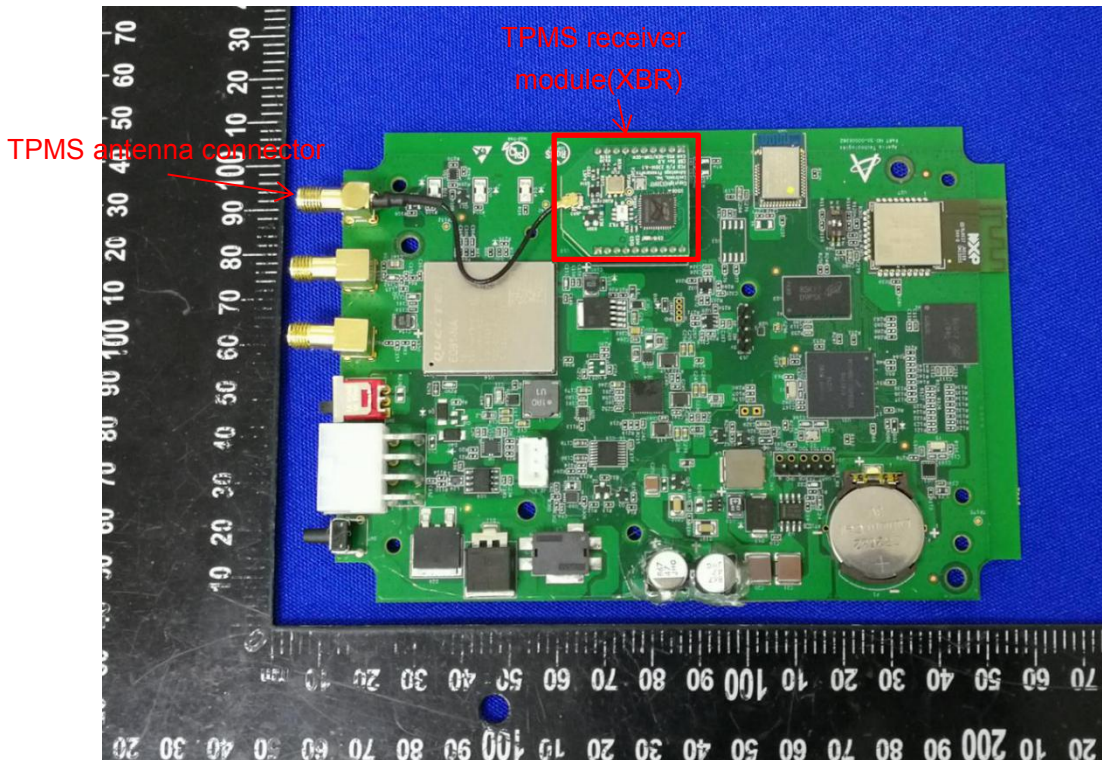

ANNEX D EUT INTERNAL PHOTOS

EUT UNCOVER VIEW(Model: GW-10)

EUT UNCOVER VIEW(Model: GW-10)

EUT UNCOVER VIEW(Model: GW-10)

MAIN BOARD TOP VIEW (WITH SHIELDING)(Model: GW-10)

EUT UNCOVER VIEW(Model: GW-20)

EUT UNCOVER VIEW(Model: GW-20)

EUT UNCOVER VIEW(Model: GW-20)

MAIN BOARD TOP VIEW (WITH SHIELDING)(Model: GW-20)

MAIN BOARD TOP VIEW (WITHOUT SHIELDING)

MAIN BOARD REAR VIEW

xBR type sub-1GHz RX Module Top View

xBR type sub-1GHz RX Module rear View

Battery (Top view)

Battery (Top view)