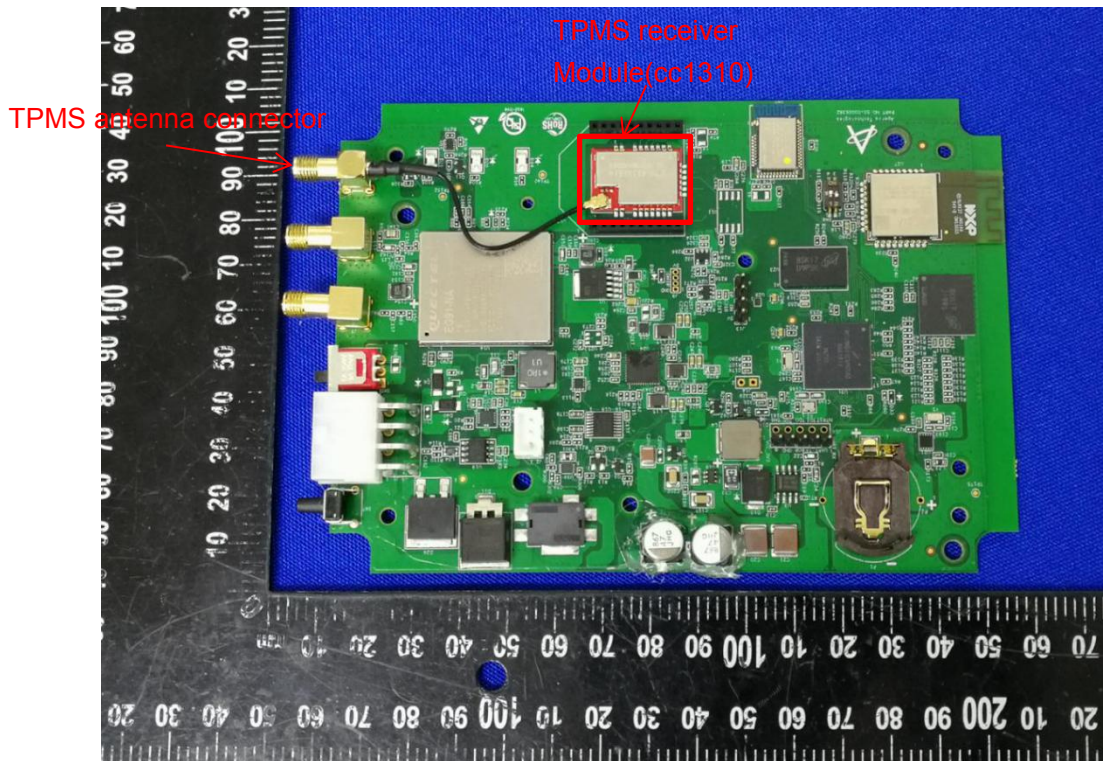

ANNEX D EUT INTERNAL PHOTOS

EUT UNCOVER VIEW(Model: GW-10)

EUT UNCOVER VIEW(Model: GW-10)

EUT UNCOVER VIEW(Model: GW-10)

MAIN BOARD TOP VIEW (WITH SHIELDING)(Model: GW-10)

EUT UNCOVER VIEW(Model: GW-20)

EUT UNCOVER VIEW(Model: GW-20)

EUT UNCOVER VIEW(Model: GW-20)

MAIN BOARD TOP VIEW (WITH SHIELDING)(Model: GW-20)

MAIN BOARD TOP VIEW (WITHOUT SHIELDING)

MAIN BOARD REAR VIEW

xBR type sub-1GHz RX Module Top View

xBR type sub-1GHz RX Module rear View

Battery (Top view)

Battery (Top view)