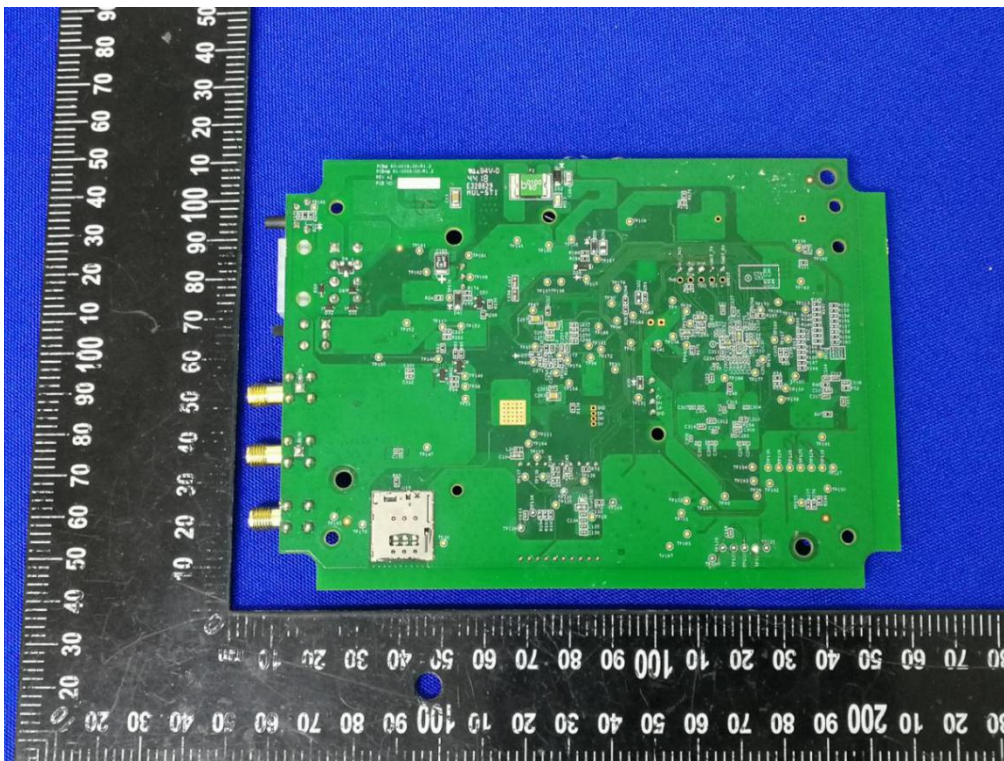

ANNEX D EUT INTERNAL PHOTOS

EUT UNCOVER VIEW(Model: GW-10)

EUT UNCOVER VIEW(Model: GW-10)

EUT UNCOVER VIEW(Model: GW-10)

MAIN BOARD TOP VIEW (WITH SHIELDING)(Model: GW-10)

EUT UNCOVER VIEW(Model: GW-20)

EUT UNCOVER VIEW(Model: GW-20)

EUT UNCOVER VIEW(Model: GW-20)

MAIN BOARD TOP VIEW (WITH SHIELDING)(Model: GW-20)

MAIN BOARD TOP VIEW (WITHOUT SHIELDING)

MAIN BOARD REAR VIEW

xBR type sub-1GHz RX Module Top View

xBR type sub-1GHz RX Module rear View

Battery (Top view)

Battery (Top view)