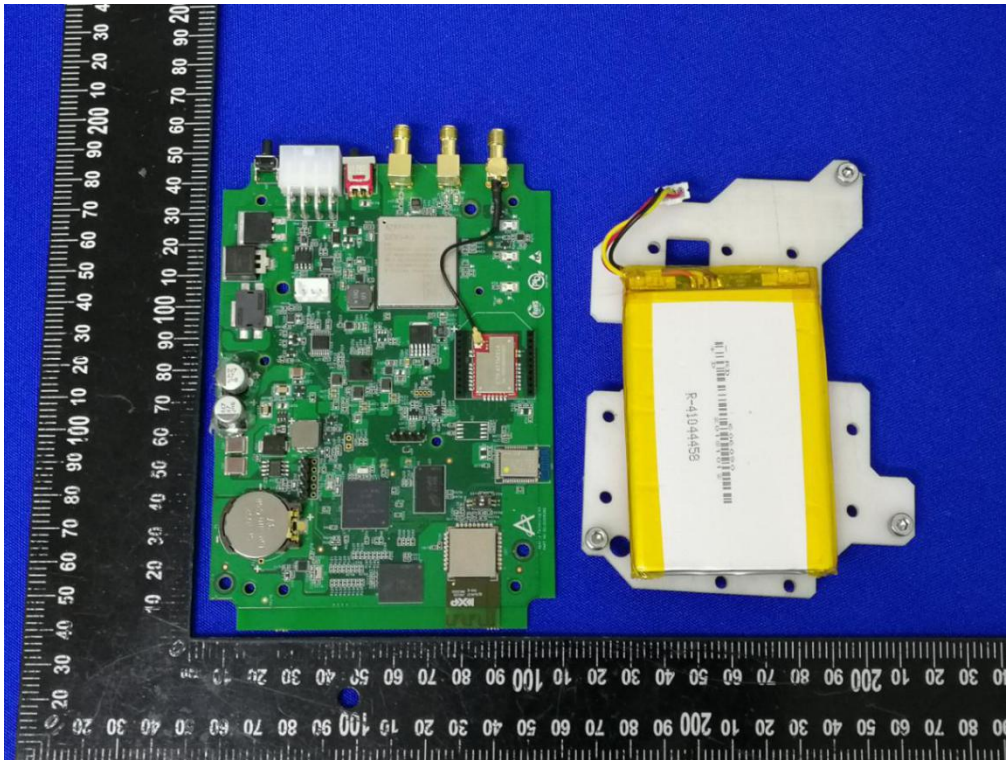

ANNEX D EUT INTERNAL PHOTOS

EUT UNCOVER VIEW(Model: GW-10)

EUT UNCOVER VIEW(Model: GW-10)

EUT UNCOVER VIEW(Model: GW-10)

MAIN BOARD TOP VIEW (WITH SHIELDING)(Model: GW-10)

EUT UNCOVER VIEW(Model: GW-20)

EUT UNCOVER VIEW(Model: GW-20)

EUT UNCOVER VIEW(Model: GW-20)

MAIN BOARD TOP VIEW (WITH SHIELDING)(Model: GW-20)

MAIN BOARD TOP VIEW (WITHOUT SHIELDING)

MAIN BOARD REAR VIEW

xBR type sub-1GHz RX Module Top View

xBR type sub-1GHz RX Module rear View

Battery (Top view)

Battery (Top view)