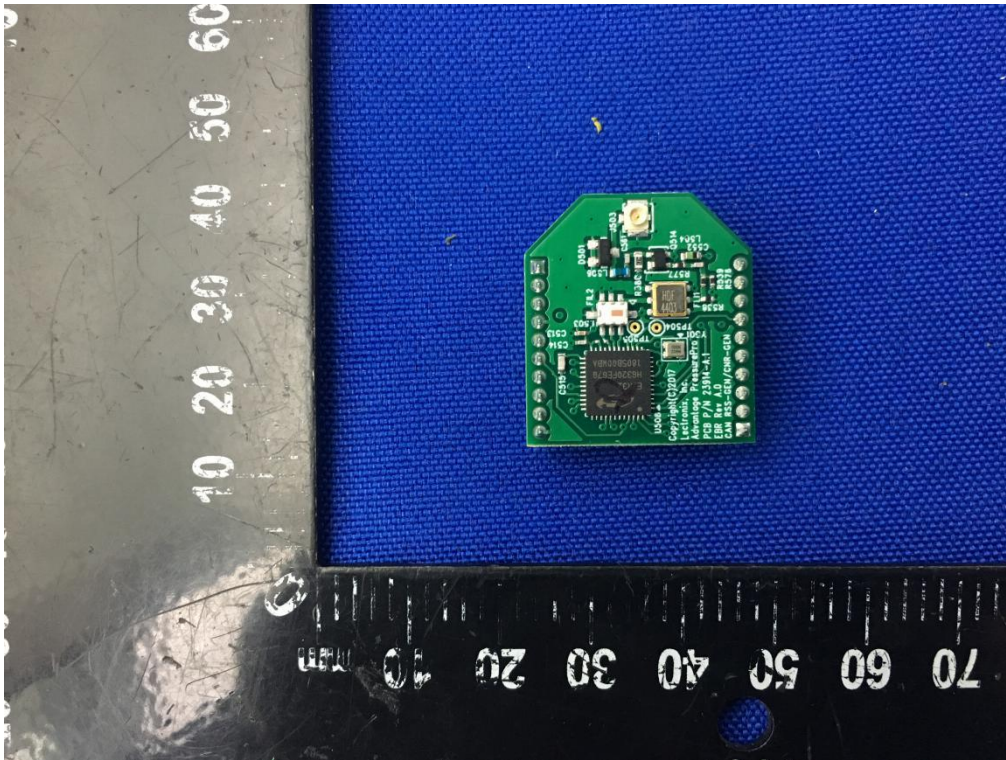

ANNEX D EUT INTERNAL PHOTOS

EUT UNCOVER VIEW(Model: GW-10)

EUT UNCOVER VIEW(Model: GW-10)

EUT UNCOVER VIEW(Model: GW-10)

MAIN BOARD TOP VIEW (WITH SHIELDING)(Model: GW-10)

EUT UNCOVER VIEW(Model: GW-20)

EUT UNCOVER VIEW(Model: GW-20)

EUT UNCOVER VIEW(Model: GW-20)

MAIN BOARD TOP VIEW (WITH SHIELDING)(Model: GW-20)

MAIN BOARD TOP VIEW (WITHOUT SHIELDING)

MAIN BOARD REAR VIEW

xBR type sub-1GHz RX Module Top View

xBR type sub-1GHz RX Module rear View

Battery (Top view)

Battery (Top view)