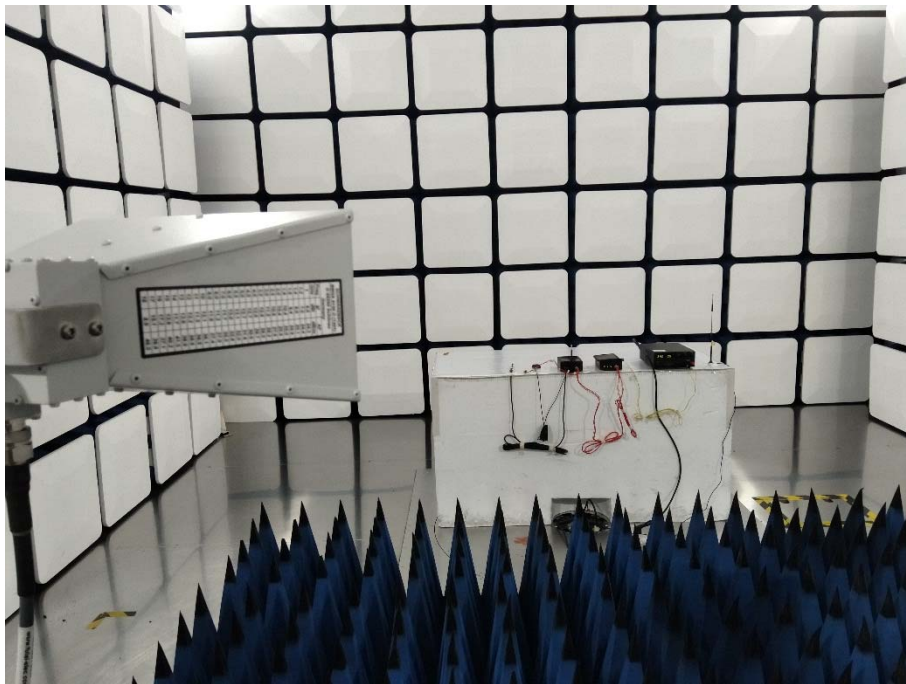

ANNEX B TEST SETUP PHOTOS

1 Radiated Test Photo

Below 30 MHz-BLE

30 MHz-1 GHz-BLE/ Zigbee/ 2/3/4G Network

Close-Up-BLE/ Zigbee/ 2/3/4G Network

Above 1GHz-BLE/Zigbee

Close-Up-BLE/Zigbee

Above 1GHz-2/3/4G Network

2 AC Power-line Conducted Emissions

Test photo 1

Test photo 2

3 Conducted Test Photo

Conducted Test-BLE