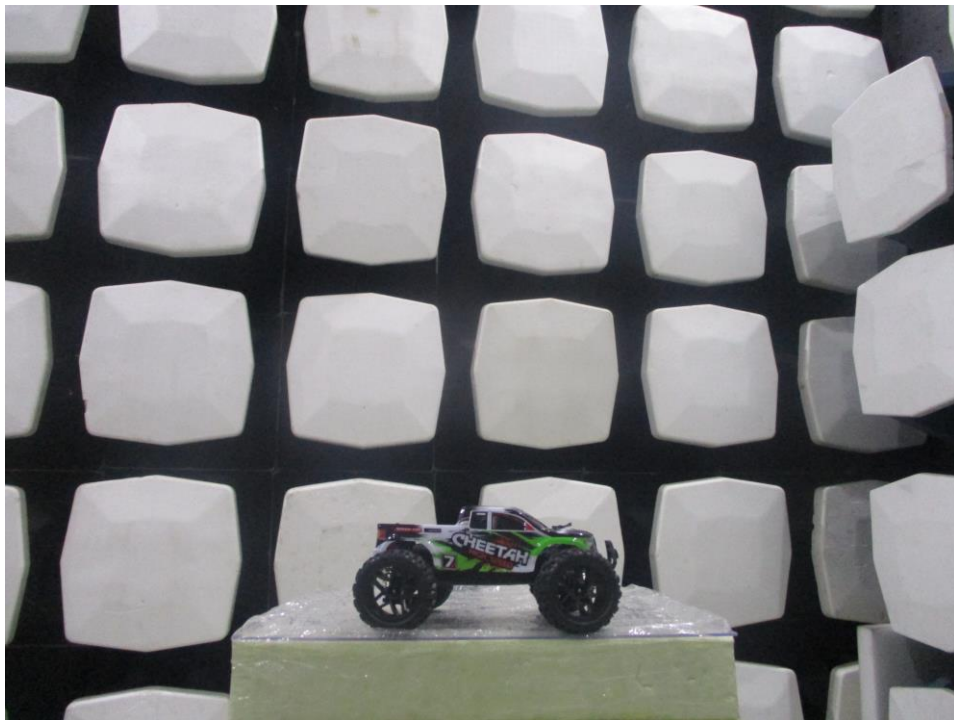

RADIATED PHOTOS

Up to 1GHz
(EUT was placed in the centre of the turntable)

Above 1GHz

(EUT was placed in the centre of the turntable)