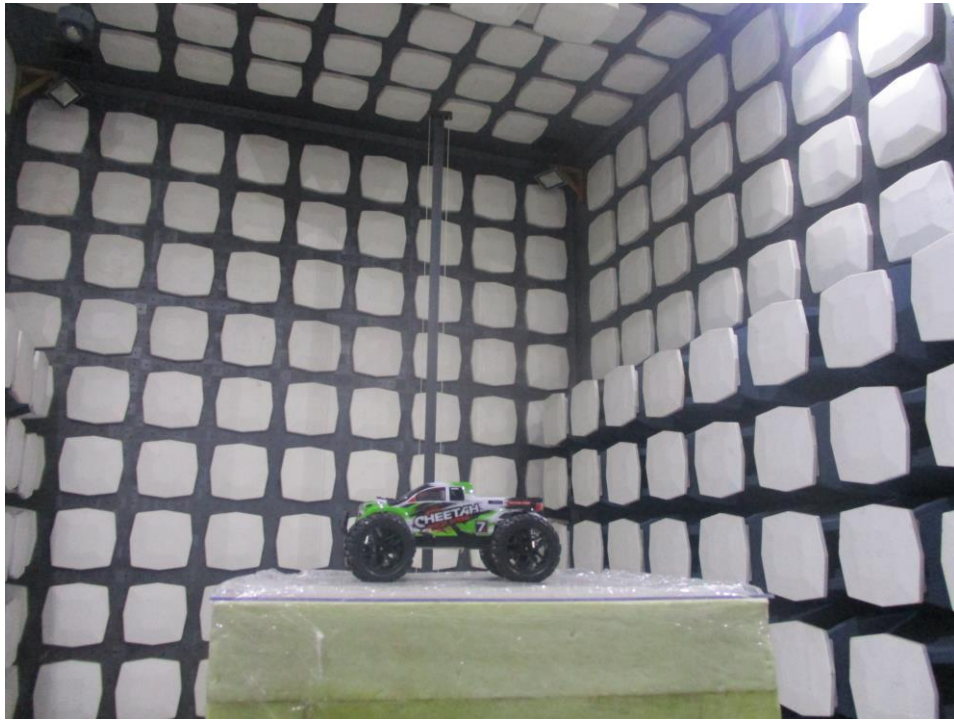

RADIATED PHOTOS

Up to 1GHz
(EUT was placed in the centre of the turntable)

Above 1GHz

(EUT was placed in the centre of the turntable)