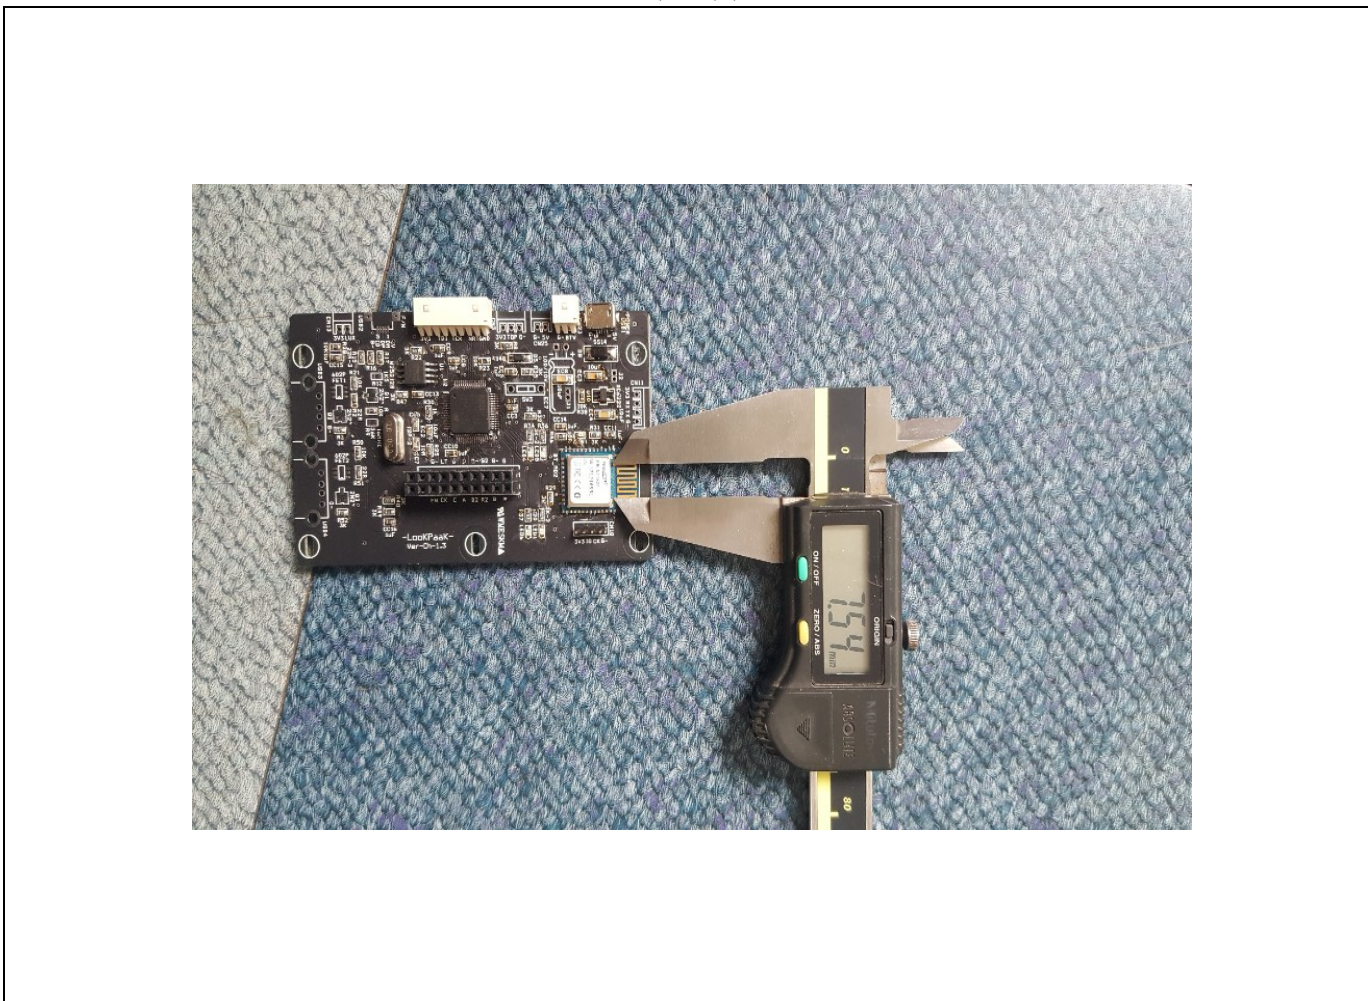

Upper

Lower

Front

Rear

Width

Height

Dip

ANTENNA

Interface Photo

Difference Model_VENUKI-DIS-CG

Difference Model_VENUKI-DIS-CH

Difference Model_VENUKI-DIS-GL

Difference Model_VENUKI-DIS-GO

Difference Model_VENUKI-DIS-KK