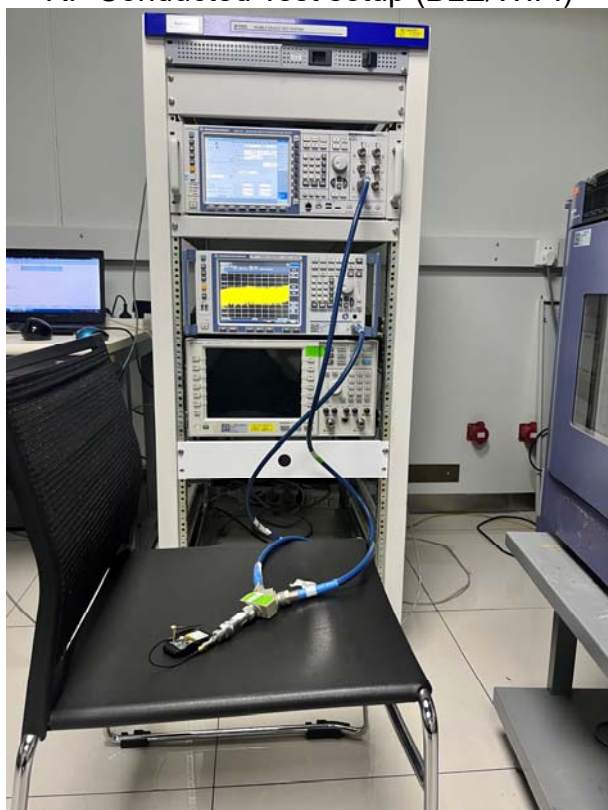

**TEST SETUP**

RF Conducted Test setup (BLE/WIFI)

RF Conducted Test setup (LTE\_CAT-M1)

Spurious Radiated Emissions Test setup (below 1GHz)

Spurious Radiated Emissions Test setup (1GHz~25GHz)

Conducted Emissions Test Setup (with charger)

Spurious Radiated Emissions Test setup