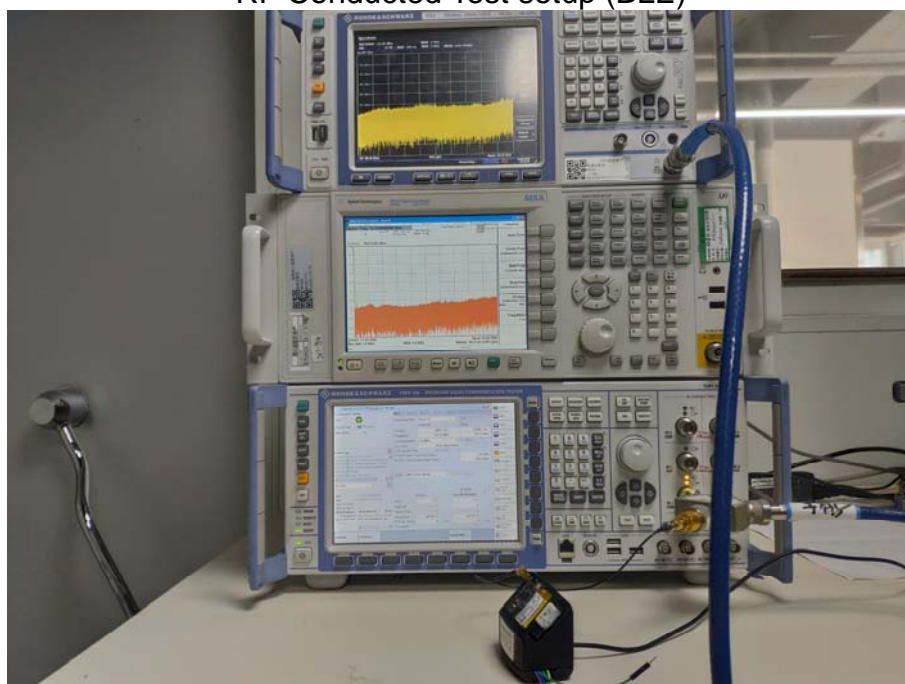

## TEST SET UP PHOTO

### RF TEST SETUP

RF Conducted Test setup (BLE)

RF Conducted Test setup (LTE\_CAT-M1)

Spurious Radiated Emissions Test setup (below 1GHz)

Spurious Radiated Emissions Test setup (1GHz~25GHz)

Conducted Emissions Test Setup (with charger)

## EMC TEST SETUP

Spurious Radiated Emissions Test setup (30MHz~1GHz with charger)

Spurious Radiated Emissions Test setup (>1GHz with charger)

Conducted Emissions Test Setup (with charger)