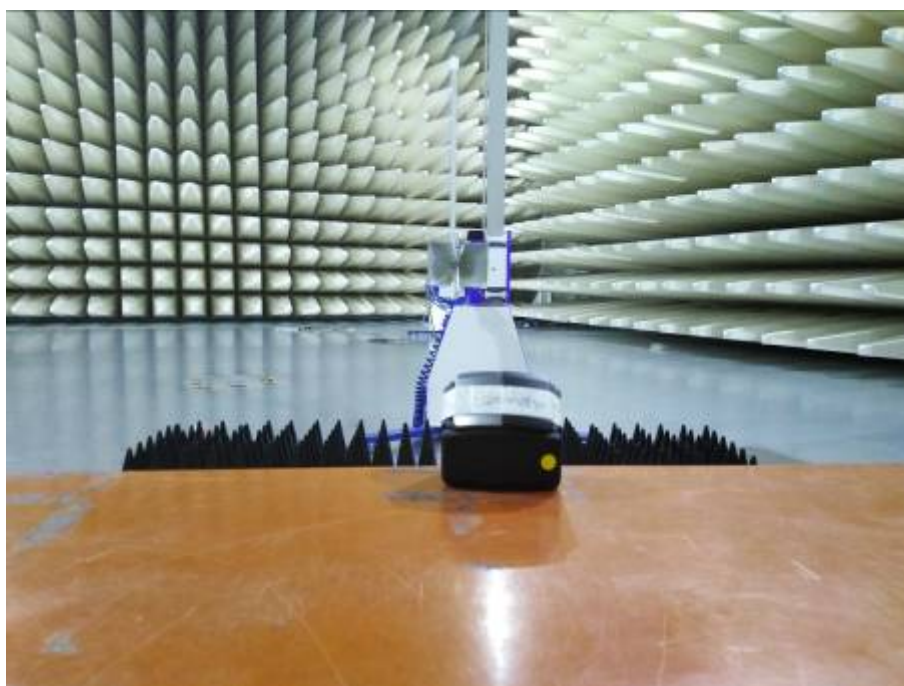

## TEST SET UP PHOTO

### RF TEST SETUP

RF Conducted Test setup (BLE)

RF Conducted Test setup (LTE\_CAT-M1)

Spurious Radiated Emissions Test setup (below 1GHz)

Spurious Radiated Emissions Test setup (1GHz~25GHz)

Conducted Emissions Test Setup (with charger)

## EMC TEST SETUP

Spurious Radiated Emissions Test setup (30MHz~1GHz with charger)

Spurious Radiated Emissions Test setup (>1GHz with charger)

Conducted Emissions Test Setup (with charger)