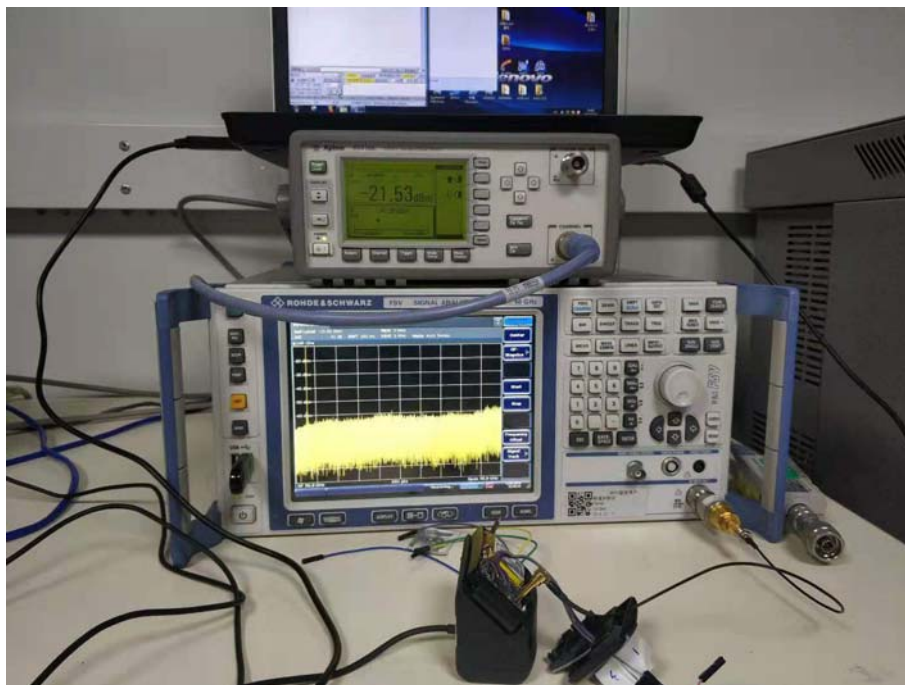

## TEST SET UP PHOTO

### RF TEST SETUP

RF Conducted Test setup (BLE)

RF Conducted Test setup (LTE\_CAT-M1)

Spurious Radiated Emissions Test setup (below 1GHz)

Spurious Radiated Emissions Test setup (1GHz~25GHz)

Conducted Emissions Test Setup (with charger)

## EMC TEST SETUP

Spurious Radiated Emissions Test setup (30MHz~1GHz with charger)

Spurious Radiated Emissions Test setup (>1GHz with charger)

Conducted Emissions Test Setup (with charger)