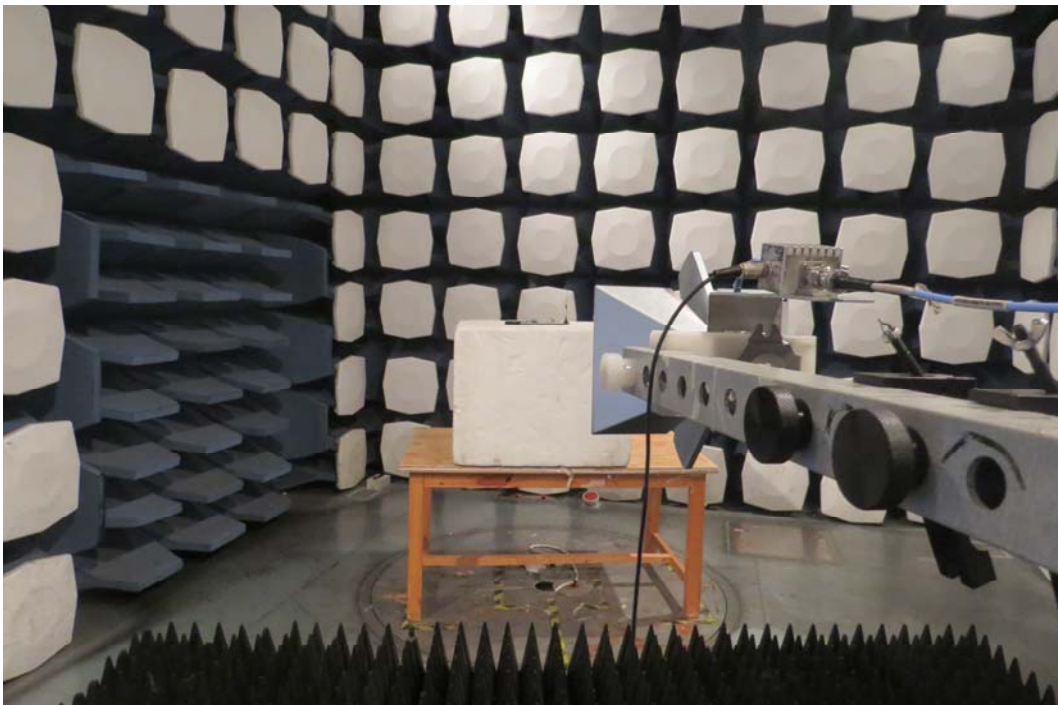

ANNEX A: Part22_24_27 Test Setup

A.1 Test Setup

30MHz ~ 1GHz

Above 1GHz

Picture 1: Radiated Spurious Emissions Test setup