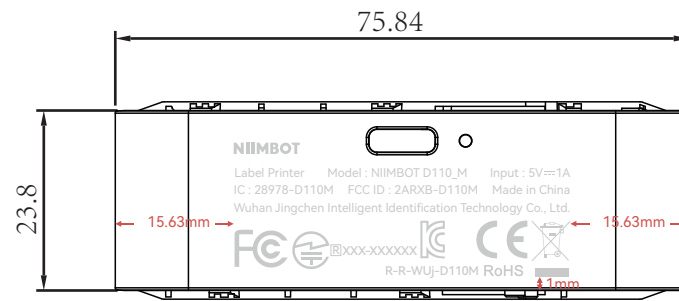

*

BACK VIEW OF EUT

Color:

● PANTONE Cool Gray 3C C:8 M:5 Y:7 K:16

The MIC Logo height is 5mm*5mm.