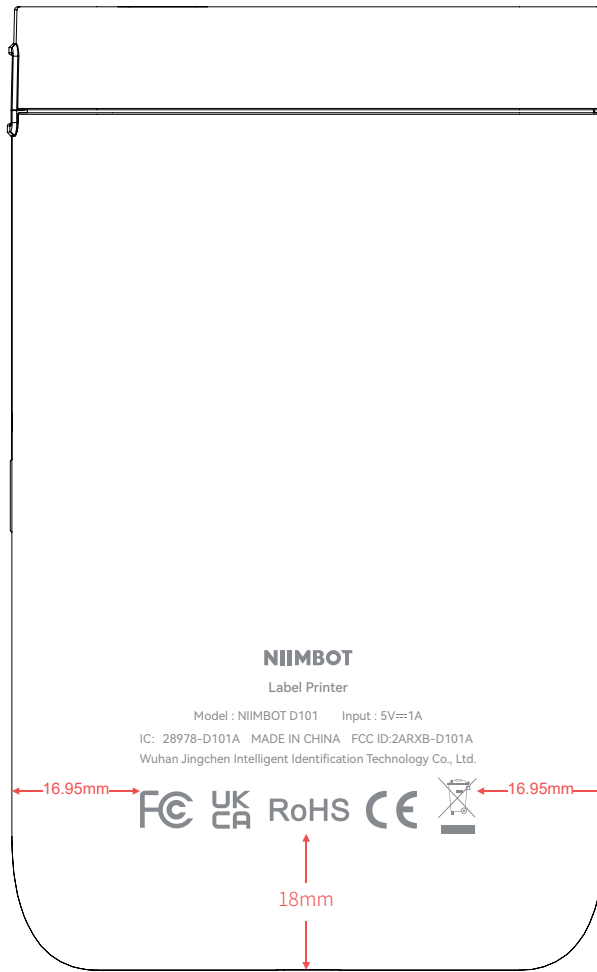

# NIIMBOT D101

Color :

● PANTONE Cool Gary 7c C:20 M:14 Y:12 K:40

未标注尺寸公差 (角度±1°) Dimensional tolerance not marked (angle ±1°)			
尺寸	A	B	C
L≤6	±0.05	±0.10	±0.20
6 < L≤30	±0.10	±0.20	±0.30
30 < L≤80	±0.15	±0.30	±0.40
80 < L≤180	±0.20	±0.40	±0.50
180 < L≤315	±0.30	±0.50	±0.70
180 < L≤315	±0.30	±0.50	±0.70