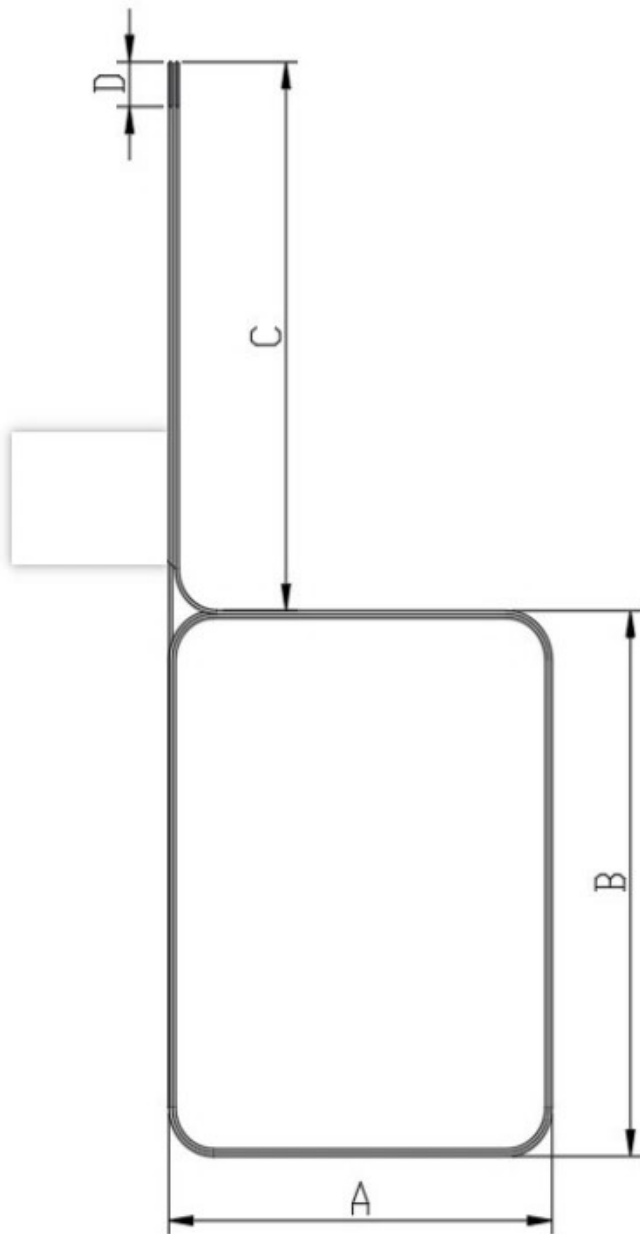

Product Size (MM)

Items	Size	Tol.
A	38.4	± 0.5
B	50.4	± 0.5
C	75.0	± 3.0
D	3.0	± 1.0
E	0.9	max