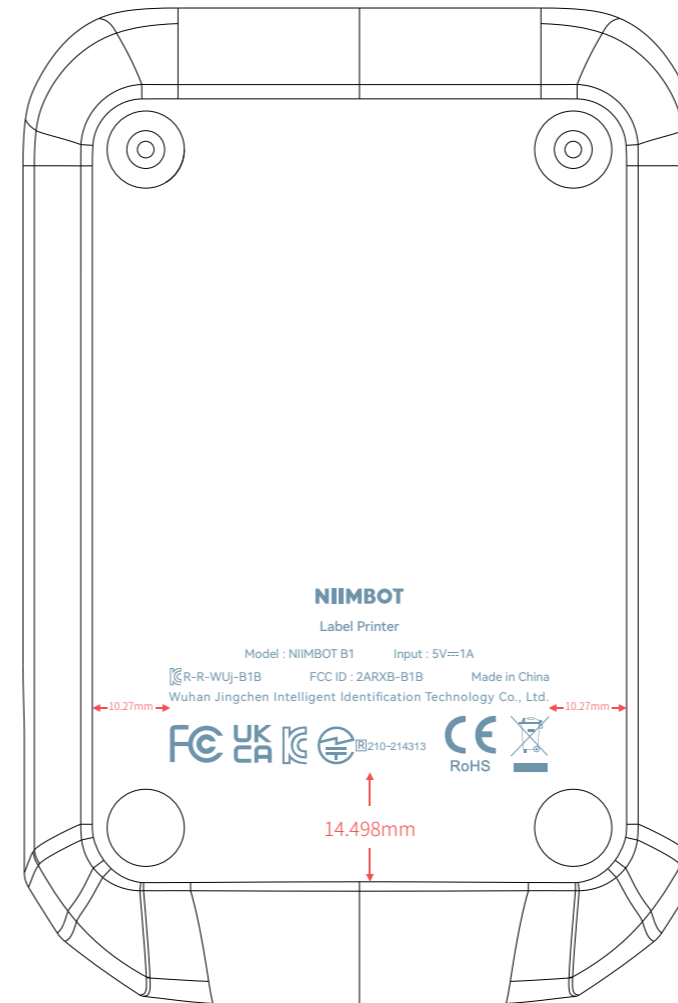

# English

printing color:  
 ● PANTONE 5425C C:45 M:16 Y:9 K:24

The MIC Logo height is 5mm\*5mm.

未标注尺寸公差 (角度±1°) Unmarked dimensional tolerances (angle ±1°)			
尺寸 size	A	B	C
L≤6	±0.05	±0.10	±0.20
6 < L≤30	±0.10	±0.20	±0.30
30 < L≤80	±0.15	±0.30	±0.40
80 < L≤180	±0.20	±0.40	±0.50
180 < L≤315	±0.30	±0.50	±0.70
180 < L≤315	±0.30	±0.50	±0.70