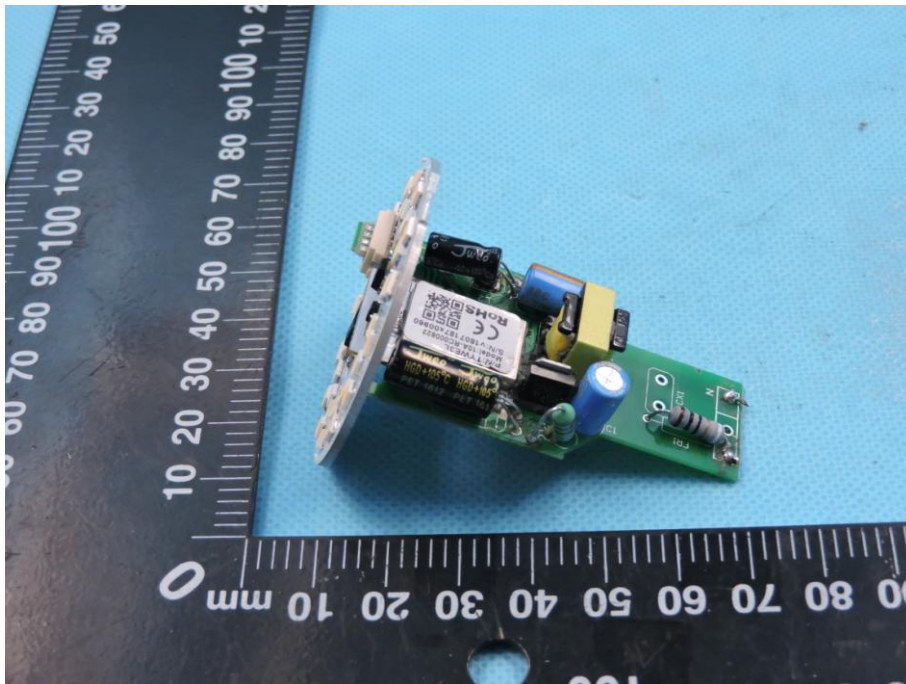

APPENDIX-PHOTOGRAPHS OF EUT CONSTRUCTIONAL DETAILS

FCC ID: 2ARWQLACWARGBCCT9W

Model Name: LAC-WiFi-A60-RGBCCT-9W

Photo 1

Photo 2

Photo 5

Photo 6

Photo 7