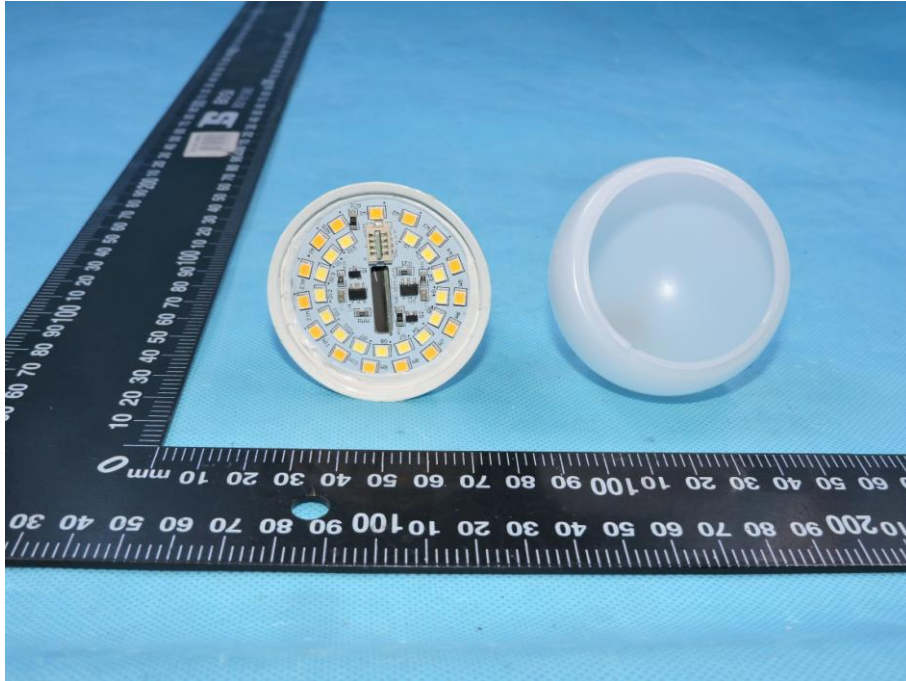

APPENDIX-PHOTOGRAPHS OF EUT CONSTRUCTIONAL DETAILS

FCC ID: 2ARWQLACWARGBCCT9W

Model Name: LAC-WiFi-A60-RGBCCT-9W

Photo 1

Photo 2

Photo 5

Photo 6

Photo 7