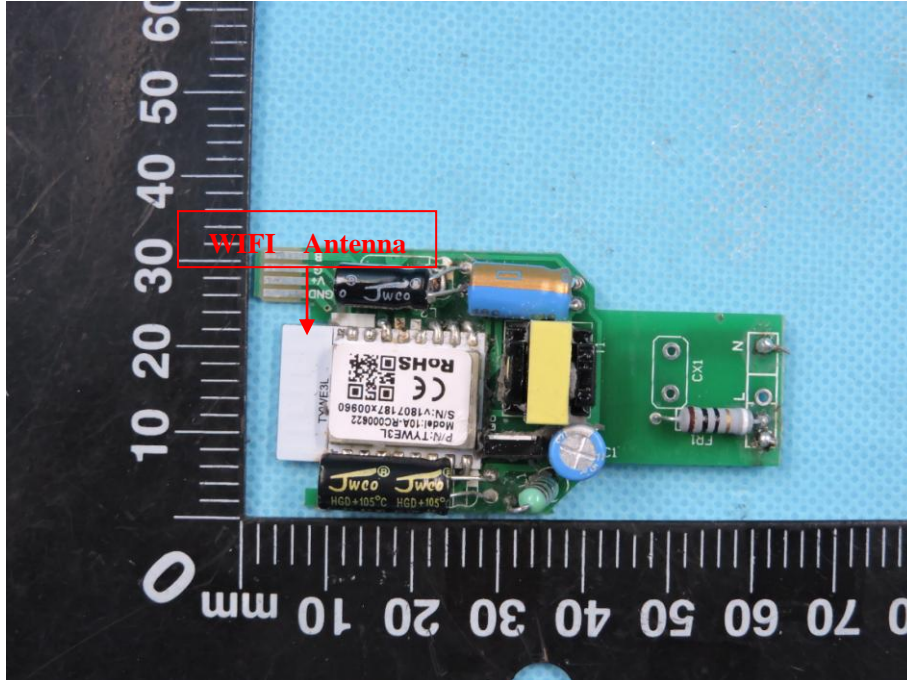

APPENDIX-PHOTOGRAPHS OF EUT CONSTRUCTIONAL DETAILS

FCC ID: 2ARWQLACWARGBCCT9W

Model Name: LAC-WiFi-A60-RGBCCT-9W

Photo 1

Photo 2

Photo 5

Photo 6

Photo 7