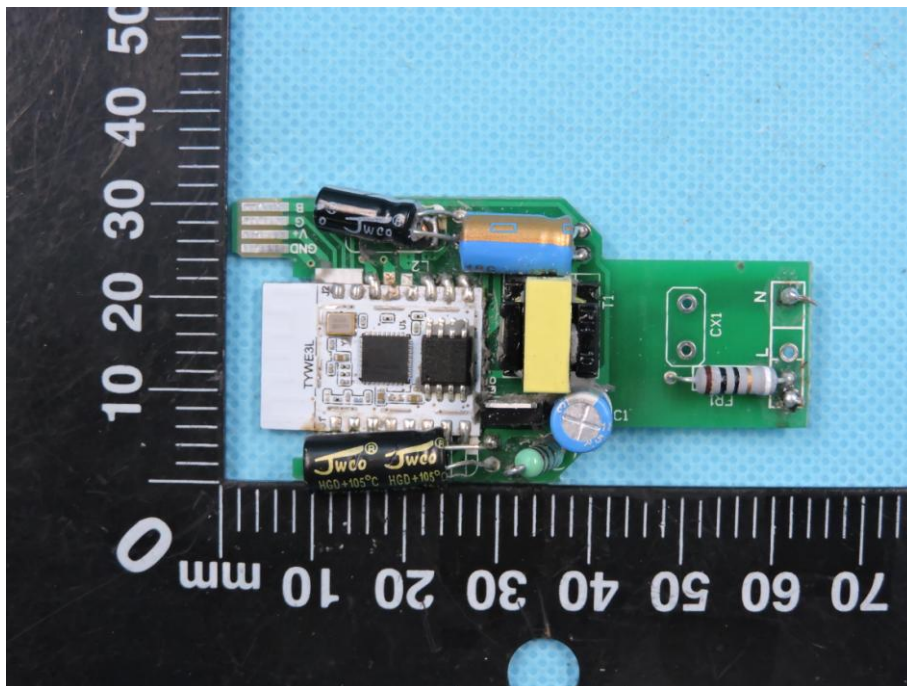

APPENDIX-PHOTOGRAPHS OF EUT CONSTRUCTIONAL DETAILS

FCC ID: 2ARWQLACWARGBCCT9W

Model Name: LAC-WiFi-A60-RGBCCT-9W

Photo 1

Photo 2

Photo 5

Photo 6

Photo 7