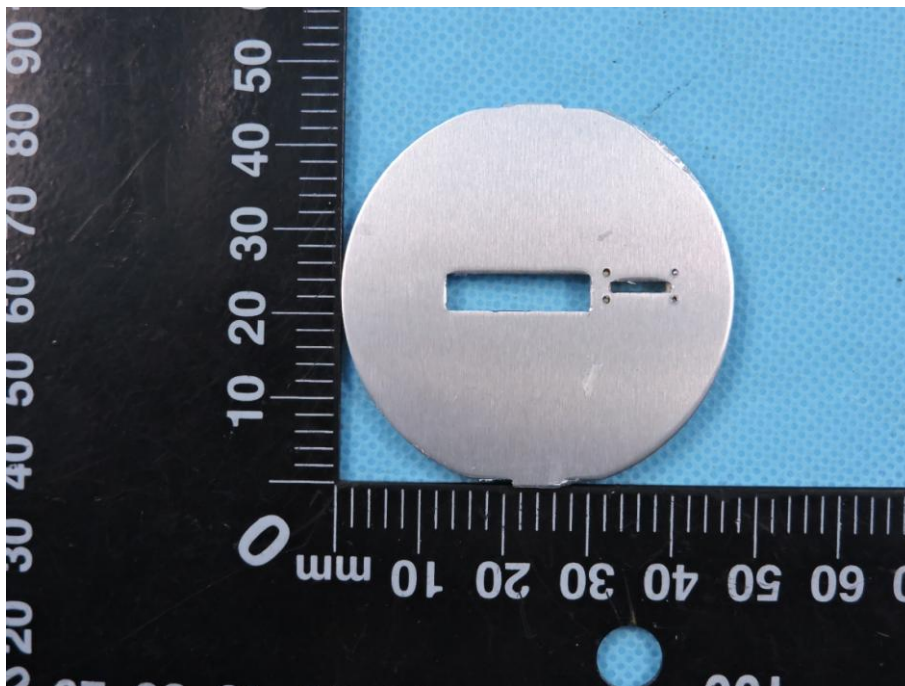

APPENDIX-PHOTOGRAPHS OF EUT CONSTRUCTIONAL DETAILS

FCC ID: 2ARWQLACWACCT9W

Model Name: LAC-WiFi-A60-CCT-9W

Photo 1

Photo 2

Photo 3

Photo 4

Photo 5