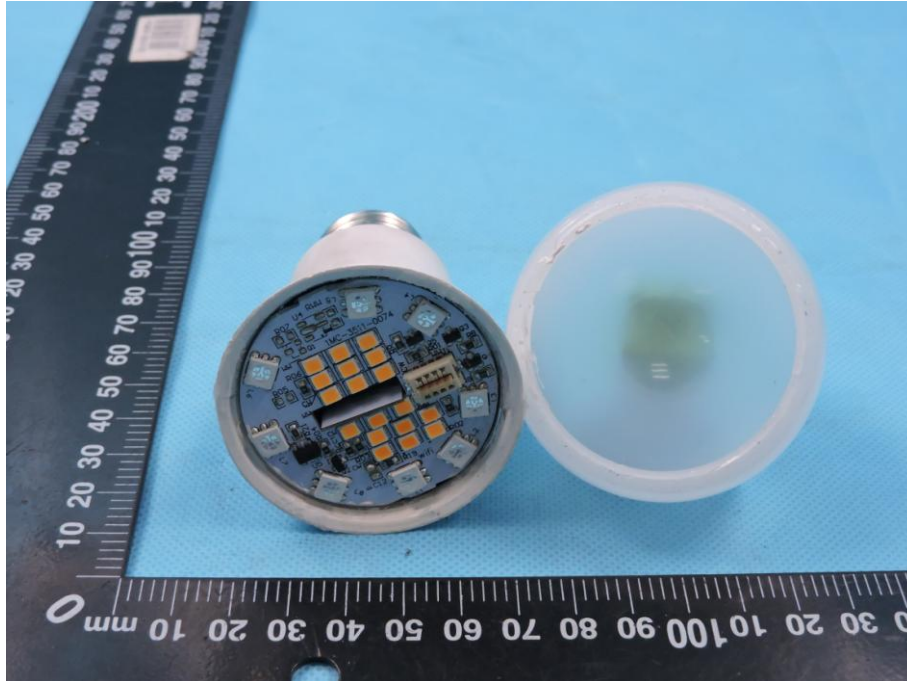

APPENDIX-PHOTOGRAPHS OF EUT CONSTRUCTIONAL DETAILS

FCC ID: 2ARWQLACWACCT9W

Model Name: LAC-WiFi-A60-CCT-9W

Photo 1

Photo 2

Photo 3

Photo 4

Photo 5

Photo 6

Photo 7

Photo 8