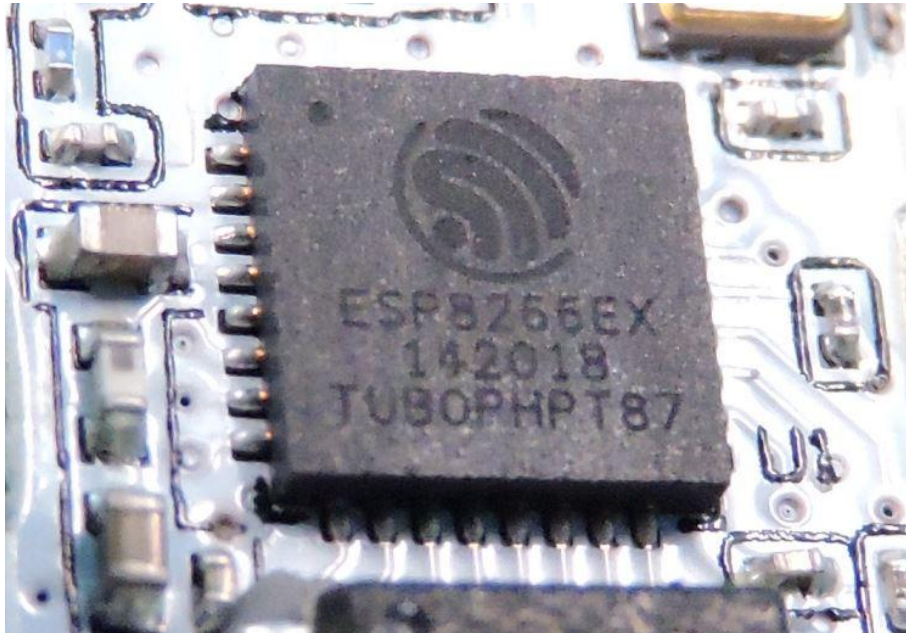

APPENDIX-PHOTOGRAPHS OF EUT CONSTRUCTIONAL DETAILS

FCC ID: 2ARWQLACWACCT9W

Model Name: LAC-WiFi-A60-CCT-9W

Photo 1

Photo 2

Photo 3

Photo 4

Photo 5

Photo 6

Photo 7

Photo 8