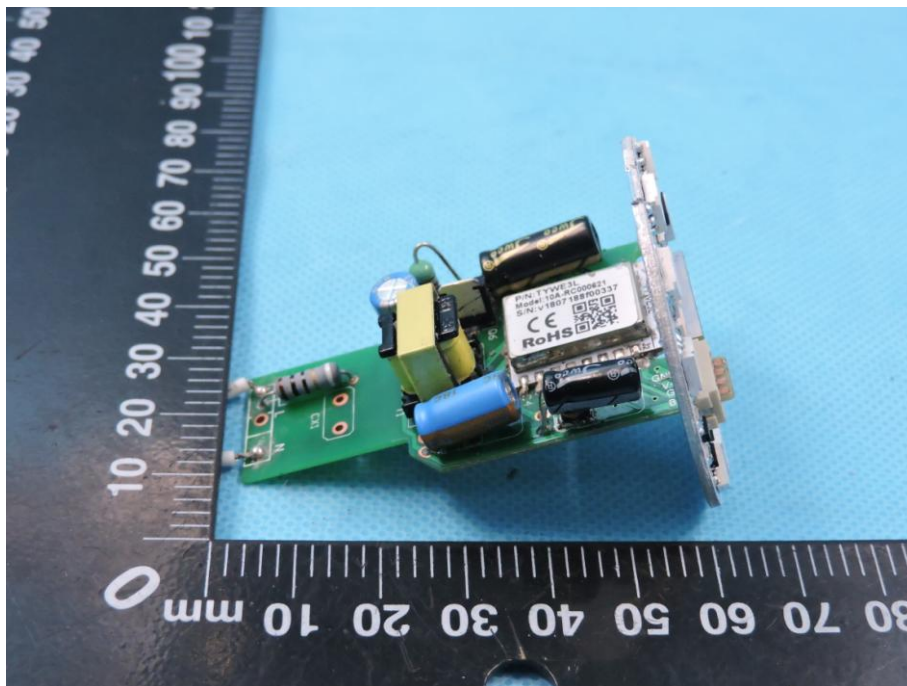

APPENDIX-PHOTOGRAPHS OF EUT CONSTRUCTIONAL DETAILS

FCC ID: 2ARWQLACWACCT9W

Model Name: LAC-WiFi-A60-CCT-9W

Photo 1

Photo 2

Photo 3

Photo 4

Photo 5