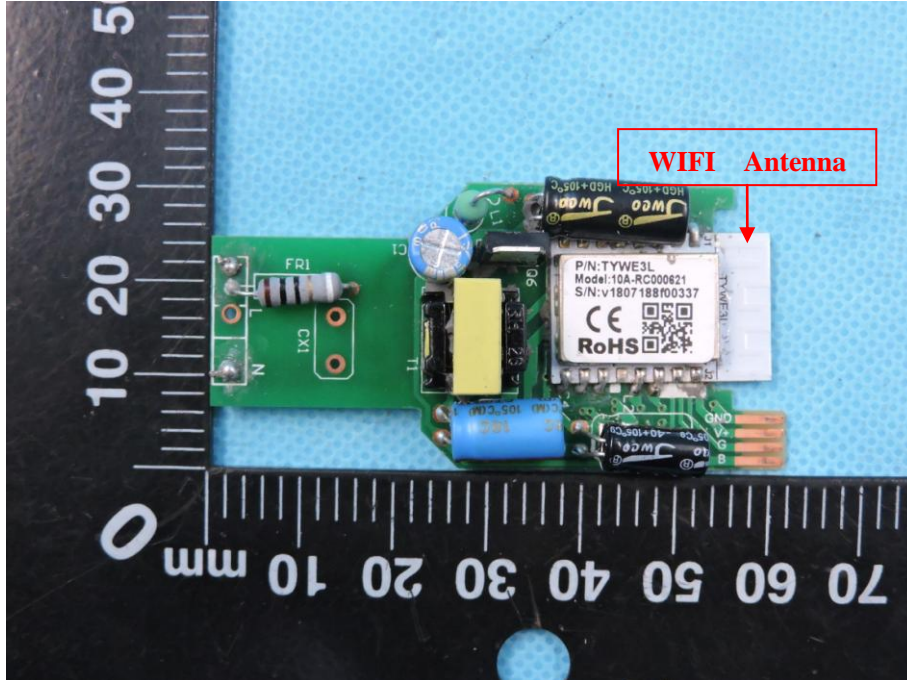

APPENDIX-PHOTOGRAPHS OF EUT CONSTRUCTIONAL DETAILS

FCC ID: 2ARWQLACWACCT9W

Model Name: LAC-WiFi-A60-CCT-9W

Photo 1

Photo 2

Photo 3

Photo 4

Photo 5