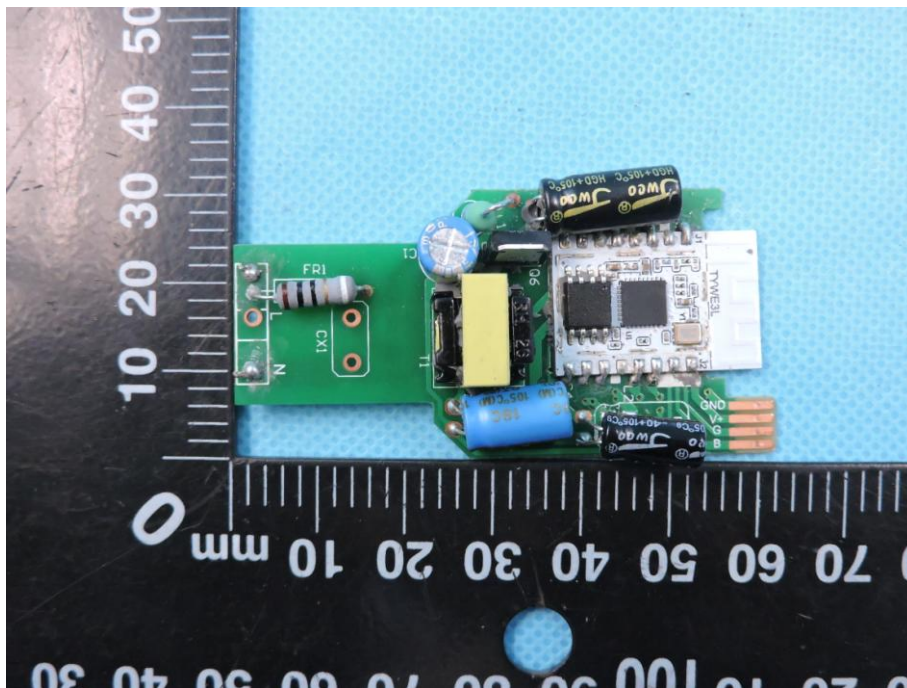

APPENDIX-PHOTOGRAPHS OF EUT CONSTRUCTIONAL DETAILS

FCC ID: 2ARWQLACWACCT9W

Model Name: LAC-WiFi-A60-CCT-9W

Photo 1

Photo 2

Photo 3

Photo 4

Photo 5

Photo 6

Photo 7

Photo 8