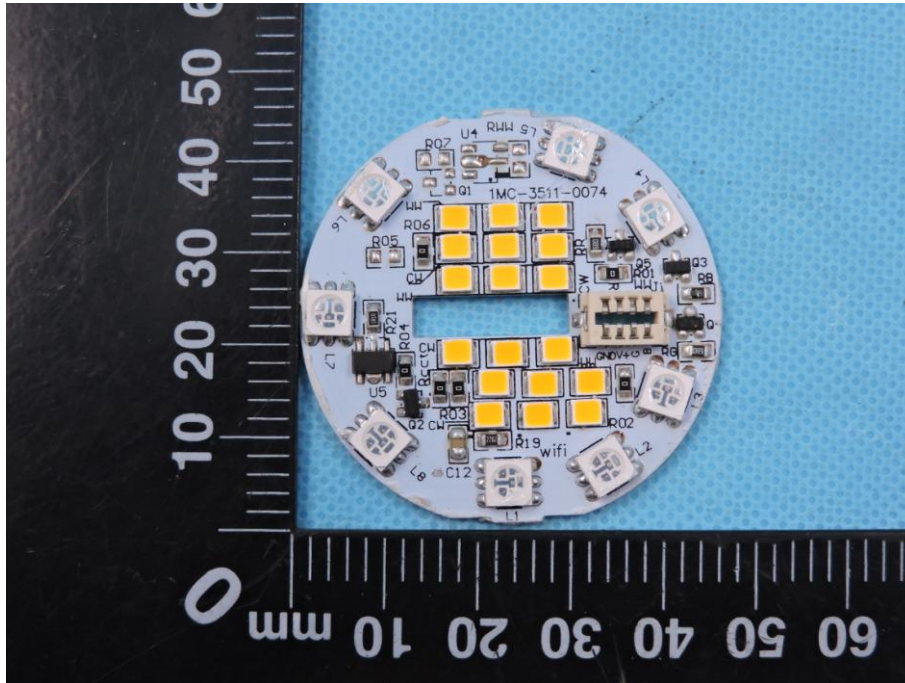

APPENDIX-PHOTOGRAPHS OF EUT CONSTRUCTIONAL DETAILS

FCC ID: 2ARWQLACWACCT9W

Model Name: LAC-WiFi-A60-CCT-9W

Photo 1

Photo 2

Photo 3

Photo 4

Photo 5

Photo 6

Photo 7

Photo 8