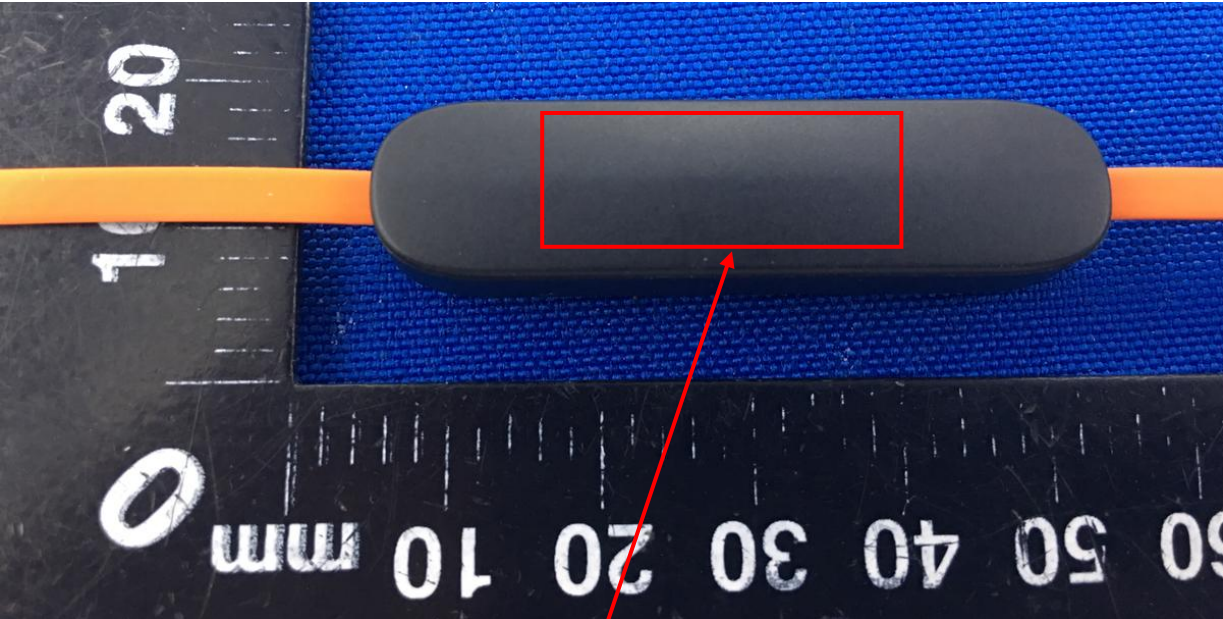

Label Artwork and Location

Model: Havoc BT

Label:

Size: L*W=24*10mm

Location