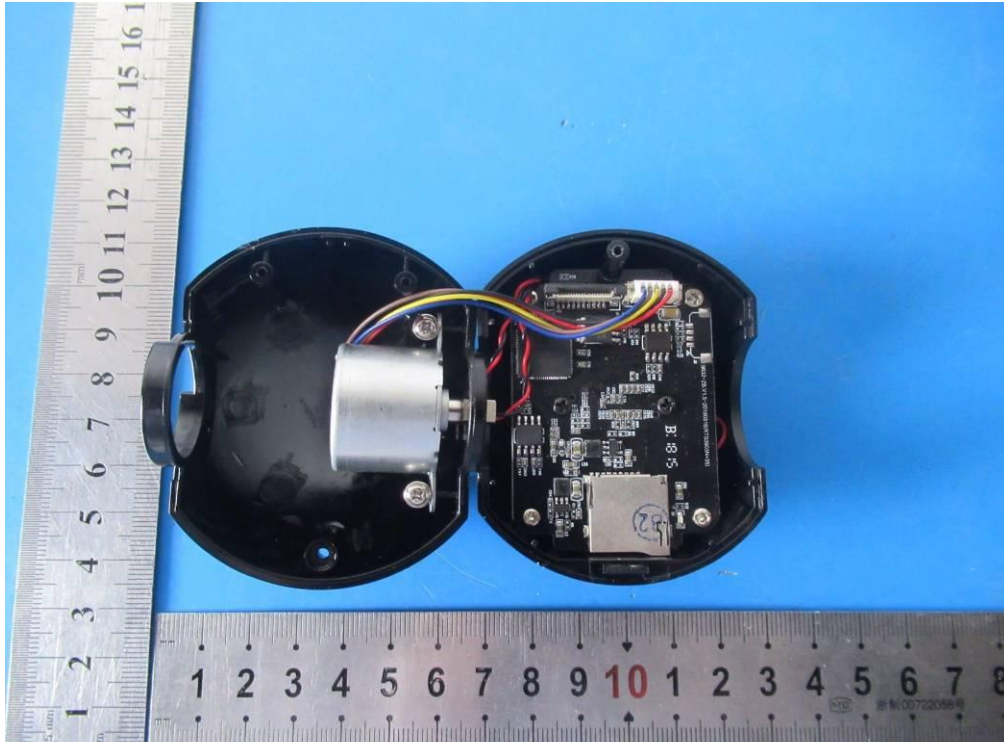

FCC ID: 2ARVP-SGT-G14

WIFI ANT