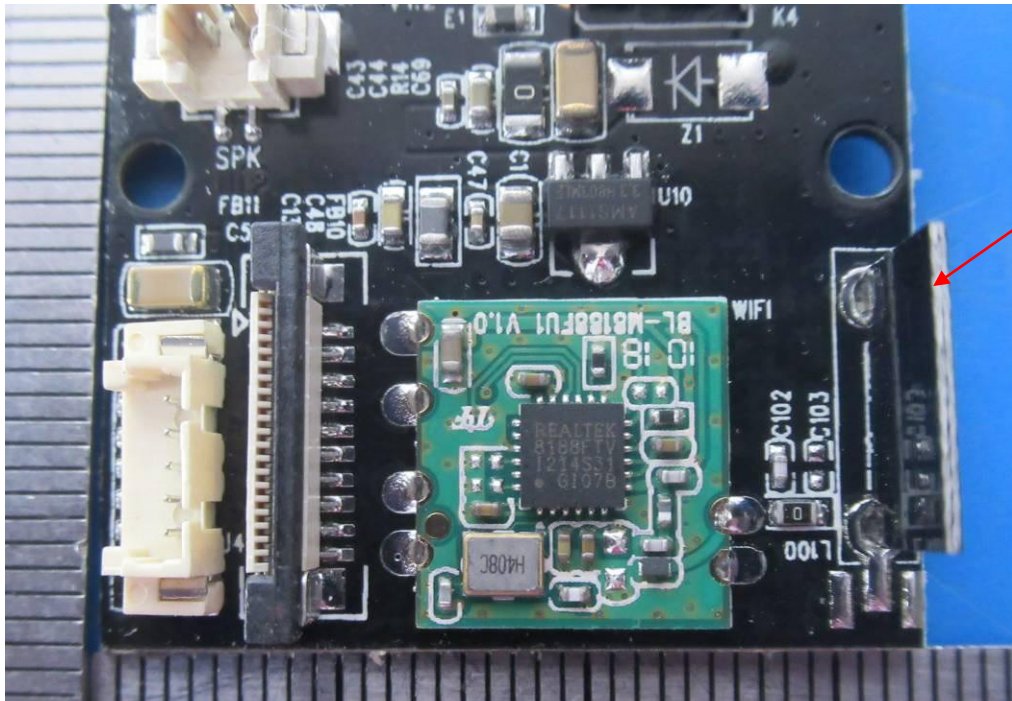

FCC ID: 2ARVP-SGT-G14

WIFI ANT