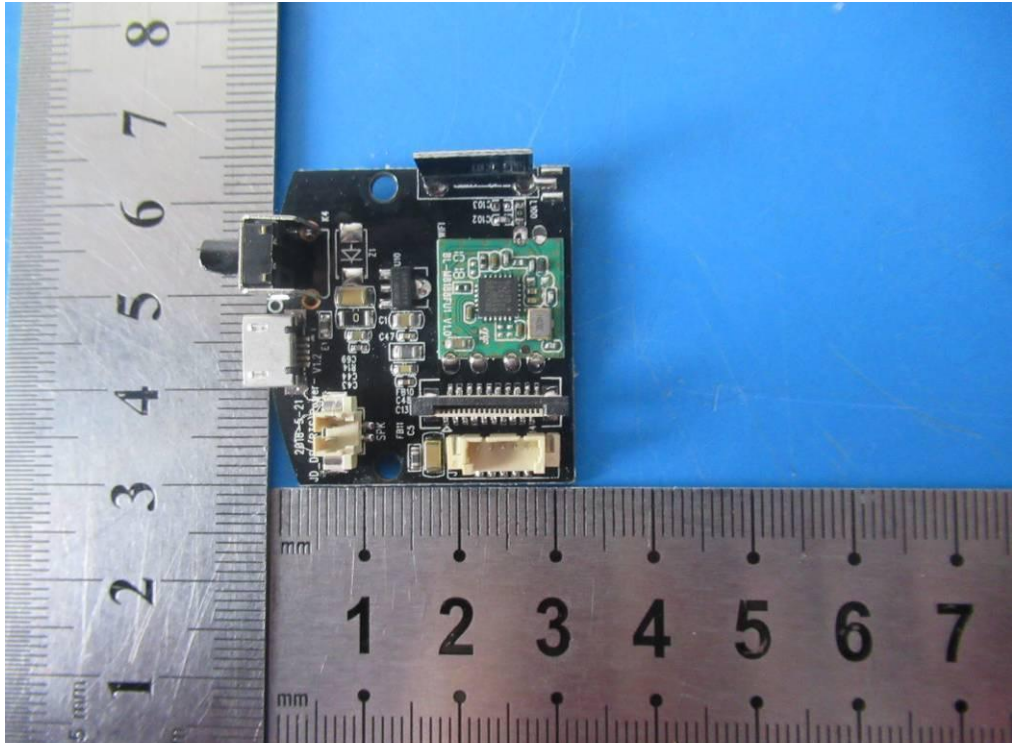

FCC ID: 2ARVP-SGT-G14

WIFI ANT