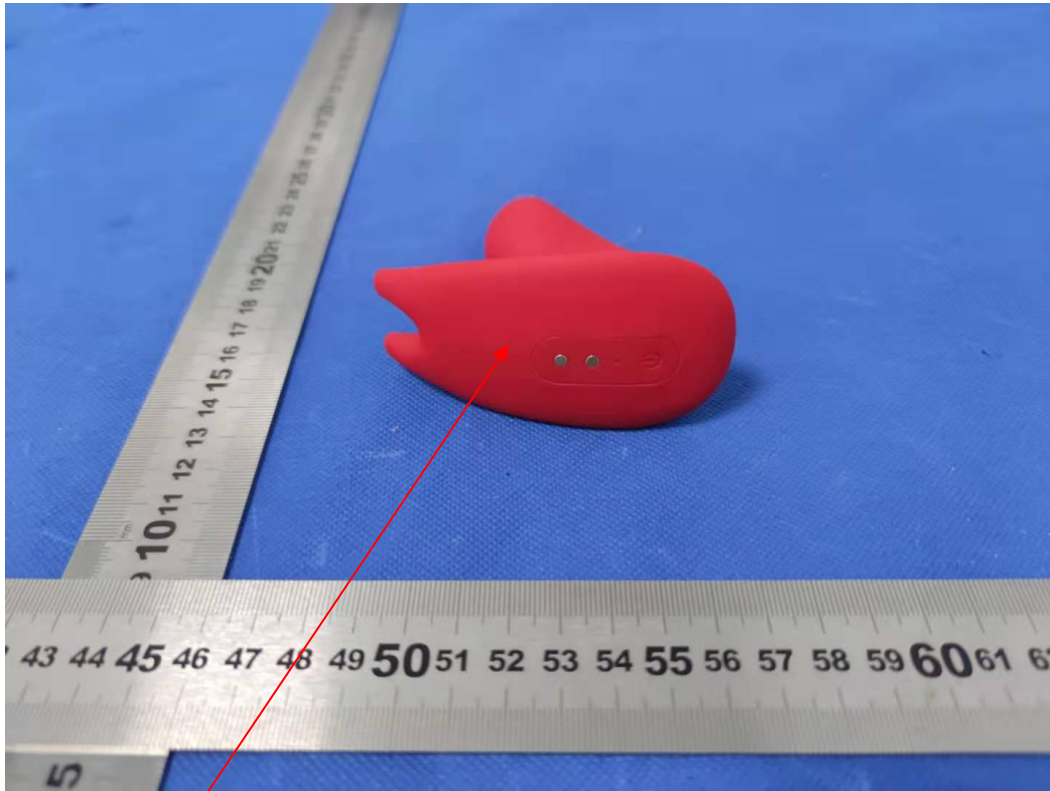

Label and Label Location

FCC ID: 2ARV3-SMV28

L*W: 10mm*7mm

white font on a Black label