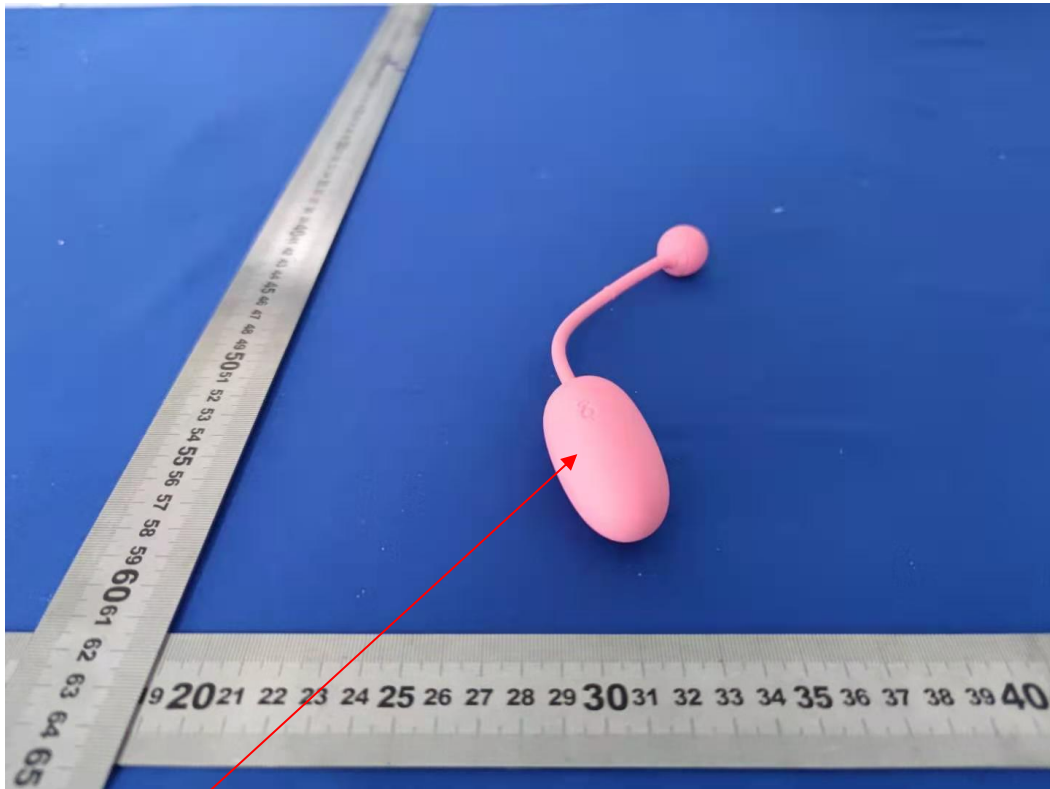

Label and Label Location

FCC ID: 2ARV3-SMV21

L*W: 10mm*7mm

white font on a Black label