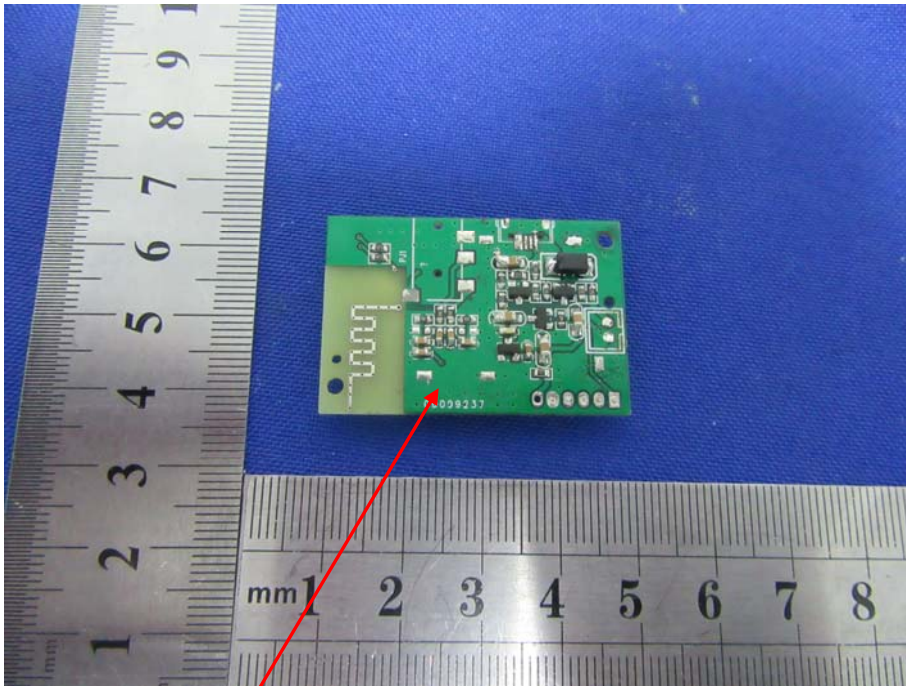

Label & label location

Size:20*5mm

FCC ID: 2ARV2EP266T-E02