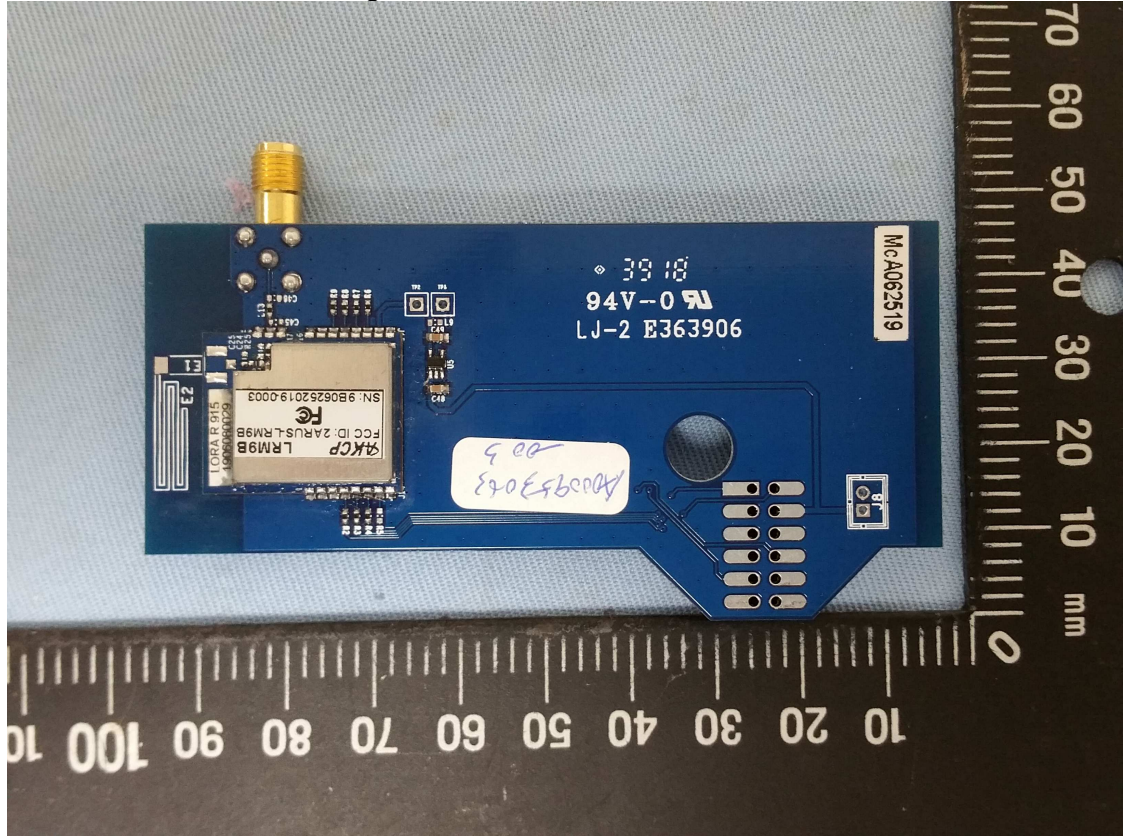

Product: LoRa RF Transceiver Module

Type Identification: LRM9B

Full modular with trace design external antenna connector

Product: LoRa RF Transceiver Module

Type Identification: LRM9B

Single Modular

Product: LoRa RF Transceiver Module

Type Identification: LRM9B

External Antenna

Product: LoRa RF Transceiver Module

Type Identification: LRM9B

Modular with a transfer board(for test mode)

Product: LoRa RF Transceiver Module

Type Identification: LRM9B