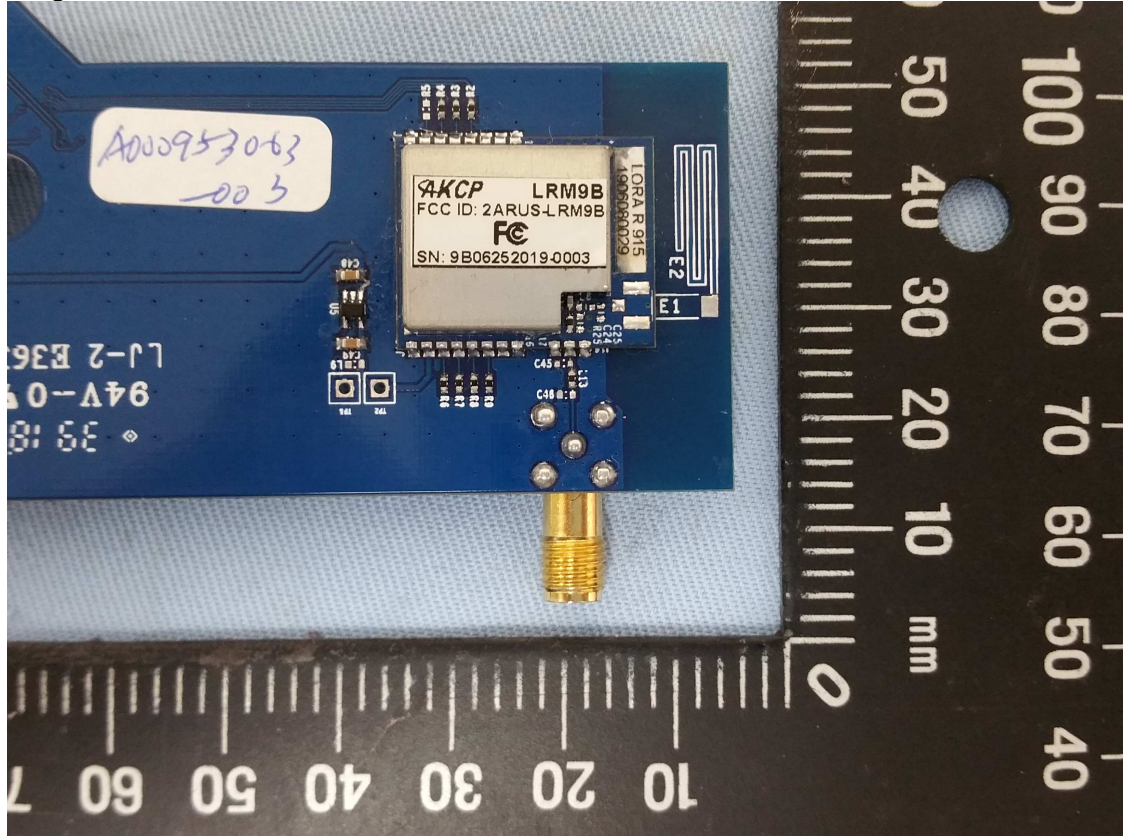

Product: LoRa RF Transceiver Module

Type Identification: LRM9B

Full modular with trace design external antenna connector

Product: LoRa RF Transceiver Module

Type Identification: LRM9B

Single Modular

Product: LoRa RF Transceiver Module

Type Identification: LRM9B

External Antenna

Product: LoRa RF Transceiver Module

Type Identification: LRM9B

Modular with a transfer board(for test mode)

Product: LoRa RF Transceiver Module

Type Identification: LRM9B