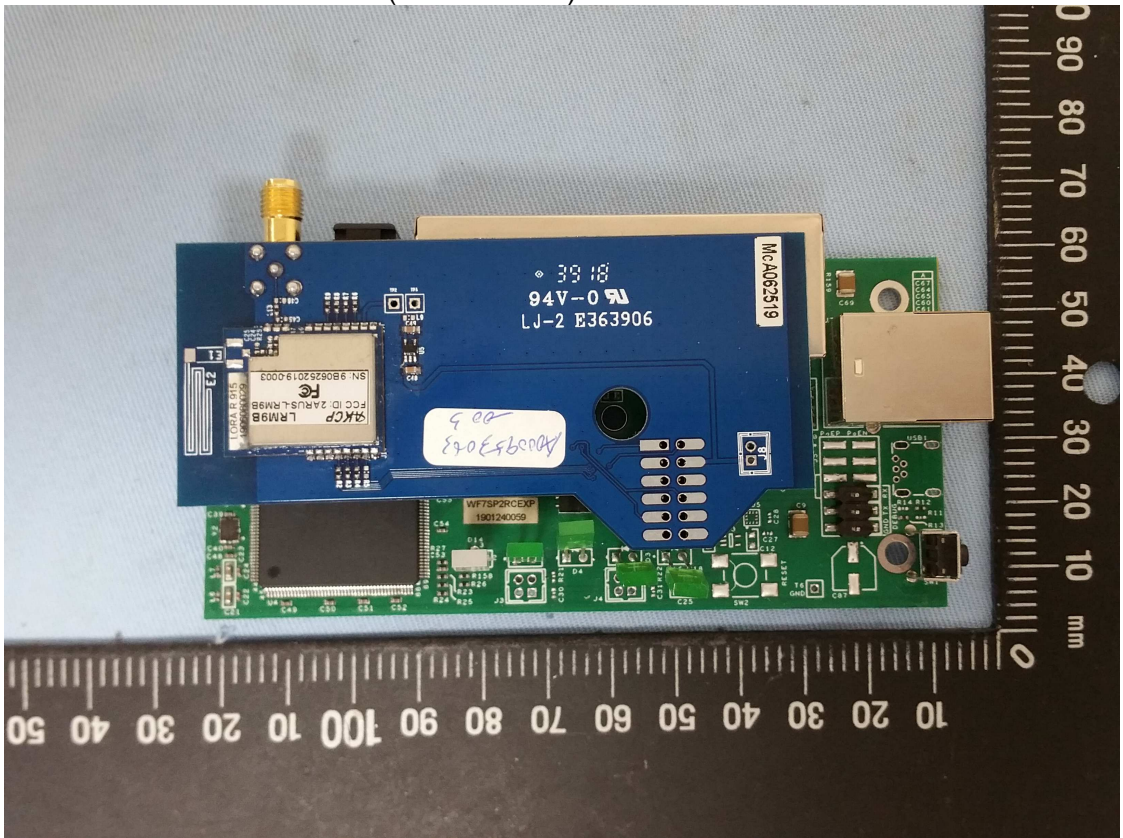

Product: LoRa RF Transceiver Module

Type Identification: LRM9B

Full modular with trace design external antenna connector

Product: LoRa RF Transceiver Module

Type Identification: LRM9B

Single Modular

Product: LoRa RF Transceiver Module

Type Identification: LRM9B

External Antenna

Product: LoRa RF Transceiver Module

Type Identification: LRM9B

Modular with a transfer board(for test mode)

Product: LoRa RF Transceiver Module

Type Identification: LRM9B