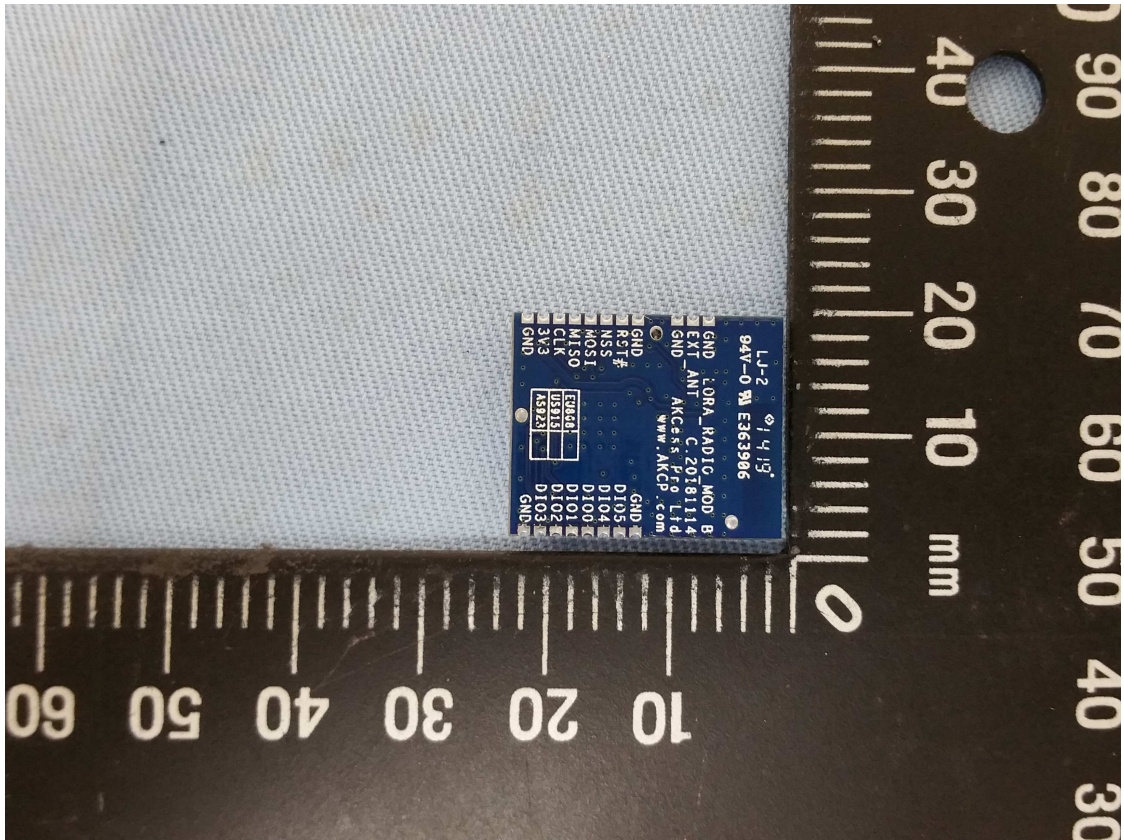

Product: LoRa RF Transceiver Module

Type Identification: LRM9B

Full modular with trace design external antenna connector

Product: LoRa RF Transceiver Module

Type Identification: LRM9B

Single Modular

Product: LoRa RF Transceiver Module

Type Identification: LRM9B

External Antenna

Product: LoRa RF Transceiver Module

Type Identification: LRM9B

Modular with a transfer board(for test mode)

Product: LoRa RF Transceiver Module

Type Identification: LRM9B