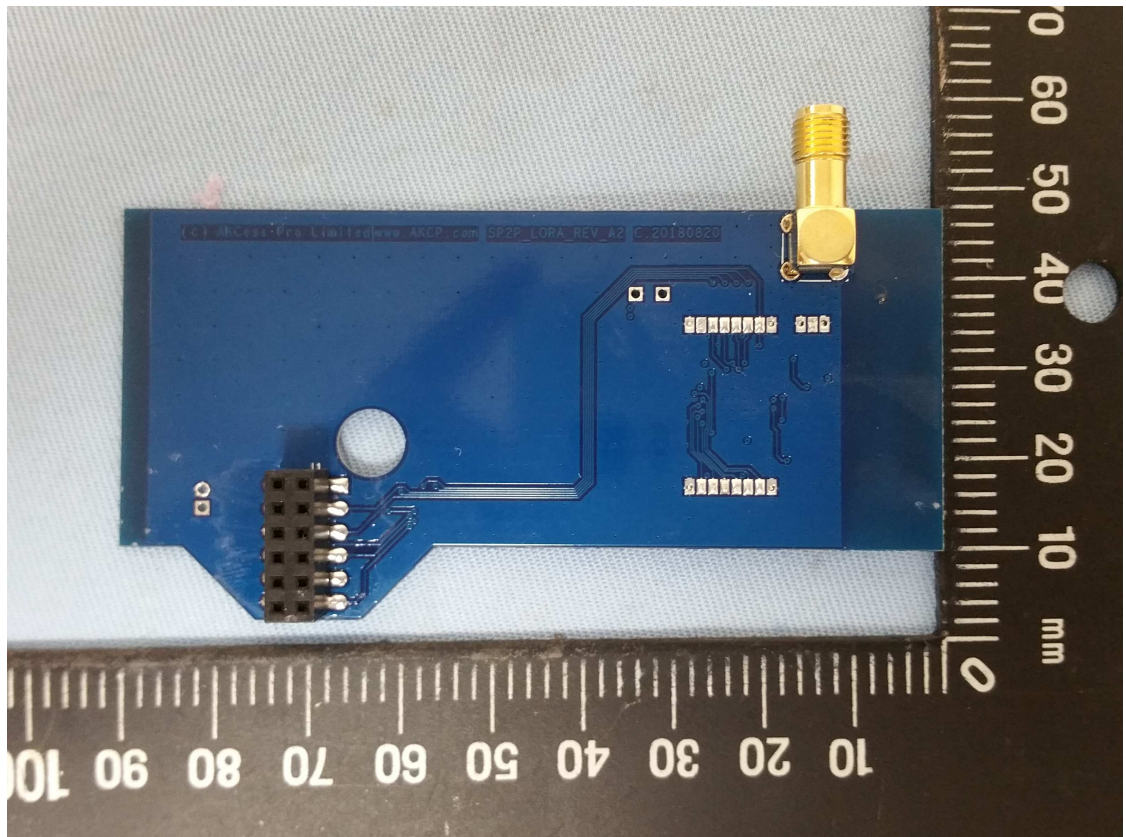

Product: LoRa RF Transceiver Module

Type Identification: LRM9B

Full modular with trace design external antenna connector

Product: LoRa RF Transceiver Module

Type Identification: LRM9B

Single Modular

Product: LoRa RF Transceiver Module

Type Identification: LRM9B

External Antenna

Product: LoRa RF Transceiver Module

Type Identification: LRM9B

Modular with a transfer board(for test mode)

Product: LoRa RF Transceiver Module

Type Identification: LRM9B