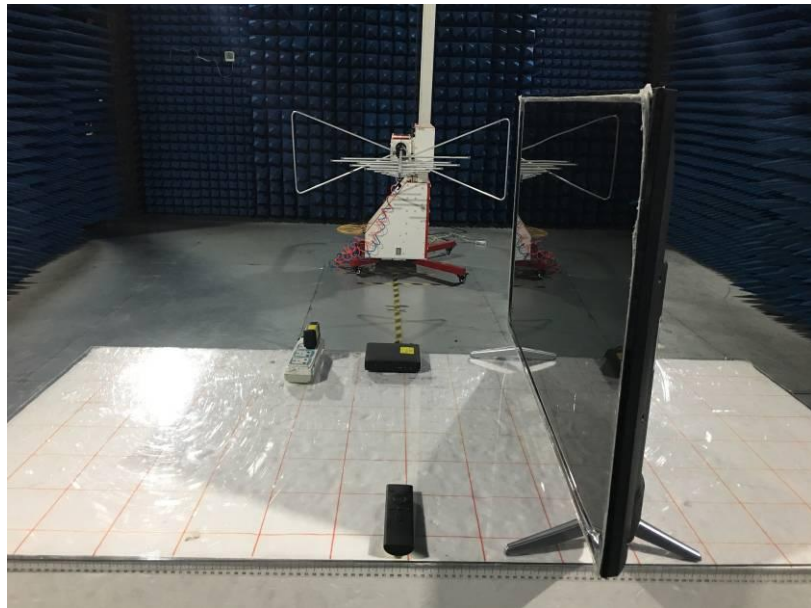

Test model number: RSTV-A4K-16

Radiated Emission

Conducted Emission