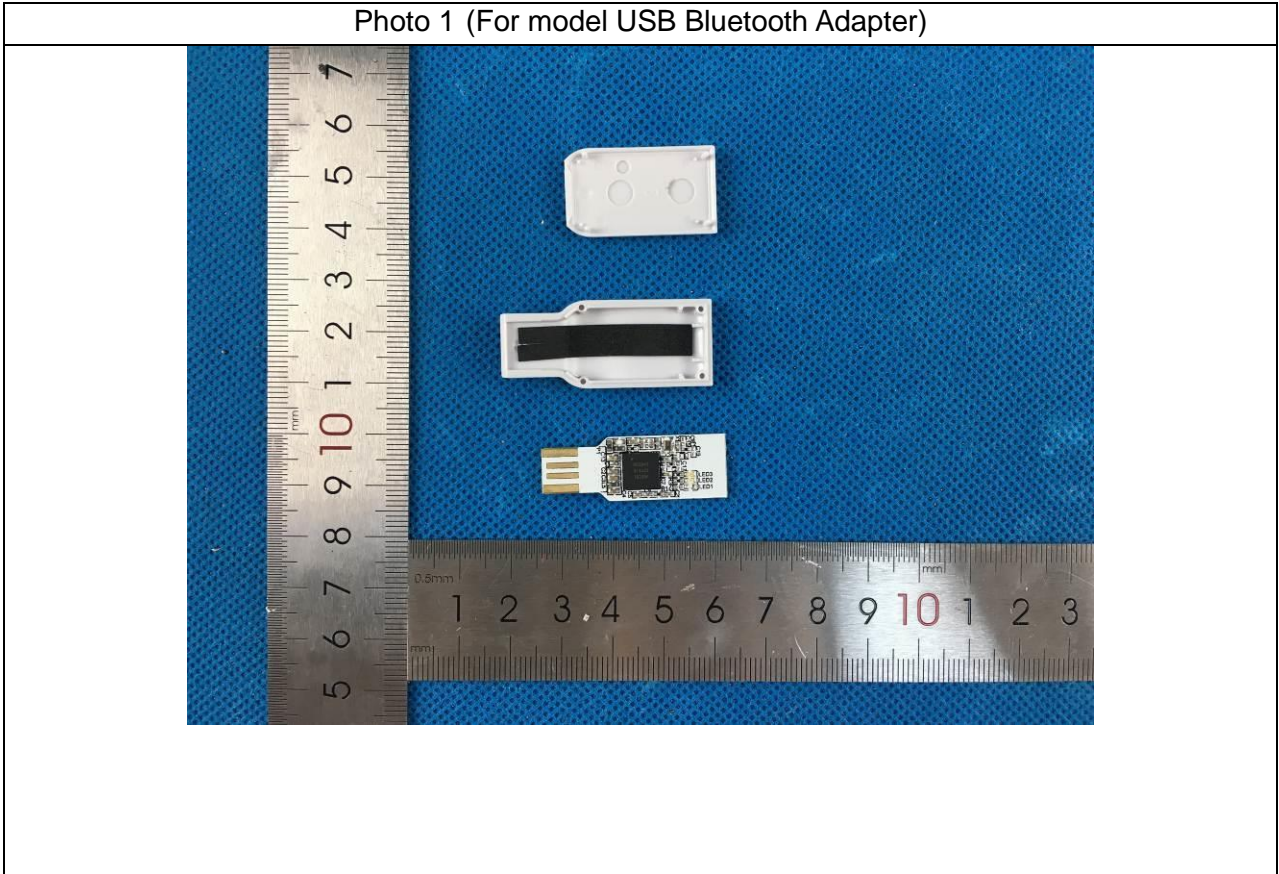

APPENDIX 1: EUT PHOTO

FCC ID: 2ARUK-ADAPTER

Photo 1 (For model USB Bluetooth Adapter)

Photo 2

Photo 3

----END OF REPORT----