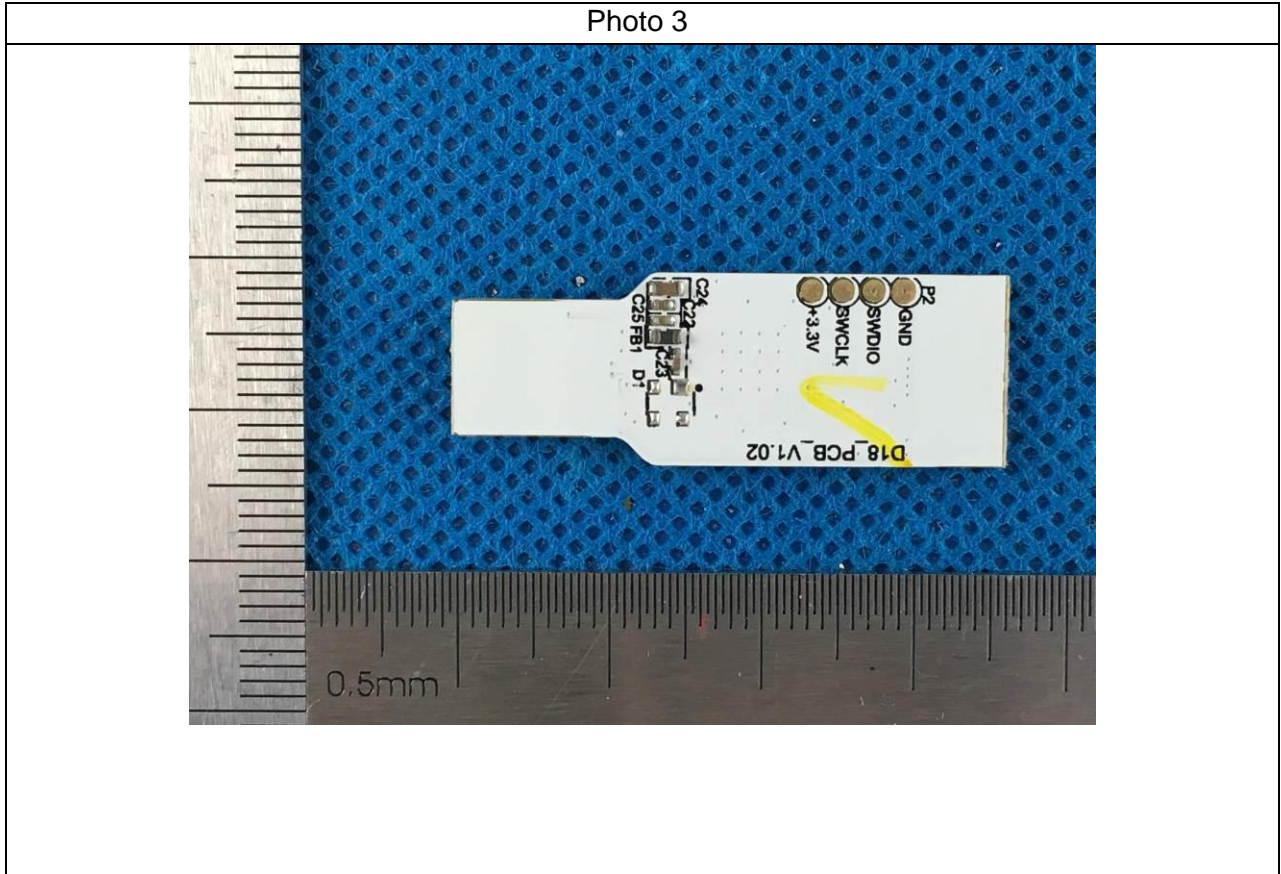

APPENDIX 1: EUT PHOTO

FCC ID: 2ARUK-ADAPTER

Photo 1 (For model USB Bluetooth Adapter)

Photo 2

Photo 3

----END OF REPORT----