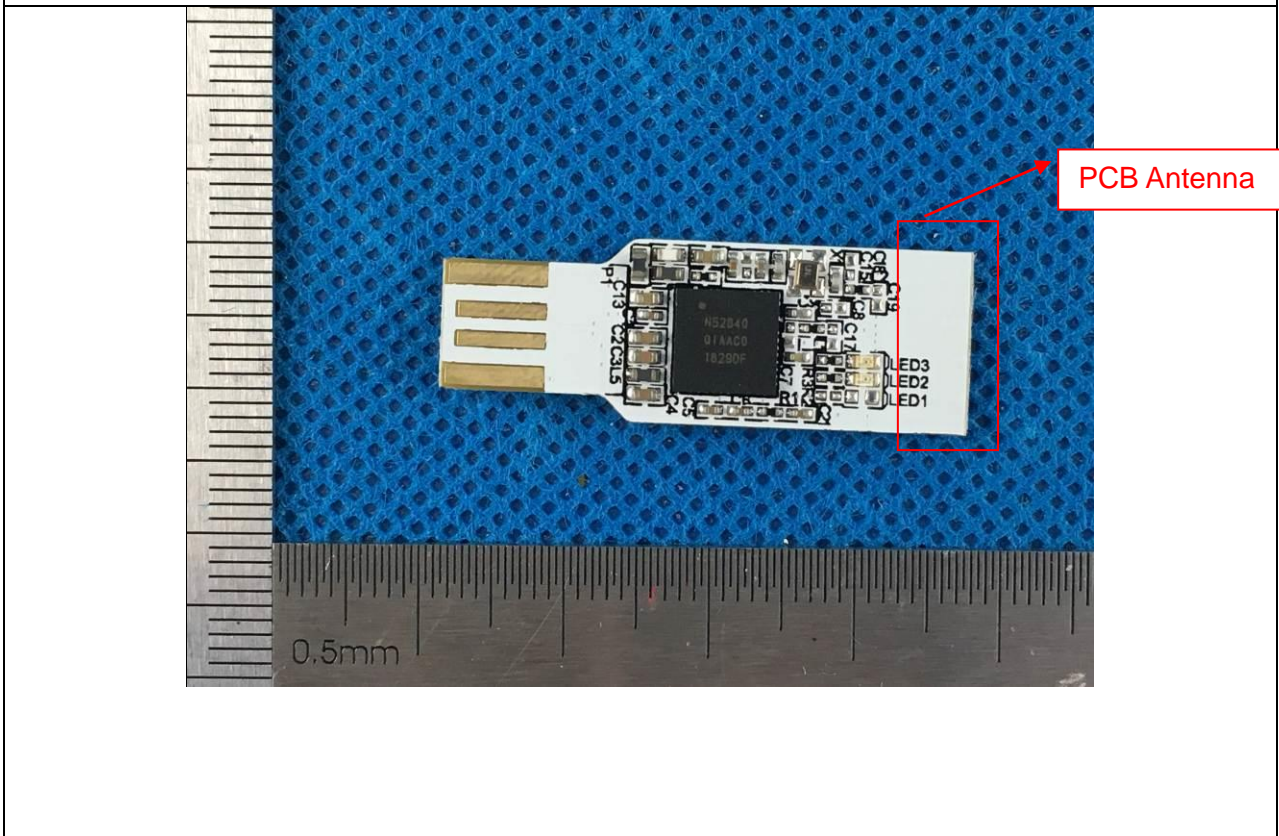

APPENDIX 1: EUT PHOTO

FCC ID: 2ARUK-ADAPTER

Photo 1 (For model USB Bluetooth Adapter)

Photo 2

Photo 3

----END OF REPORT----