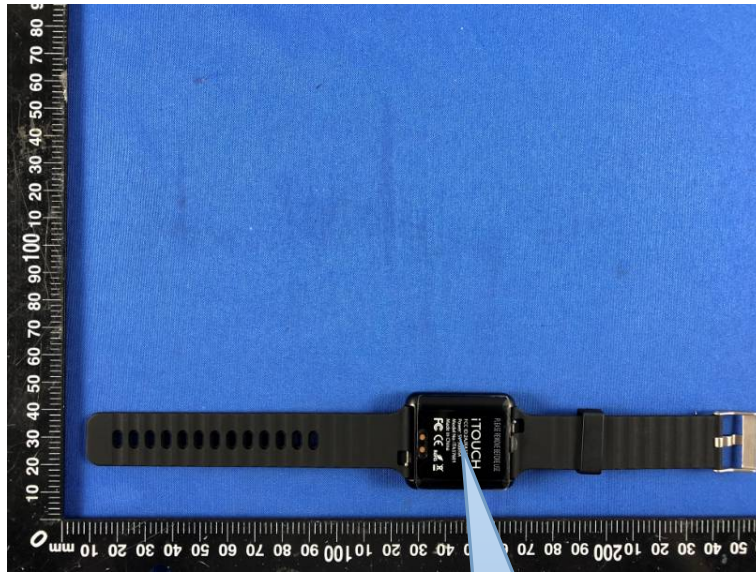

FCC ID Label Information

1. Label location:

FCCID Label Location

2. FCC ID Label:

FCC ID:2ARUI3760N02