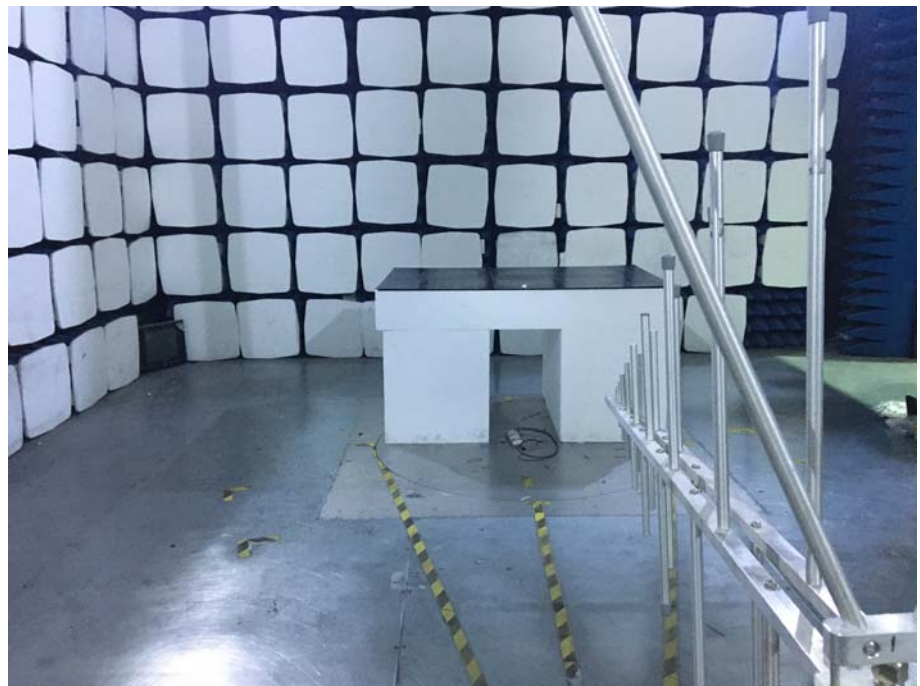

EXHIBIT 4 - TEST SETUP PHOTOGRAPHS

**Conducted Emission
Test Setup**

**Radiation Emission Test
Setup (Below 30MHz)**

Radiation Emission Test Setup (30MHz to 1GHz)

Radiation Emission Test Setup (1GHz to 18GHz)

Radiation Emission Test Setup (Above 18GHz)

******* END OF REPORT *******