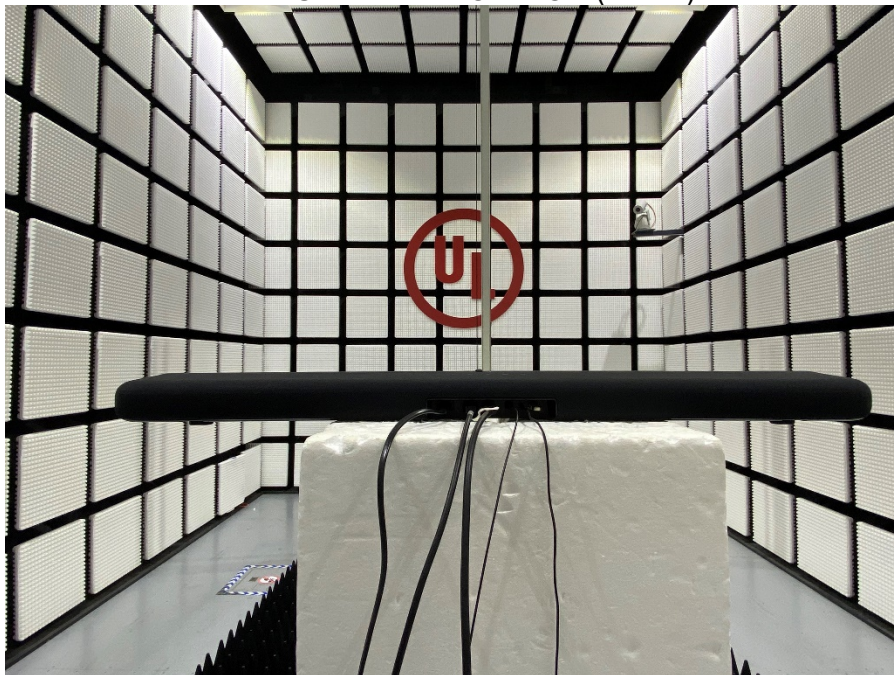

Appendix II

Setup Photographs

RADIATED RF MEASUREMENT SETUP (ABOVE 1 GHz)

MEASUREMENT POSITION (X axis)

MEASUREMENT POSITION (Y axis)

MEASUREMENT POSITION (Z axis)

RADIATED RF MEASUREMENT SETUP (30MHz~1GHz)

RADIATED RF MEASUREMENT SETUP (Below 30MHz)

POWERLINE CONDUCTED EMISSIONS MEASUREMENT SETUP