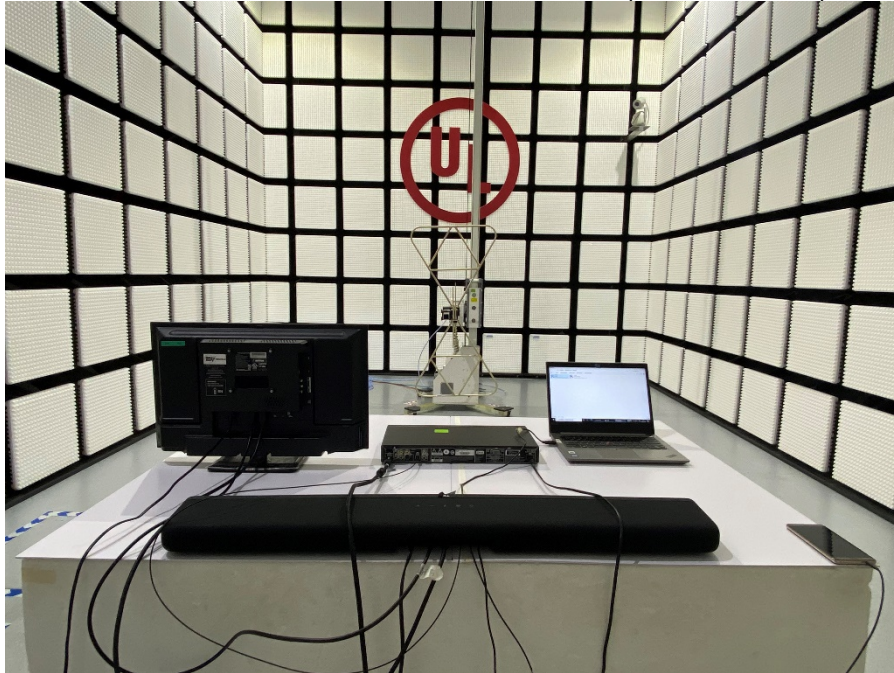

Appendix II

Setup Photographs

RADIATED RF MEASUREMENT SETUP (ABOVE 1 GHz)

MEASUREMENT POSITION (X axis)

MEASUREMENT POSITION (Y axis)

MEASUREMENT POSITION (Z axis)

RADIATED RF MEASUREMENT SETUP (30MHz~1GHz)

RADIATED RF MEASUREMENT SETUP (Below 30MHz)

POWERLINE CONDUCTED EMISSIONS MEASUREMENT SETUP