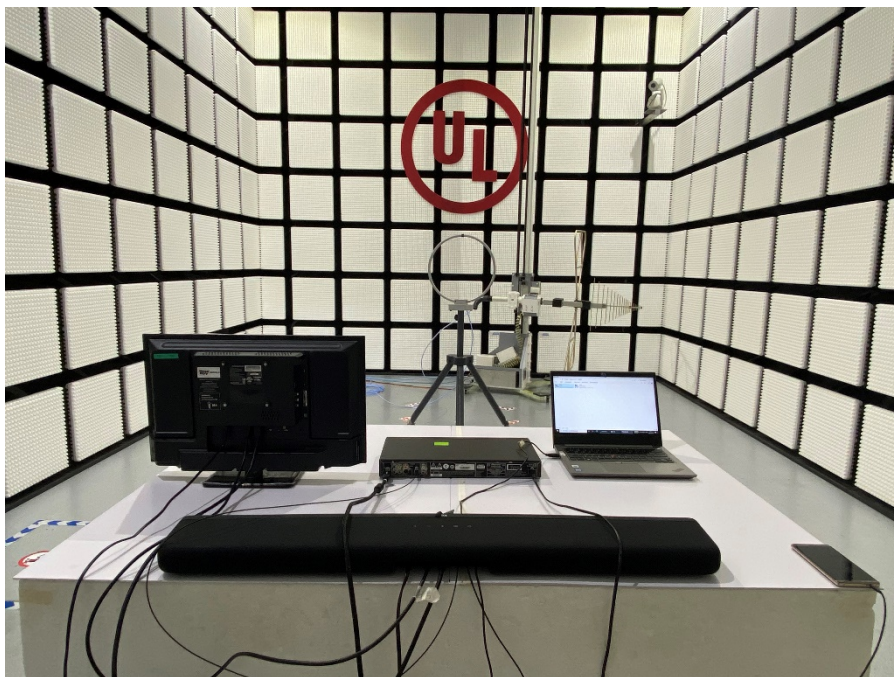

Appendix II

Setup Photographs

RADIATED RF MEASUREMENT SETUP (ABOVE 1 GHz)

MEASUREMENT POSITION (X axis)

MEASUREMENT POSITION (Y axis)

MEASUREMENT POSITION (Z axis)

RADIATED RF MEASUREMENT SETUP (30MHz~1GHz)

RADIATED RF MEASUREMENT SETUP (Below 30MHz)

POWERLINE CONDUCTED EMISSIONS MEASUREMENT SETUP