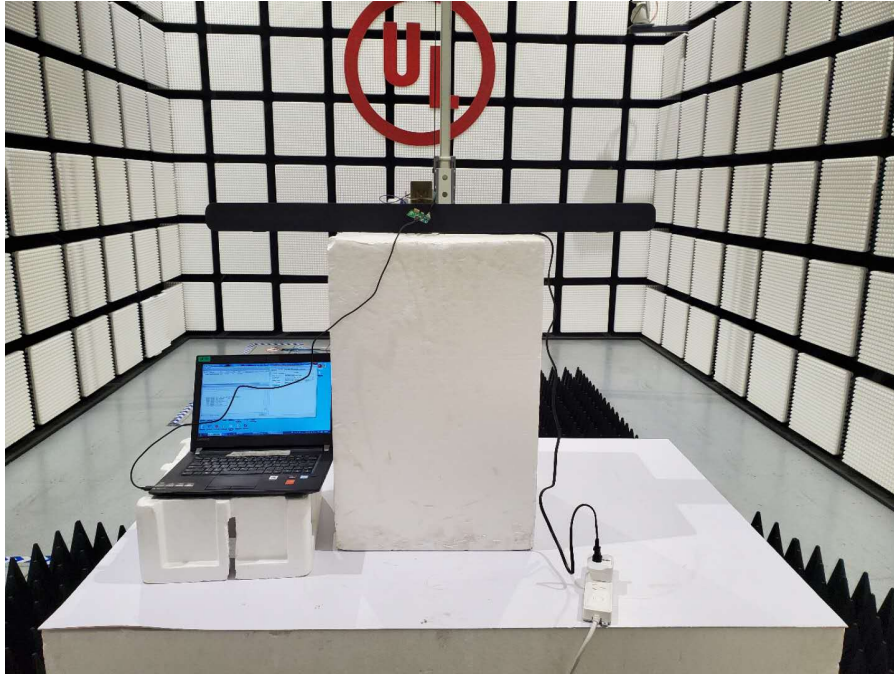

Appendix II

Setup Photographs

RADIATED RF MEASUREMENT SETUP (ABOVE 1 GHz)

MEASUREMENT POSITION (X axis)

MEASUREMENT POSITION (Y axis)

MEASUREMENT POSITION (Z axis)

RADIATED RF MEASUREMENT SETUP (30MHz~1GHz)

RADIATED RF MEASUREMENT SETUP (Below 30MHz)

POWERLINE CONDUCTED EMISSIONS MEASUREMENT SETUP