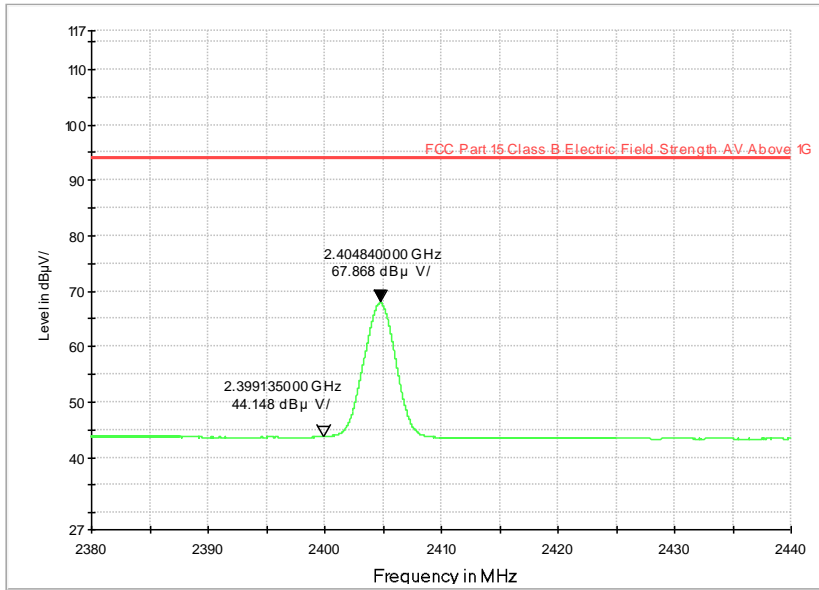

PK:

Electric Field Strength 1-18GdBuV TX

AV:

Electric Field Strength 1-18GdBuV TX

PK:

Electric Field Strength 1-18GdBuV TX

AV:

Electric Field Strength 1-18GdBuV TX