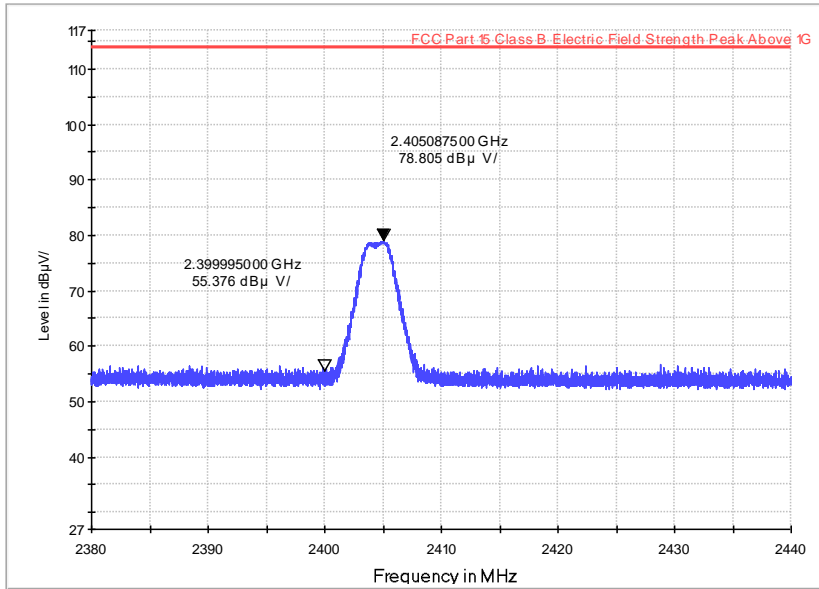

PK:

Electric Field Strength 1-18GdBuV TX

AV:

Electric Field Strength 1-18GdBuV TX

PK:

Electric Field Strength 1-18GdBuV TX

AV:

Electric Field Strength 1-18GdBuV TX