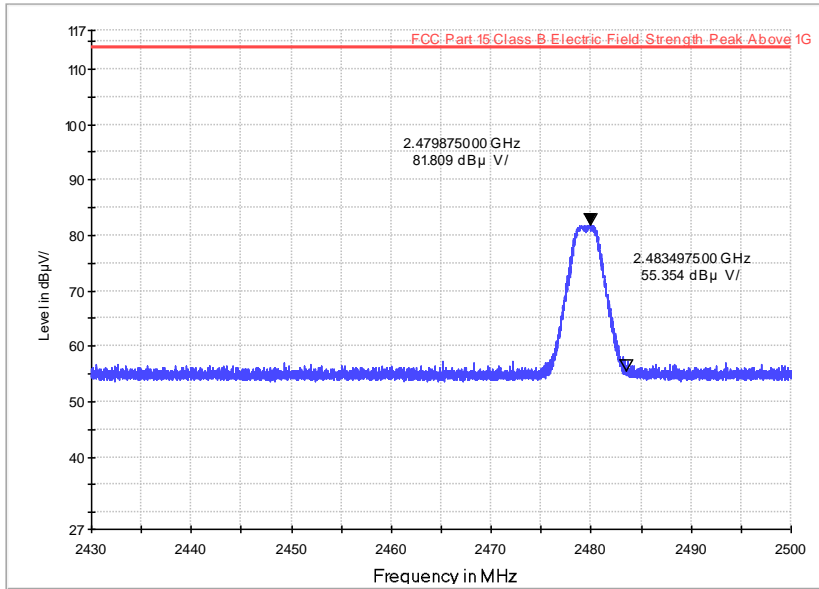

PK:

Electric Field Strength 1-18GdBuV TX

AV:

Electric Field Strength 1-18GdBuV TX

PK:

Electric Field Strength 1-18GdBuV TX

AV:

Electric Field Strength 1-18GdBuV TX