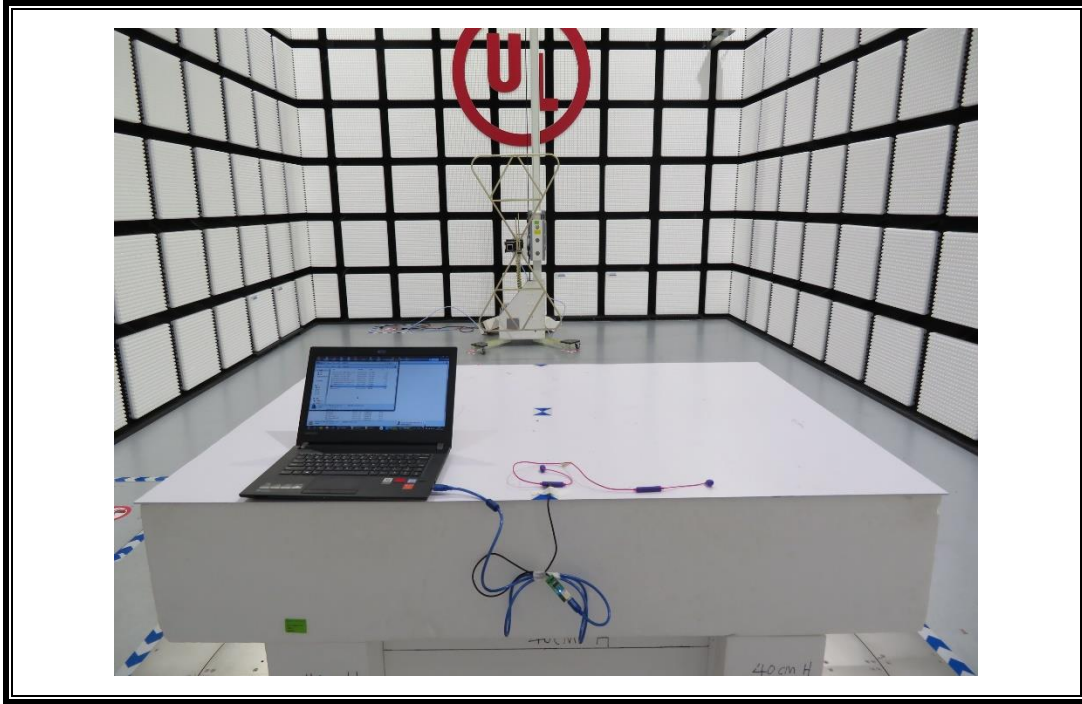

Appendix II

Setup Photographs

RADIATED RF MEASUREMENT SETUP (30MHz ~ 1 GHz)

POWERLINE CONDUCTED EMISSIONS MEASUREMENT SETUP

RADIATED RF MEASUREMENT SETUP (Below 30MHz)

RADIATED RF MEASUREMENT SETUP (Above 1G – X axis)

RADIATED RF MEASUREMENT SETUP (Above 1G – Y axis)

RADIATED RF MEASUREMENT SETUP (Above 1G – Z axis)