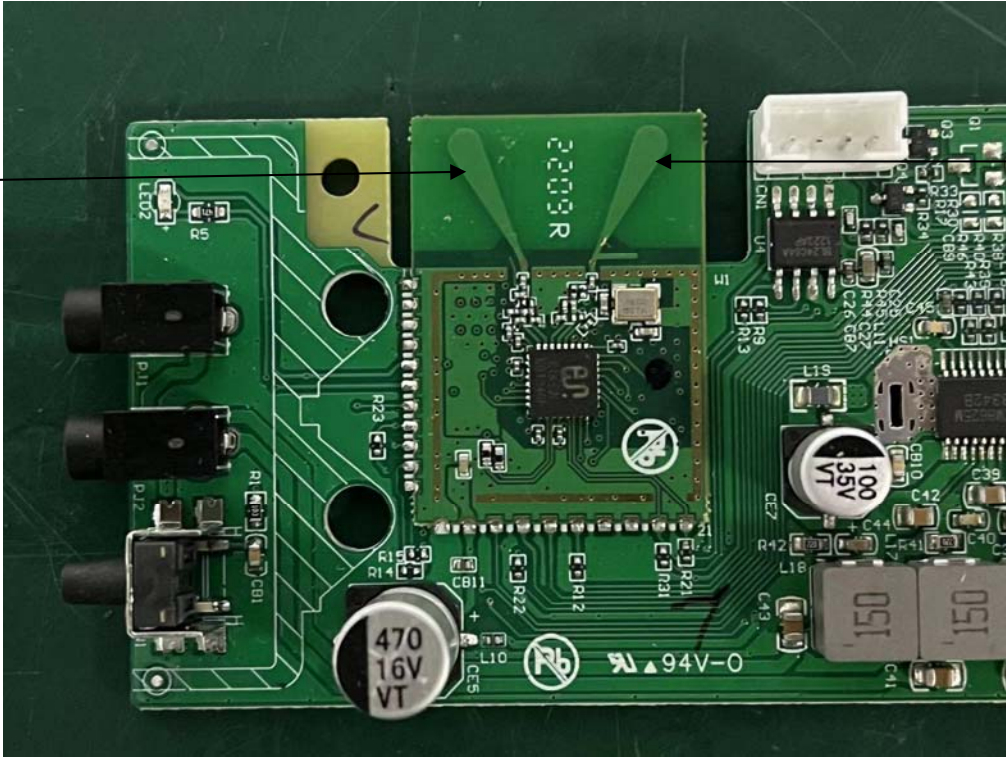

Internal Photos
M/N: S645W-SW

Internal Photos
M/N: S645W-SW

Internal Photos
M/N: S645W-SW

Internal Photos
M/N: S645W-SW

Internal Photos
M/N: S645W-SW

5.8G TX
Left
Antenna

5.8G RX
Right
Antenna