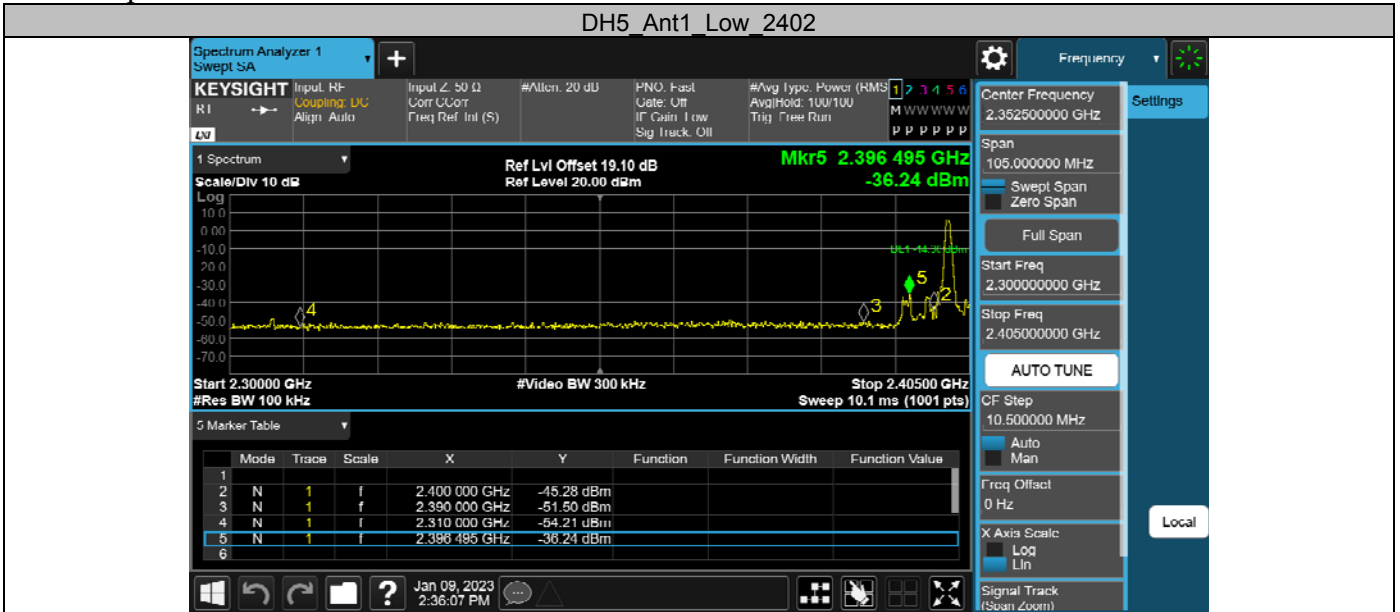

### Appendix G: Band edge measurements Test Result

Test Mode	Antenna	Ch Name	Freq(MHz)	Ref Level [dBm]	Result [dBm]	Limit [dBm]	Verdict
DH5	Ant1	Low	2402	5.70	-36.24	≤-14.3	PASS
		High	2480	5.50	-42.98	≤-14.5	PASS
		Low	Hop_2402	5.17	-48.64	≤-14.83	PASS
		High	Hop_2480	5.60	-45.75	≤-14.4	PASS
2DH5	Ant1	Low	2402	5.97	-36.34	≤-14.03	PASS
		High	2480	5.40	-45.85	≤-14.6	PASS
		Low	Hop_2402	5.05	-49.8	≤-14.96	PASS
		High	Hop_2480	5.36	-48.97	≤-14.64	PASS
3DH5	Ant1	Low	2402	5.96	-35.57	≤-14.04	PASS
		High	2480	5.59	-48.64	≤-14.41	PASS
		Low	Hop_2402	5.53	-50.75	≤-14.47	PASS
		High	Hop_2480	5.68	-46.76	≤-14.32	PASS

Test Graphs

DH5 Ant1 High Hop 2480

2DH5 Ant1 Low 2402

2DH5 Ant1 High 2480

2DH5 Ant1 Low Hop 2402

2DH5 Ant1 High Hop 2480

3DH5 Ant1 Low 2402

3DH5 Ant1 High 2480