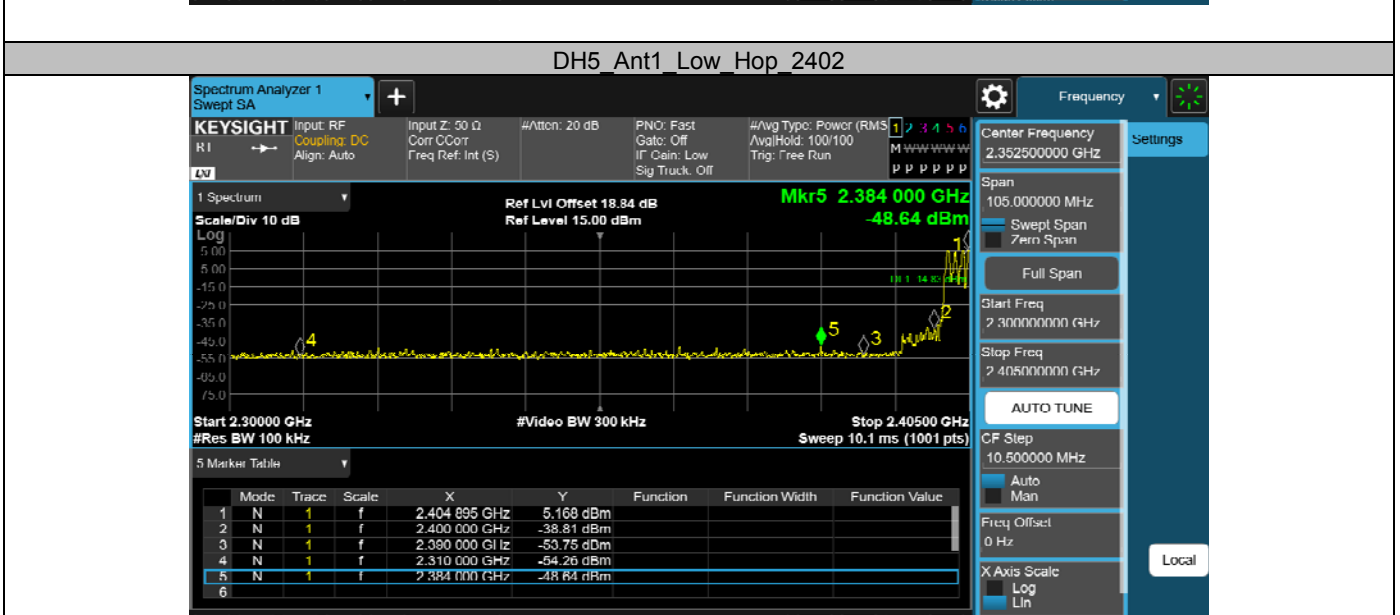

### Appendix G: Band edge measurements Test Result

Test Mode	Antenna	Ch Name	Freq(MHz)	Ref Level [dBm]	Result [dBm]	Limit [dBm]	Verdict
DH5	Ant1	Low	2402	5.70	-36.24	≤-14.3	PASS
		High	2480	5.50	-42.98	≤-14.5	PASS
		Low	Hop_2402	5.17	-48.64	≤-14.83	PASS
		High	Hop_2480	5.60	-45.75	≤-14.4	PASS
2DH5	Ant1	Low	2402	5.97	-36.34	≤-14.03	PASS
		High	2480	5.40	-45.85	≤-14.6	PASS
		Low	Hop_2402	5.05	-49.8	≤-14.96	PASS
		High	Hop_2480	5.36	-48.97	≤-14.64	PASS
3DH5	Ant1	Low	2402	5.96	-35.57	≤-14.04	PASS
		High	2480	5.59	-48.64	≤-14.41	PASS
		Low	Hop_2402	5.53	-50.75	≤-14.47	PASS
		High	Hop_2480	5.68	-46.76	≤-14.32	PASS

Test Graphs

DH5 Ant1 High Hop 2480

2DH5 Ant1 Low 2402

2DH5 Ant1 High 2480

2DH5 Ant1 Low Hop 2402

2DH5 Ant1 High Hop 2480

3DH5 Ant1 Low 2402

3DH5 Ant1 High 2480