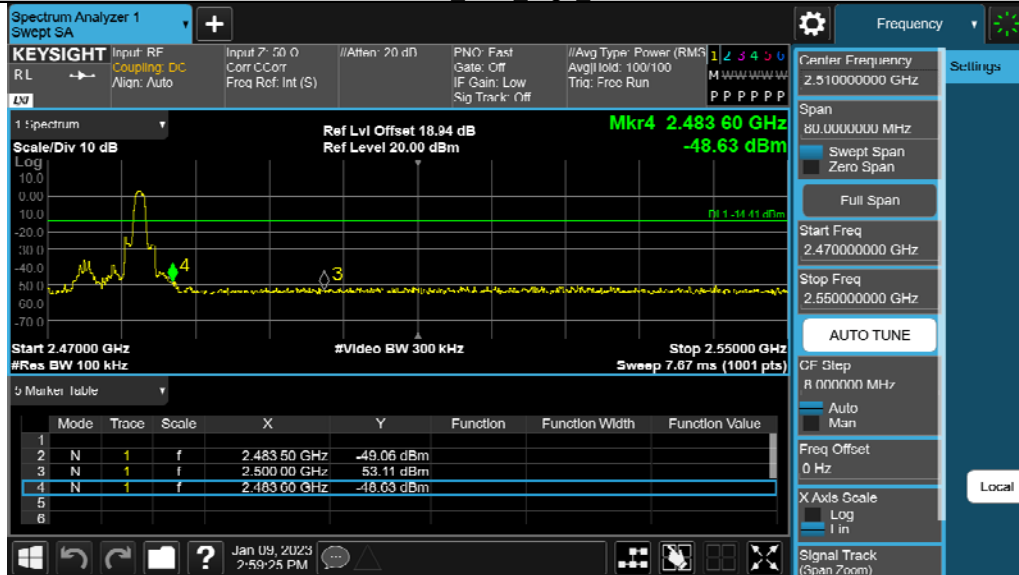

### Appendix G: Band edge measurements Test Result

Test Mode	Antenna	Ch Name	Freq(MHz)	Ref Level [dBm]	Result [dBm]	Limit [dBm]	Verdict
DH5	Ant1	Low	2402	5.70	-36.24	≤-14.3	PASS
		High	2480	5.50	-42.98	≤-14.5	PASS
		Low	Hop_2402	5.17	-48.64	≤-14.83	PASS
		High	Hop_2480	5.60	-45.75	≤-14.4	PASS
2DH5	Ant1	Low	2402	5.97	-36.34	≤-14.03	PASS
		High	2480	5.40	-45.85	≤-14.6	PASS
		Low	Hop_2402	5.05	-49.8	≤-14.96	PASS
		High	Hop_2480	5.36	-48.97	≤-14.64	PASS
3DH5	Ant1	Low	2402	5.96	-35.57	≤-14.04	PASS
		High	2480	5.59	-48.64	≤-14.41	PASS
		Low	Hop_2402	5.53	-50.75	≤-14.47	PASS
		High	Hop_2480	5.68	-46.76	≤-14.32	PASS

Test Graphs

DH5 Ant1 High Hop 2480

2DH5 Ant1 Low 2402

2DH5 Ant1 High 2480

2DH5 Ant1 Low Hop 2402

2DH5 Ant1 High Hop 2480

3DH5 Ant1 Low 2402

3DH5 Ant1 High 2480