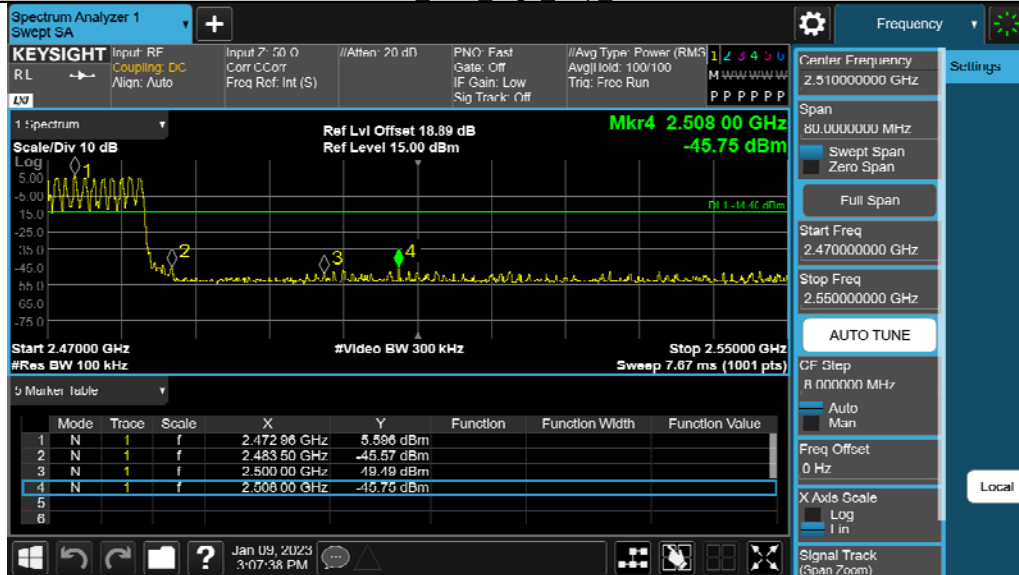

### Appendix G: Band edge measurements Test Result

Test Mode	Antenna	Ch Name	Freq(MHz)	Ref Level [dBm]	Result [dBm]	Limit [dBm]	Verdict
DH5	Ant1	Low	2402	5.70	-36.24	≤-14.3	PASS
		High	2480	5.50	-42.98	≤-14.5	PASS
		Low	Hop_2402	5.17	-48.64	≤-14.83	PASS
		High	Hop_2480	5.60	-45.75	≤-14.4	PASS
2DH5	Ant1	Low	2402	5.97	-36.34	≤-14.03	PASS
		High	2480	5.40	-45.85	≤-14.6	PASS
		Low	Hop_2402	5.05	-49.8	≤-14.96	PASS
		High	Hop_2480	5.36	-48.97	≤-14.64	PASS
3DH5	Ant1	Low	2402	5.96	-35.57	≤-14.04	PASS
		High	2480	5.59	-48.64	≤-14.41	PASS
		Low	Hop_2402	5.53	-50.75	≤-14.47	PASS
		High	Hop_2480	5.68	-46.76	≤-14.32	PASS

Test Graphs

DH5 Ant1 High Hop 2480

2DH5 Ant1 Low 2402

2DH5 Ant1 High 2480

2DH5 Ant1 Low Hop 2402

2DH5 Ant1 High Hop 2480

3DH5 Ant1 Low 2402

3DH5 Ant1 High 2480