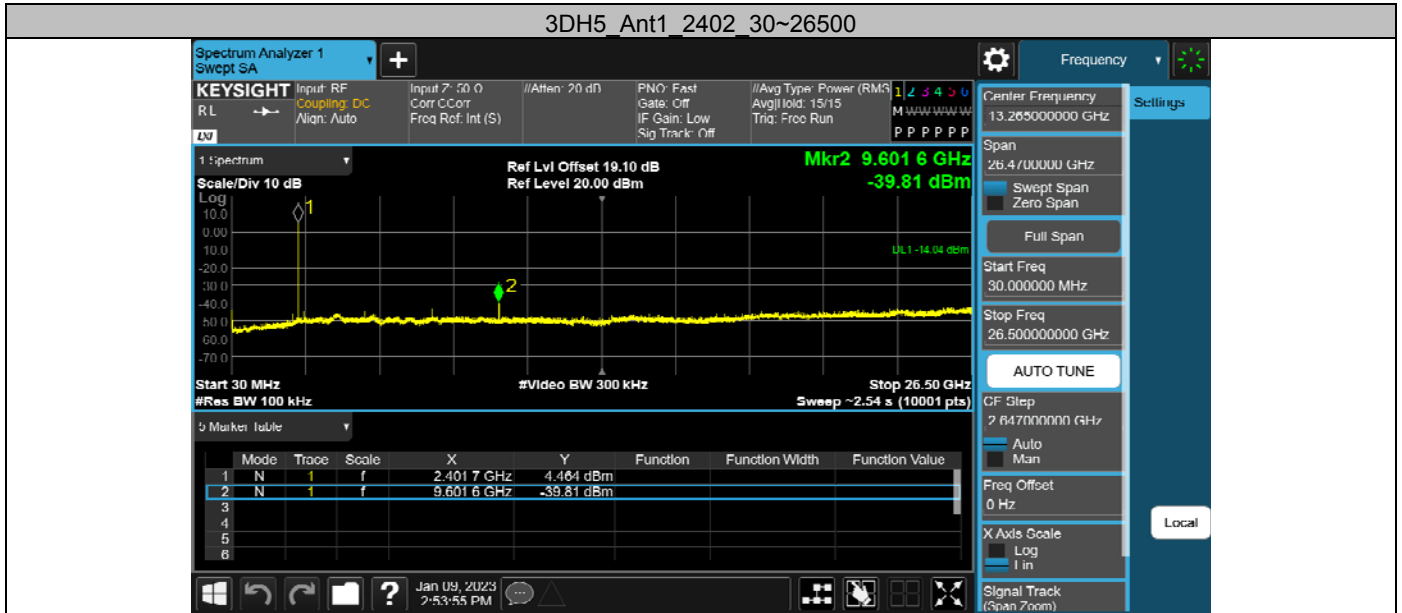

## Appendix H: Conducted Spurious Emission Test Result

Test Mode	Antenna	Freq(MHz)	Freq Range [MHz]	Ref Level [dBm]	Result [dBm]	Limit [dBm]	Verdict
DH5	Ant1	2402	30~26500	5.70	-39.25	≤-14.3	PASS
		2441	30~26500	5.51	-38.32	≤-14.49	PASS
		2480	30~26500	5.50	-39.07	≤-14.5	PASS
2DH5	Ant1	2402	30~26500	5.97	-38.25	≤-14.03	PASS
		2441	30~26500	5.51	-38.3	≤-14.49	PASS
		2480	30~26500	5.40	-39.36	≤-14.6	PASS
3DH5	Ant1	2402	30~26500	5.96	-39.81	≤-14.04	PASS
		2441	30~26500	5.61	-40.35	≤-14.39	PASS
		2480	30~26500	5.59	-40.06	≤-14.41	PASS

Test Graphs