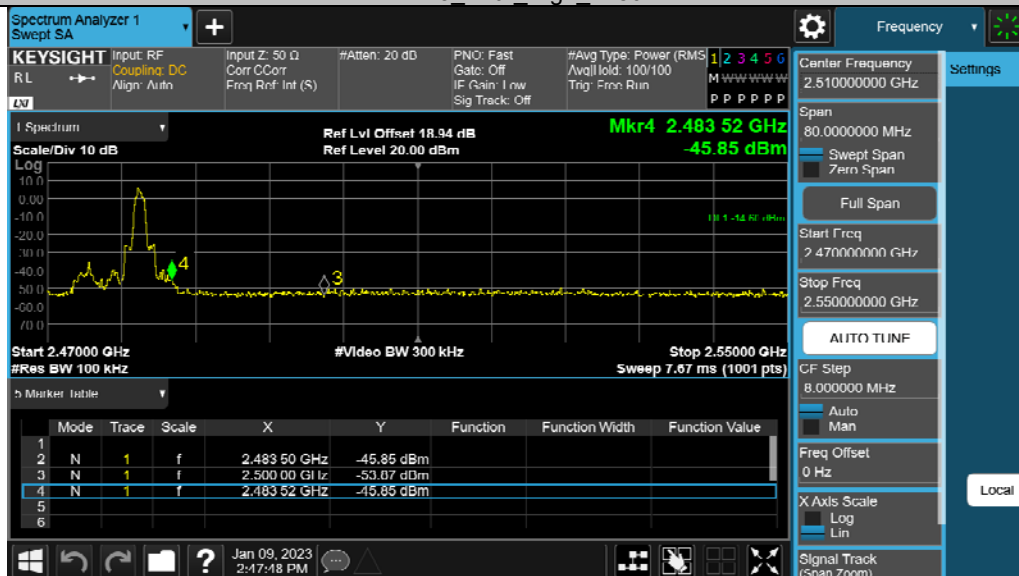

### Appendix G: Band edge measurements Test Result

Test Mode	Antenna	Ch Name	Freq(MHz)	Ref Level [dBm]	Result [dBm]	Limit [dBm]	Verdict
DH5	Ant1	Low	2402	5.70	-36.24	≤-14.3	PASS
		High	2480	5.50	-42.98	≤-14.5	PASS
		Low	Hop_2402	5.17	-48.64	≤-14.83	PASS
		High	Hop_2480	5.60	-45.75	≤-14.4	PASS
2DH5	Ant1	Low	2402	5.97	-36.34	≤-14.03	PASS
		High	2480	5.40	-45.85	≤-14.6	PASS
		Low	Hop_2402	5.05	-49.8	≤-14.96	PASS
		High	Hop_2480	5.36	-48.97	≤-14.64	PASS
3DH5	Ant1	Low	2402	5.96	-35.57	≤-14.04	PASS
		High	2480	5.59	-48.64	≤-14.41	PASS
		Low	Hop_2402	5.53	-50.75	≤-14.47	PASS
		High	Hop_2480	5.68	-46.76	≤-14.32	PASS

Test Graphs

DH5 Ant1 High Hop 2480

2DH5 Ant1 Low 2402

2DH5 Ant1 High 2480

2DH5 Ant1 Low Hop 2402

2DH5 Ant1 High Hop 2480

3DH5 Ant1 Low 2402

3DH5 Ant1 High 2480