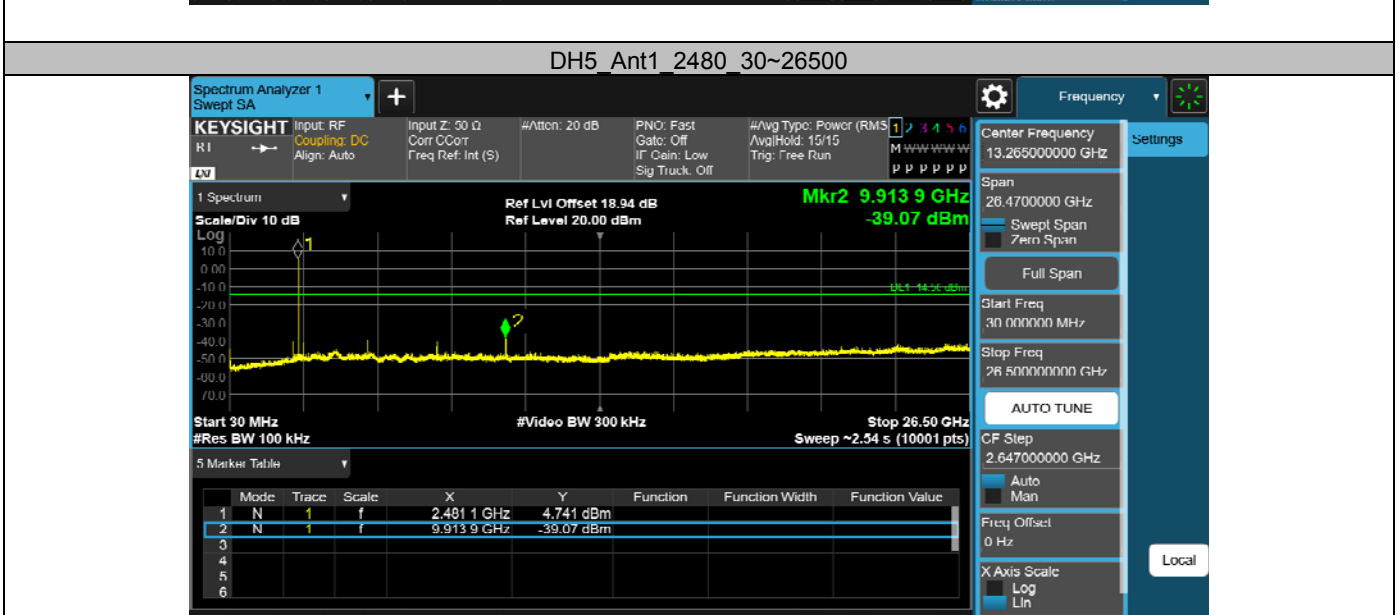

Test Graphs