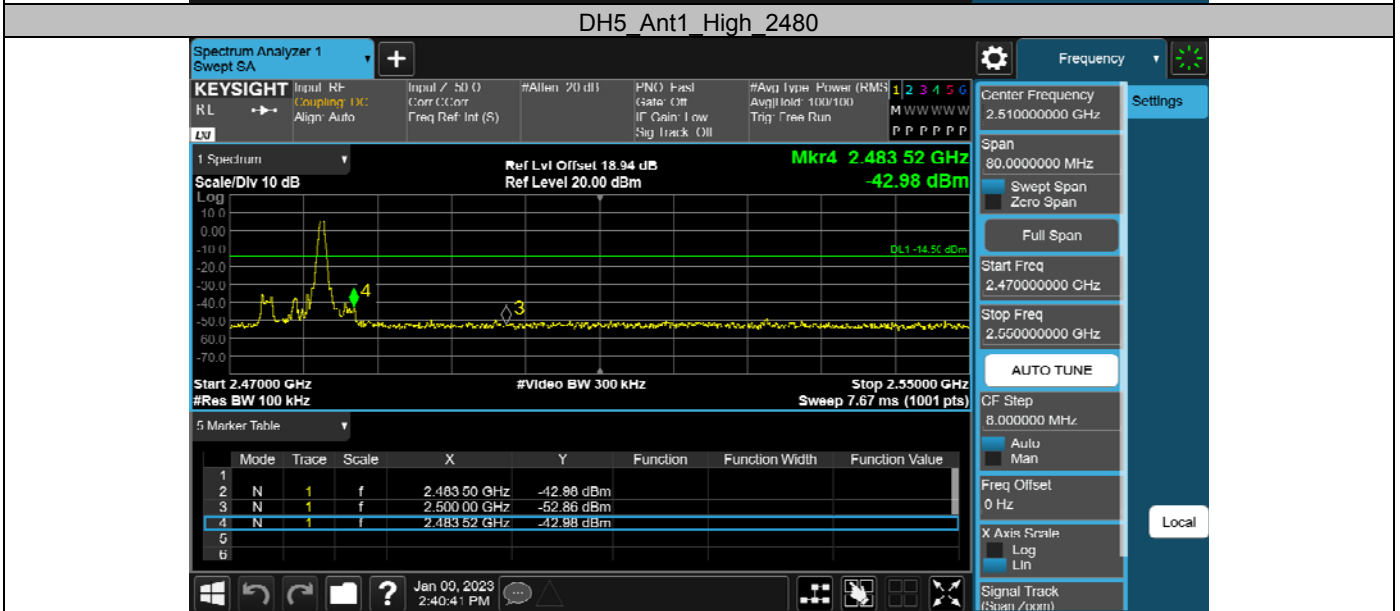

### Appendix G: Band edge measurements Test Result

Test Mode	Antenna	Ch Name	Freq(MHz)	Ref Level [dBm]	Result [dBm]	Limit [dBm]	Verdict
DH5	Ant1	Low	2402	5.70	-36.24	≤-14.3	PASS
		High	2480	5.50	-42.98	≤-14.5	PASS
		Low	Hop_2402	5.17	-48.64	≤-14.83	PASS
		High	Hop_2480	5.60	-45.75	≤-14.4	PASS
2DH5	Ant1	Low	2402	5.97	-36.34	≤-14.03	PASS
		High	2480	5.40	-45.85	≤-14.6	PASS
		Low	Hop_2402	5.05	-49.8	≤-14.96	PASS
		High	Hop_2480	5.36	-48.97	≤-14.64	PASS
3DH5	Ant1	Low	2402	5.96	-35.57	≤-14.04	PASS
		High	2480	5.59	-48.64	≤-14.41	PASS
		Low	Hop_2402	5.53	-50.75	≤-14.47	PASS
		High	Hop_2480	5.68	-46.76	≤-14.32	PASS

Test Graphs

DH5 Ant1 High Hop 2480

2DH5 Ant1 Low 2402

2DH5 Ant1 High 2480

2DH5 Ant1 Low Hop 2402

2DH5 Ant1 High Hop 2480

3DH5 Ant1 Low 2402

3DH5 Ant1 High 2480