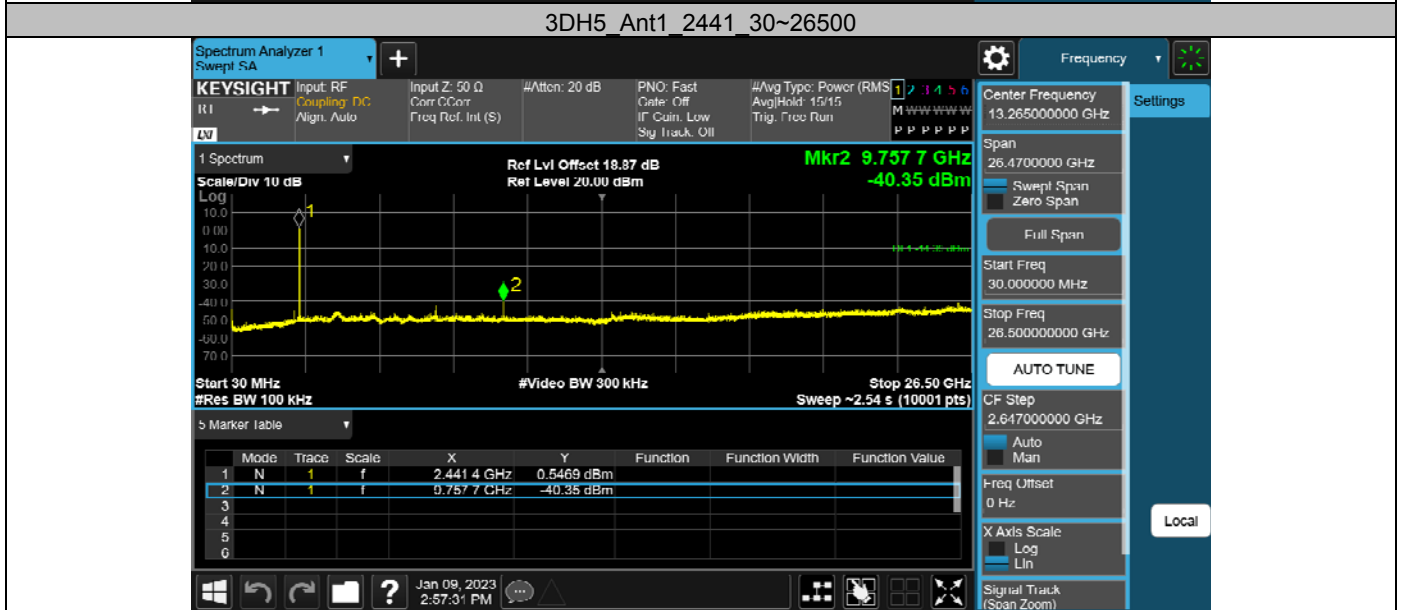

## Appendix H: Conducted Spurious Emission Test Result

Test Mode	Antenna	Freq(MHz)	Freq Range [MHz]	Ref Level [dBm]	Result [dBm]	Limit [dBm]	Verdict
DH5	Ant1	2402	30~26500	5.70	-39.25	≤-14.3	PASS
		2441	30~26500	5.51	-38.32	≤-14.49	PASS
		2480	30~26500	5.50	-39.07	≤-14.5	PASS
2DH5	Ant1	2402	30~26500	5.97	-38.25	≤-14.03	PASS
		2441	30~26500	5.51	-38.3	≤-14.49	PASS
		2480	30~26500	5.40	-39.36	≤-14.6	PASS
3DH5	Ant1	2402	30~26500	5.96	-39.81	≤-14.04	PASS
		2441	30~26500	5.61	-40.35	≤-14.39	PASS
		2480	30~26500	5.59	-40.06	≤-14.41	PASS

Test Graphs