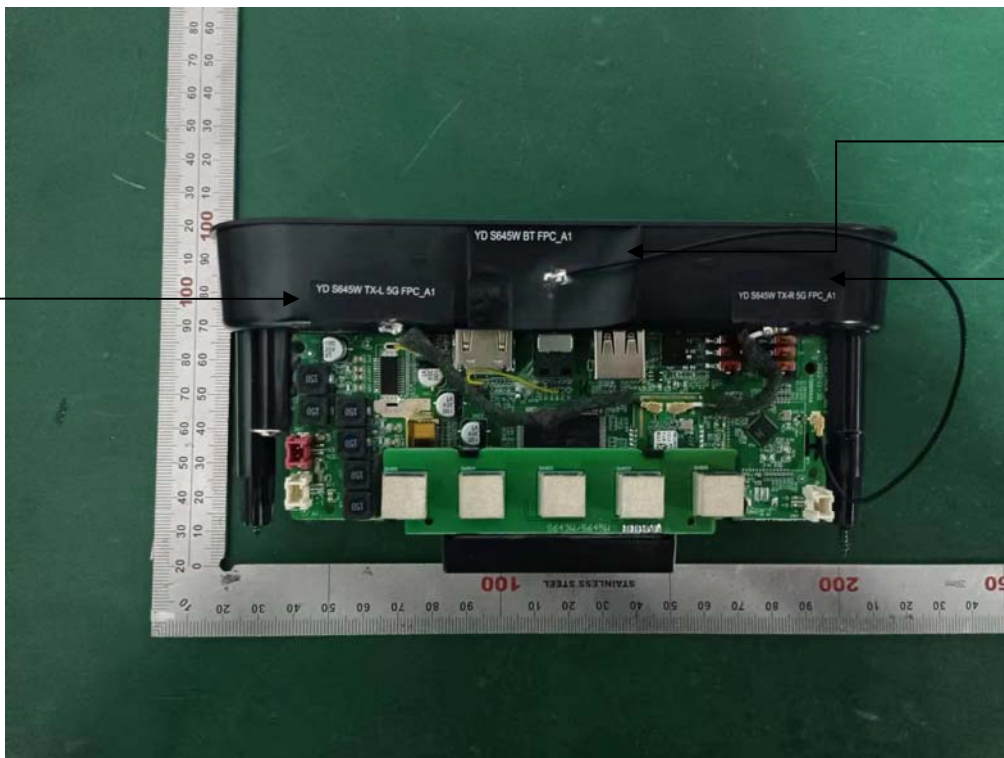

Internal Photos

M/N: S645W

Internal Photos

M/N: S645W

Internal Photos

M/N: S645W

Internal Photos

M/N: S645W

Internal Photos

M/N: S645W

5.8G TX
Left
Antenna

Bluetooth
Antenna

5.8G RX
Right
Antenna