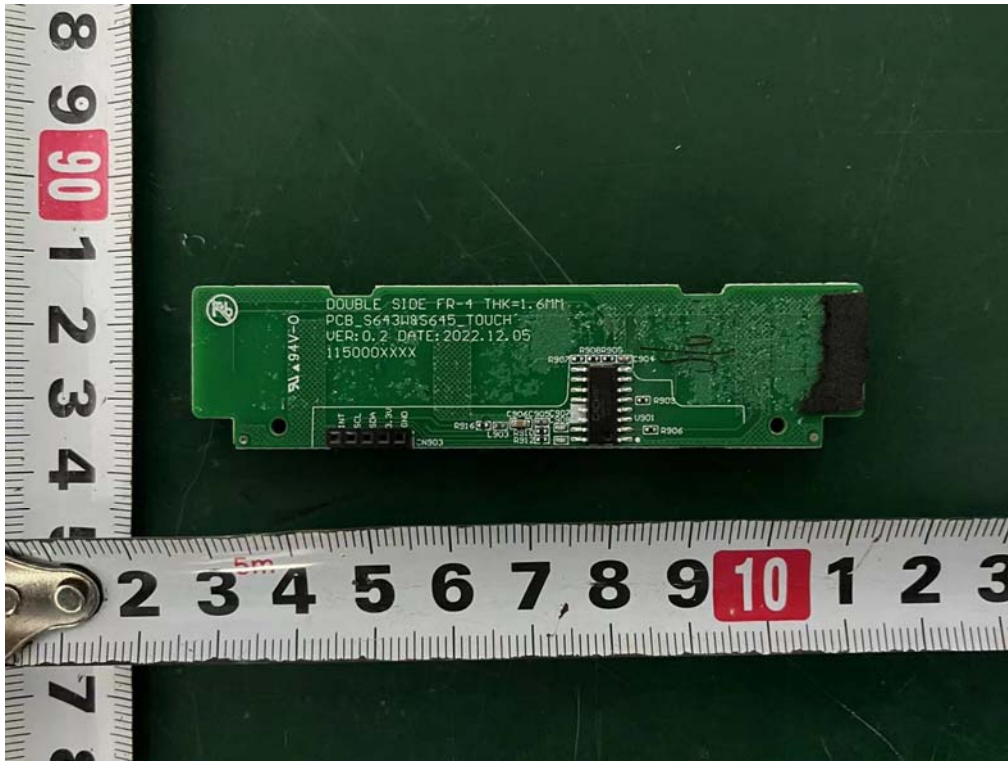

Internal Photos

M/N: S645W

Internal Photos

M/N: S645W

Internal Photos

M/N: S645W

Internal Photos

M/N: S645W

Internal Photos

M/N: S645W

5.8G TX
Left
Antenna

Bluetooth
Antenna

5.8G RX
Right
Antenna