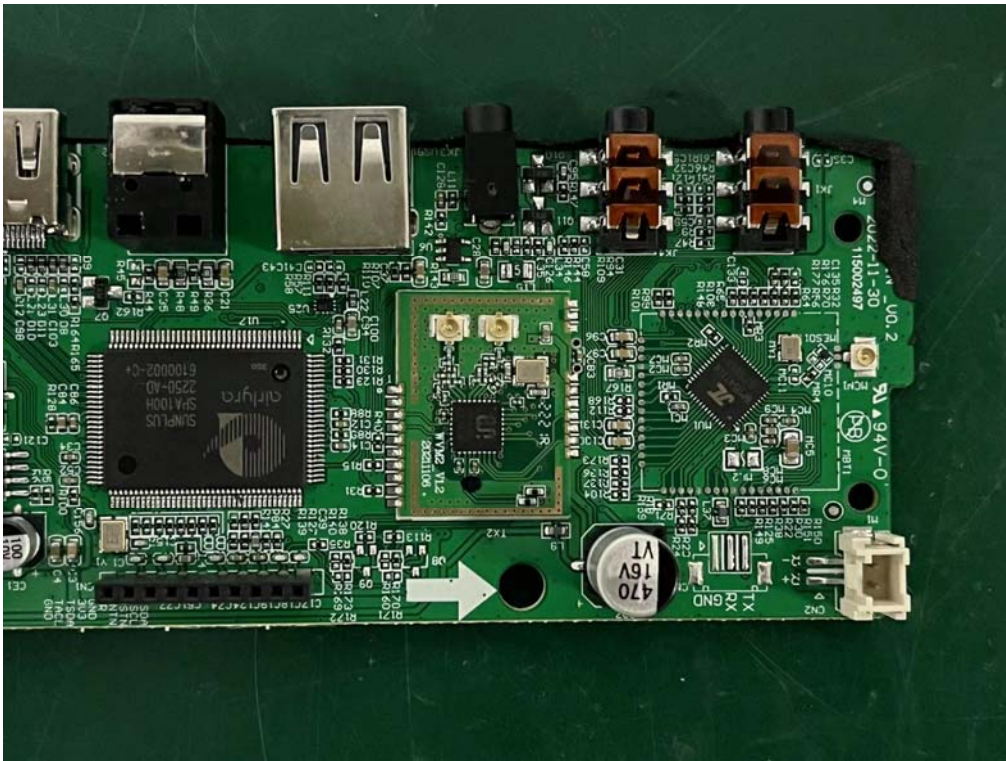

Internal Photos

M/N: S645W

Internal Photos

M/N: S645W

Internal Photos

M/N: S645W

Internal Photos

M/N: S645W

Internal Photos

M/N: S645W

5.8G TX
Left
Antenna

Bluetooth
Antenna

5.8G RX
Right
Antenna