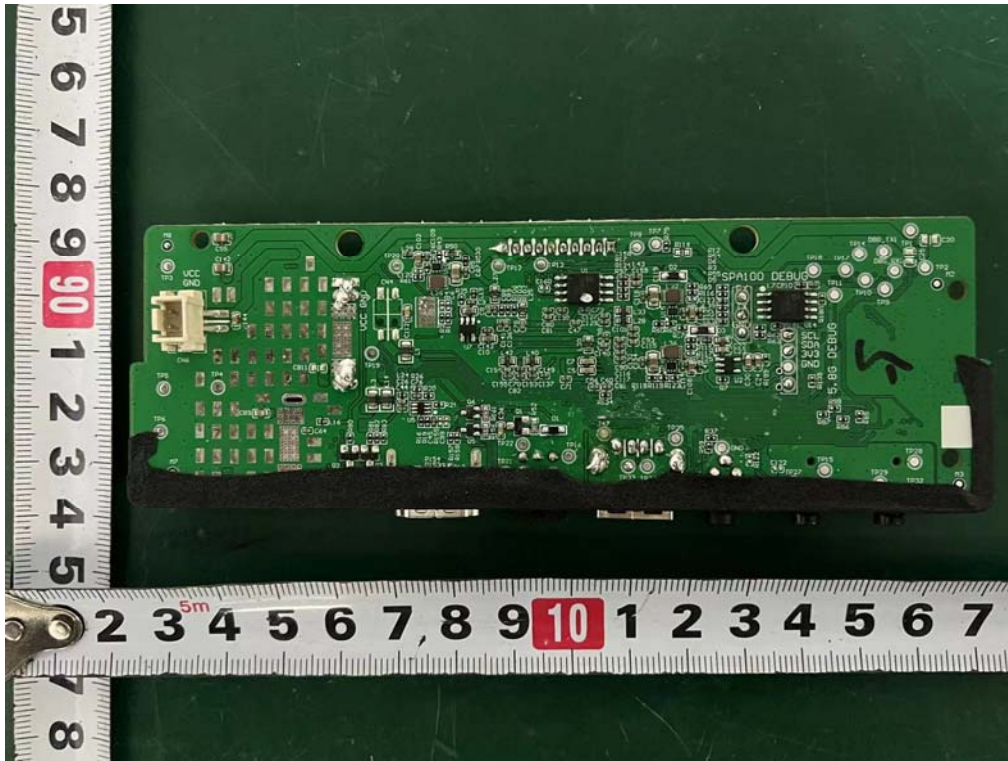

Internal Photos

M/N: S645W

Internal Photos

M/N: S645W

Internal Photos

M/N: S645W

Internal Photos

M/N: S645W

Internal Photos

M/N: S645W

5.8G TX
Left
Antenna

Bluetooth
Antenna

5.8G RX
Right
Antenna