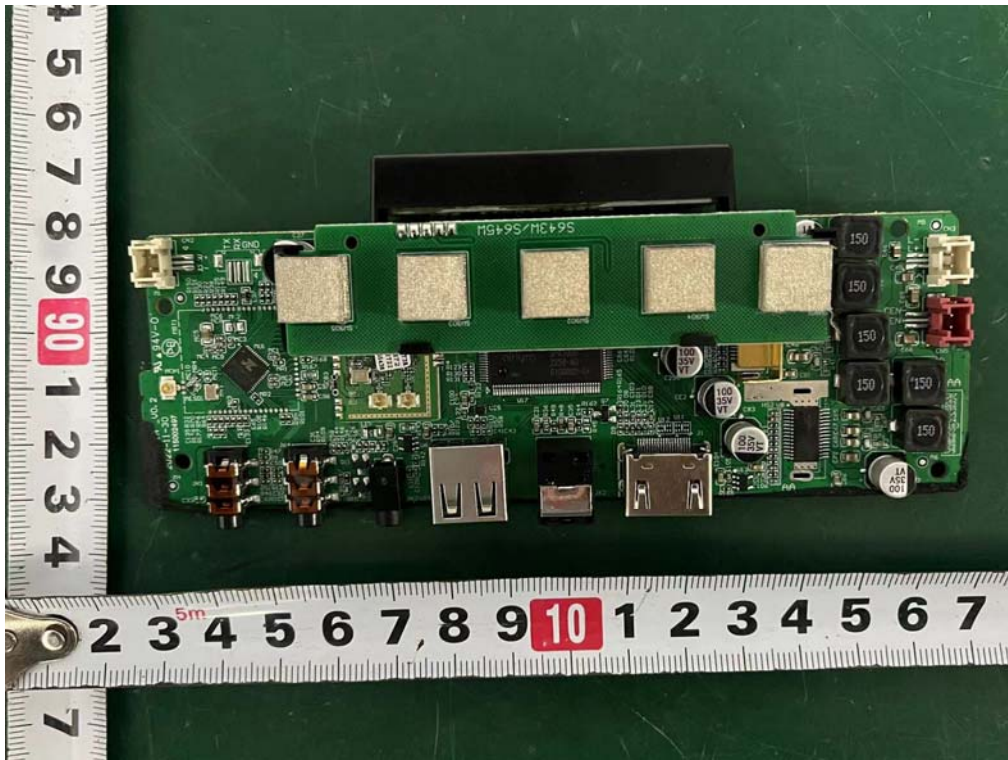

Internal Photos

M/N: S645W

Internal Photos

M/N: S645W

Internal Photos

M/N: S645W

Internal Photos

M/N: S645W

Internal Photos

M/N: S645W

5.8G TX
Left
Antenna

Bluetooth
Antenna

5.8G RX
Right
Antenna