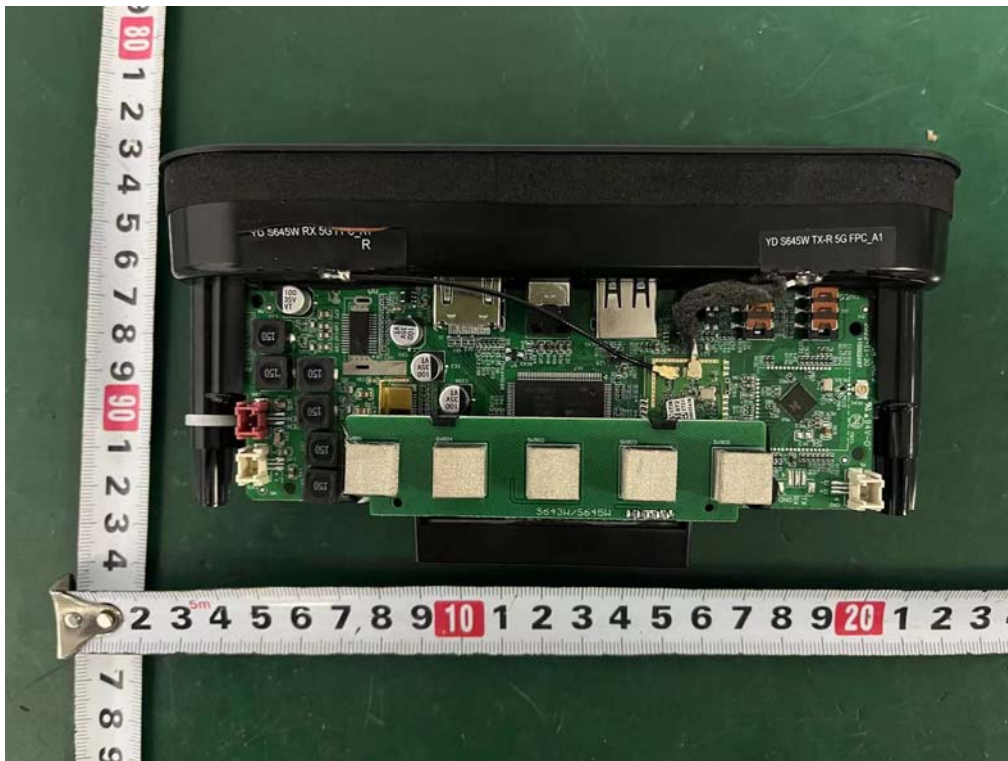

Internal Photos

M/N: S645W

Internal Photos

M/N: S645W

Internal Photos

M/N: S645W

Internal Photos

M/N: S645W

Internal Photos

M/N: S645W

5.8G TX
Left
Antenna

Bluetooth
Antenna

5.8G RX
Right
Antenna