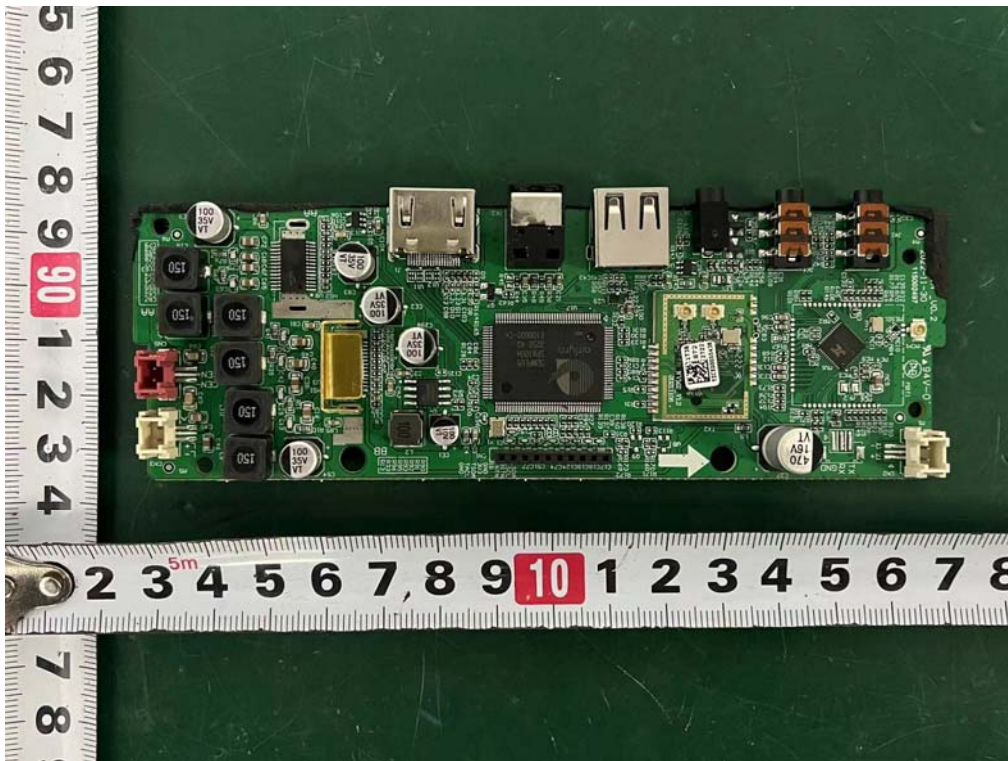

Internal Photos

M/N: S645W

Internal Photos

M/N: S645W

Internal Photos

M/N: S645W

Internal Photos

M/N: S645W

Internal Photos

M/N: S645W

5.8G TX
Left
Antenna

Bluetooth
Antenna

5.8G RX
Right
Antenna