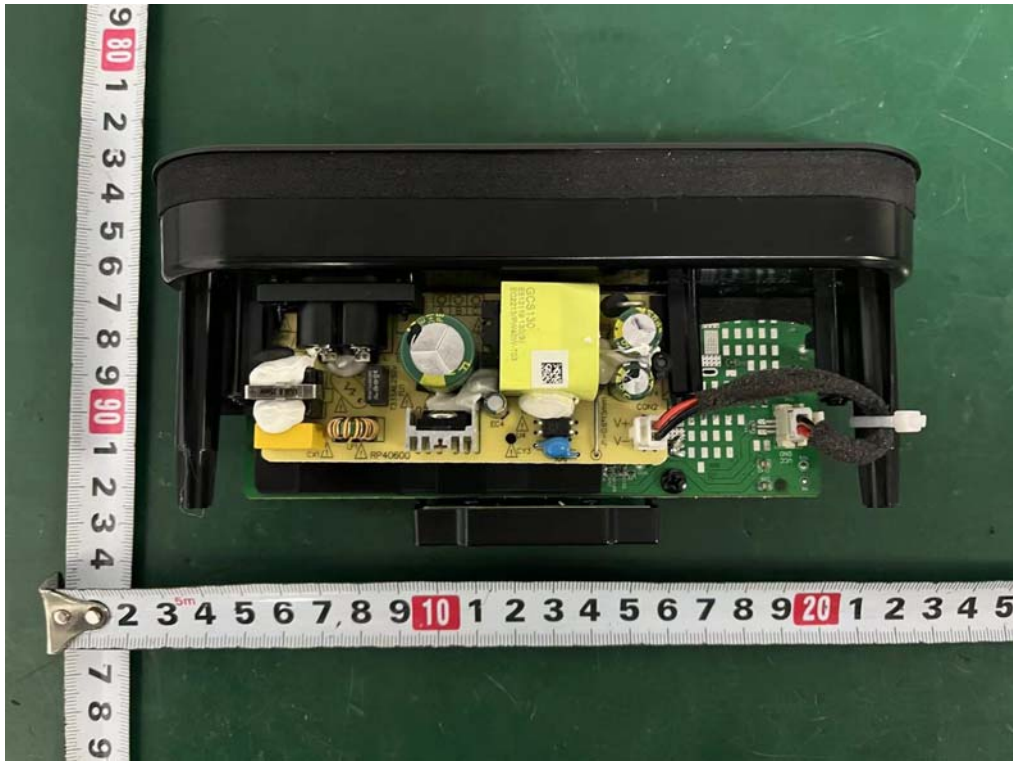

Internal Photos

M/N: S645W

Internal Photos

M/N: S645W

Internal Photos

M/N: S645W

Internal Photos

M/N: S645W

Internal Photos

M/N: S645W

5.8G TX
Left
Antenna

Bluetooth
Antenna

5.8G RX
Right
Antenna