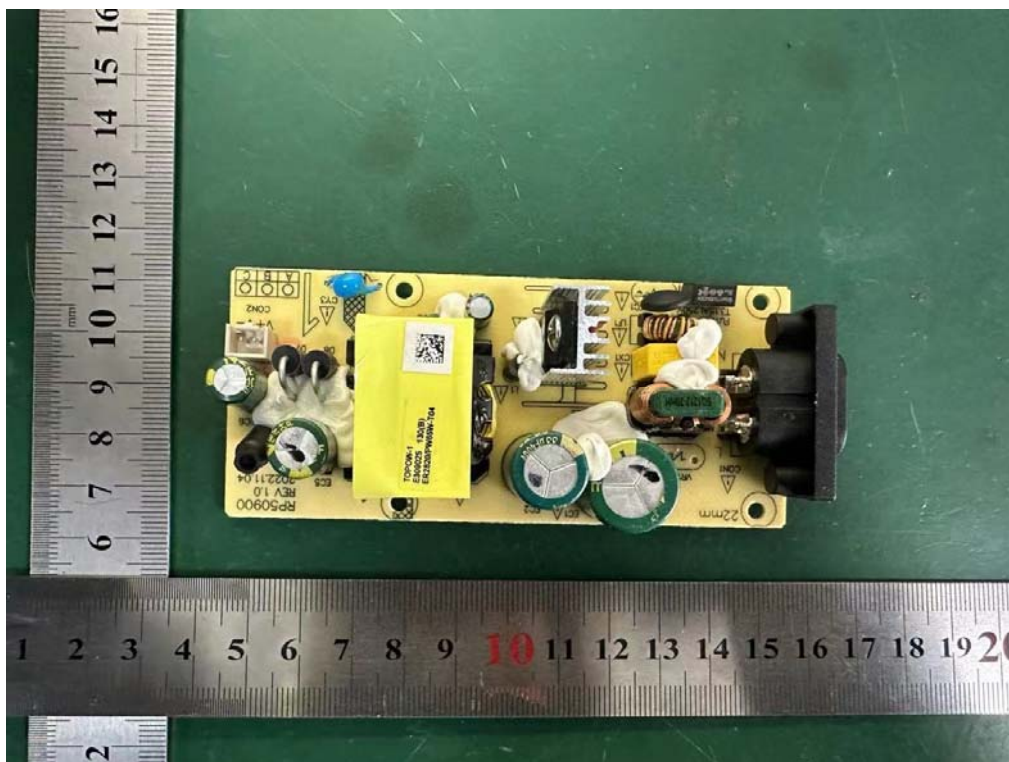

**Internal Photos**  
M/N: S642W-SW

**Internal Photos**  
M/N: S642W-SW

**Internal Photos**  
M/N: S642W-SW

**Internal Photos**  
M/N: S642W-SW

**Internal Photos**  
M/N: S642W-SW

Bluetooth  
Antenna