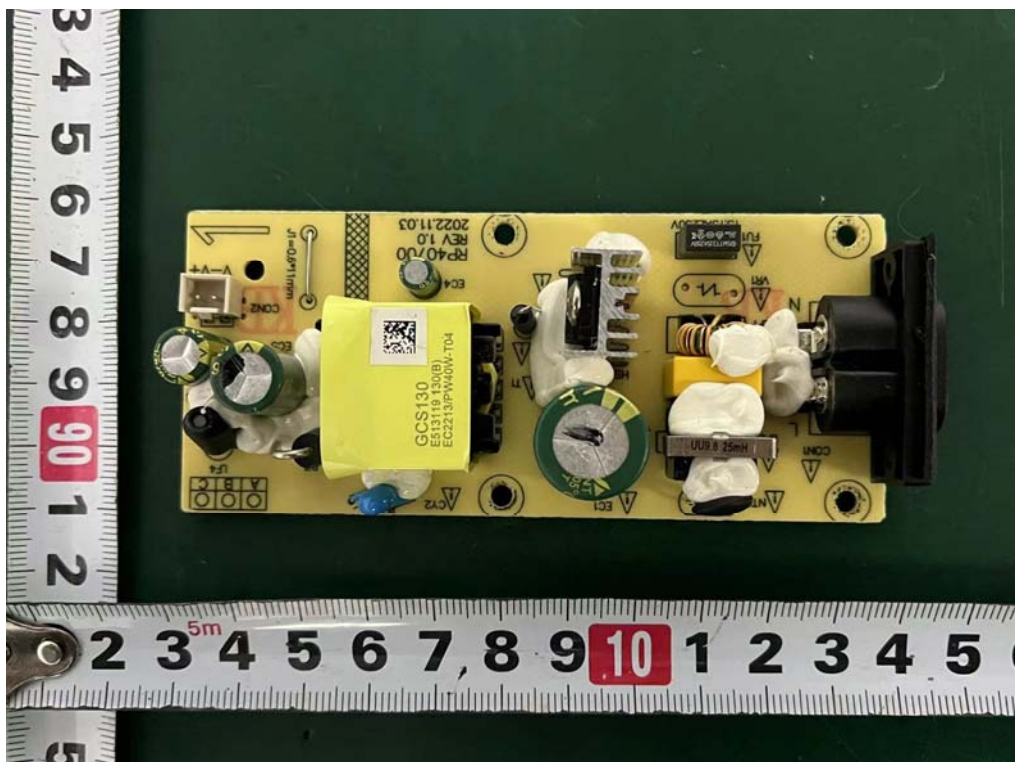

**Internal Photos**  
M/N: S642W-SW

**Internal Photos**  
M/N: S642W-SW

**Internal Photos**  
M/N: S642W-SW

**Internal Photos**  
M/N: S642W-SW

**Internal Photos**  
M/N: S642W-SW

Bluetooth  
Antenna