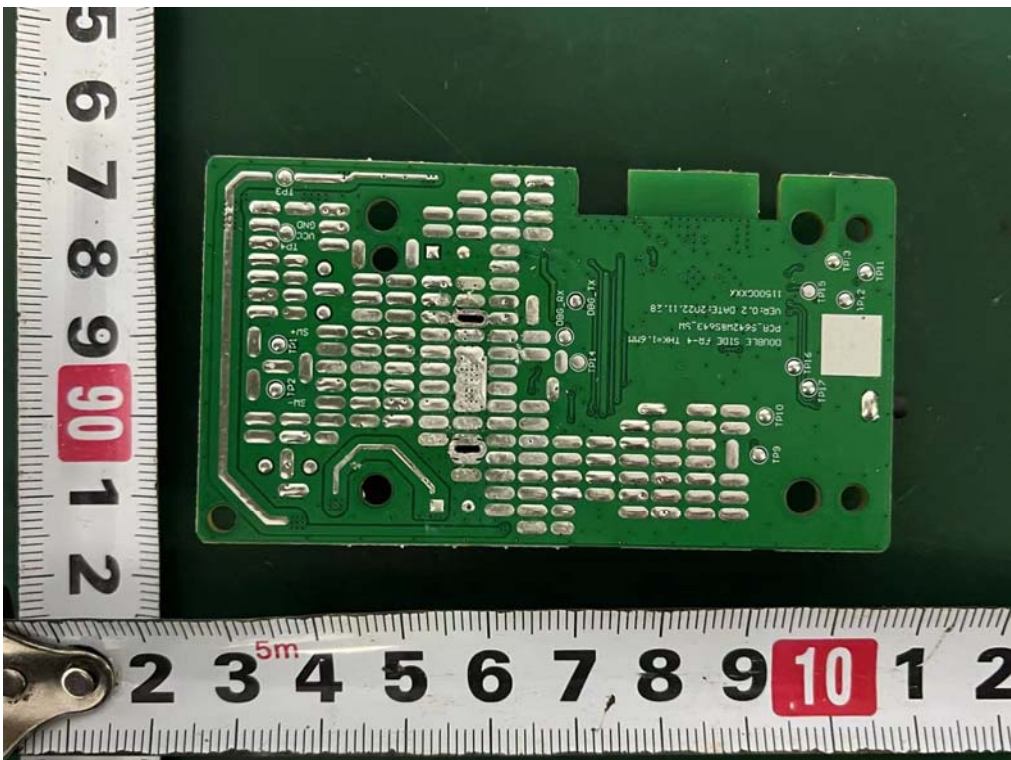

**Internal Photos**  
M/N: S642W-SW

**Internal Photos**  
M/N: S642W-SW

**Internal Photos**  
M/N: S642W-SW

**Internal Photos**  
M/N: S642W-SW

**Internal Photos**  
M/N: S642W-SW

Bluetooth  
Antenna