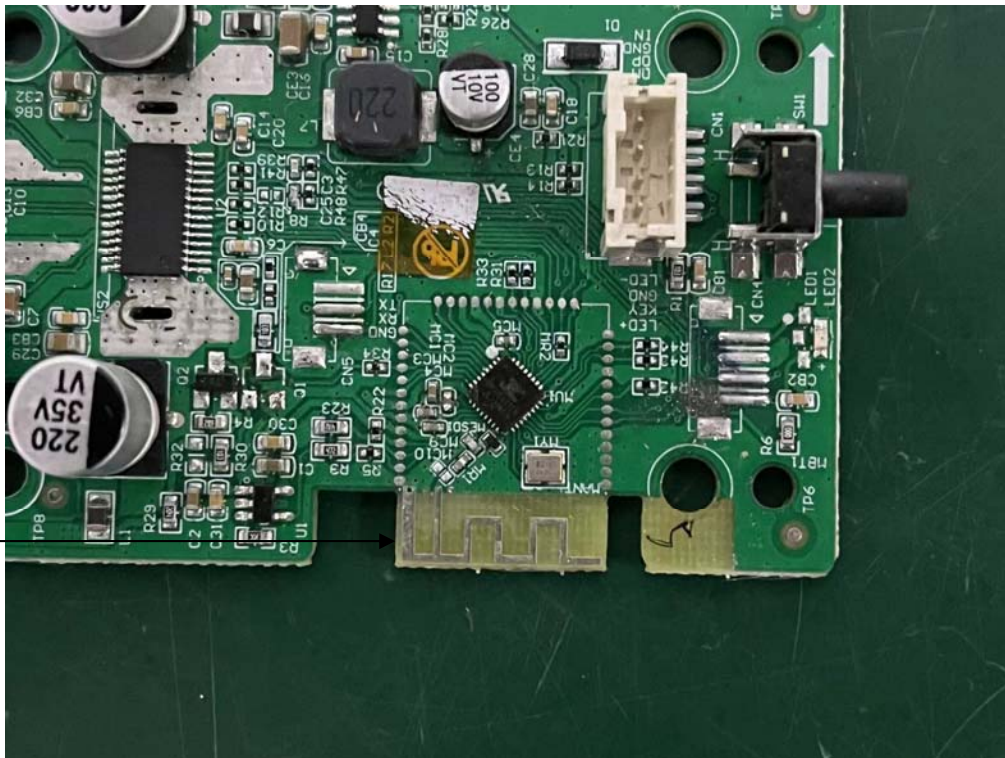

**Internal Photos**  
M/N: S642W-SW

**Internal Photos**  
M/N: S642W-SW

**Internal Photos**  
M/N: S642W-SW

**Internal Photos**  
M/N: S642W-SW

**Internal Photos**  
M/N: S642W-SW

Bluetooth  
Antenna