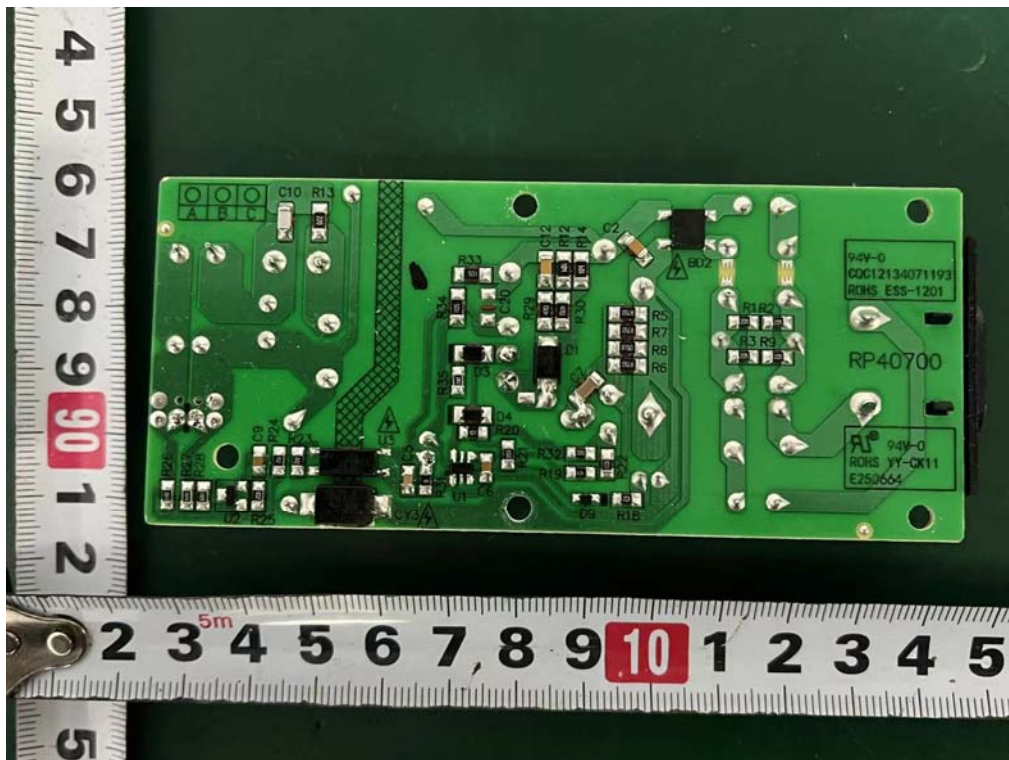

**Internal Photos**  
M/N: S642W-SW

**Internal Photos**  
M/N: S642W-SW

**Internal Photos**  
M/N: S642W-SW

**Internal Photos**  
M/N: S642W-SW

**Internal Photos**  
M/N: S642W-SW

Bluetooth  
Antenna