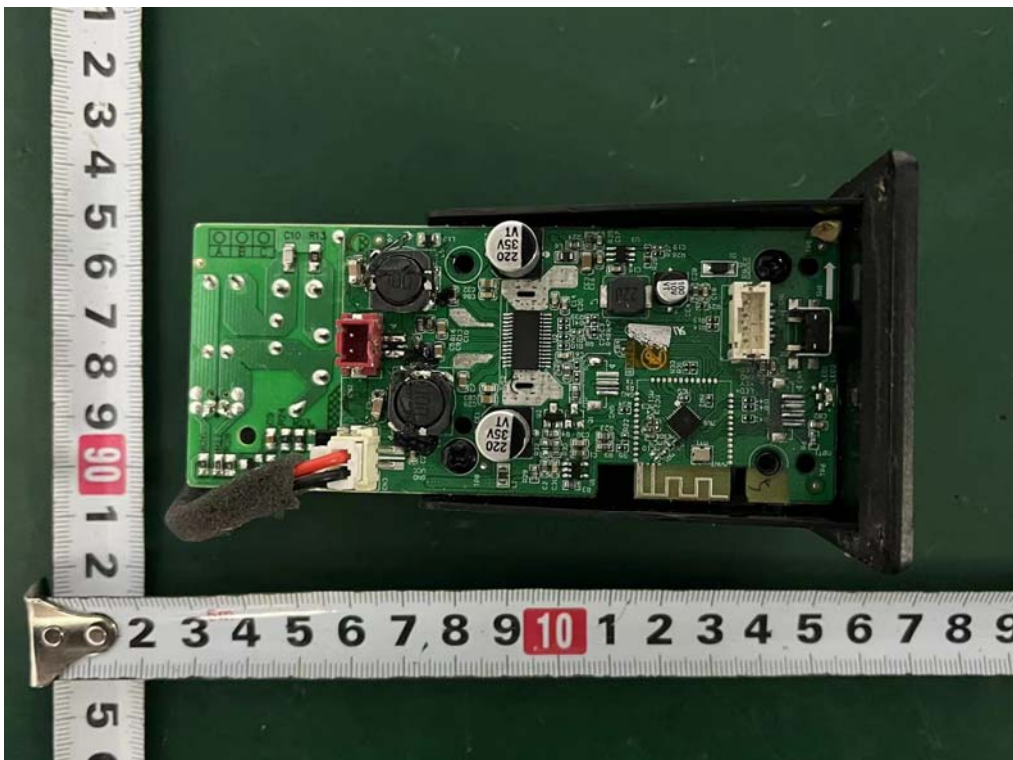

**Internal Photos**  
M/N: S642W-SW

**Internal Photos**  
M/N: S642W-SW

**Internal Photos**  
M/N: S642W-SW

**Internal Photos**  
M/N: S642W-SW

**Internal Photos**  
M/N: S642W-SW

Bluetooth  
Antenna