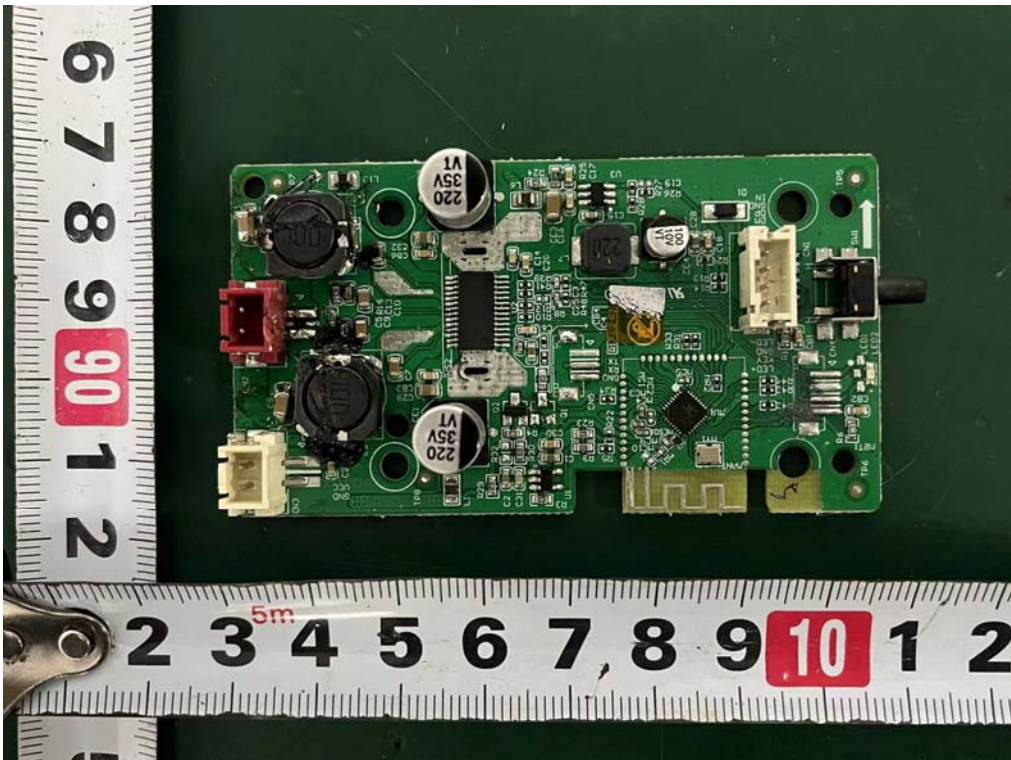

**Internal Photos**  
M/N: S642W-SW

**Internal Photos**  
M/N: S642W-SW

**Internal Photos**  
M/N: S642W-SW

**Internal Photos**  
M/N: S642W-SW

**Internal Photos**  
M/N: S642W-SW

Bluetooth  
Antenna