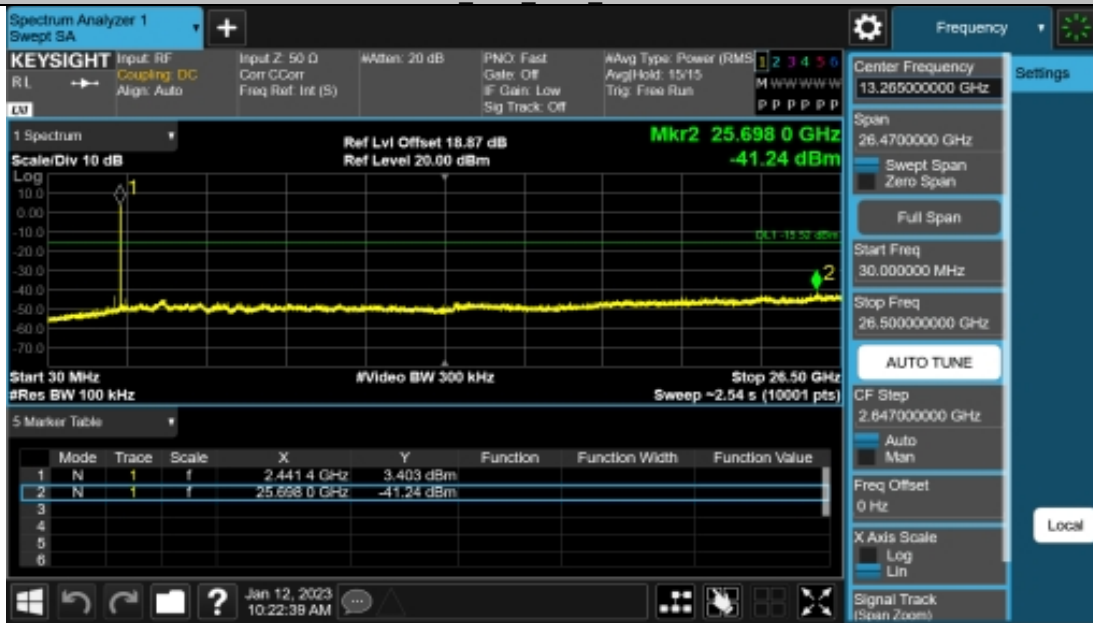

Test Graphs

2DH5 Ant1 2402 30~26500

2DH5 Ant1 2441 30~26500

2DH5 Ant1 2480 30~26500

3DH5_Ant1_2402_30~26500

3DH5_Ant1_2441_30~26500

3DH5_Ant1_2480_30~26500

14. TEST SETUP PHOTO

Conducted Test

Radiated Test (Below 1GHz)

Radiated Test (Above 1GHz)

15. EUT PHOTO

External Photos
M/N: S642W-SW

External Photos
M/N: S642W-SW

External Photos
M/N: S642W-SW

Internal Photos
M/N: S642W-SW