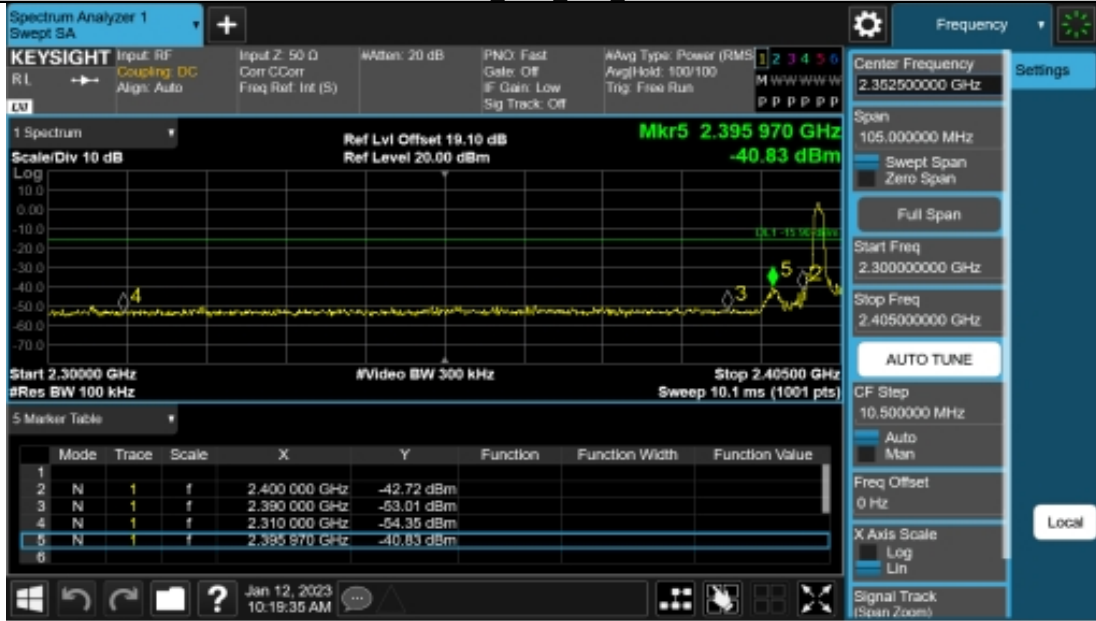

#

Appendix G: Band edge measurements

Test Result

Test Mode	Antenna	Ch Name	Freq(MHz)	Ref Level [dBm]	Result [dBm]	Limit [dBm]	Verdict
DH5#	Ant1	Low	2402	3.85	-38.7	≤-16.15	PASS
		High	2480	4.40	-36.73	≤-15.6	PASS
		Low	Hop_2402	2.98	-47.51	≤-17.03	PASS
		High	Hop_2480	4.02	-47.39	≤-15.98	PASS
2DH5	Ant1	Low	2402	4.17	-37.81	≤-15.83	PASS
		High	2480	4.27	-40.2	≤-15.73	PASS
		Low	Hop_2402	-0.26	-49.06	≤-20.26	PASS
		High	Hop_2480	4.41	-49.12	≤-15.59	PASS
3DH5	Ant1	Low	2402	4.10	-40.83	≤-15.9	PASS
		High	2480	4.47	-43.33	≤-15.53	PASS
		Low	Hop_2402	-0.75	-48.89	≤-20.75	PASS
		High	Hop_2480	2.36	-48.8	≤-17.64	PASS

Test Graphs

DH5 Ant1 High Hop 2480

2DH5 Ant1 Low 2402

2DH5 Ant1 High 2480

2DH5 Ant1 Low Hop 2402

2DH5 Ant1 High Hop 2480

3DH5 Ant1 Low 2402

3DH5 Ant1 High 2480

3DH5 Ant1 Low Hop 2402

3DH5 Ant1 High Hop 2480

#

Appendix H: Conducted Spurious Emission Test Result

Test Mode	Antenna	Freq(MHz)	Freq Range [MHz]	Ref Level [dBm]	Result [dBm]	Limit [dBm]	Verdict
DH5#	Ant1	2402	30~26500	3.85	-41.97	≤-16.15	PASS
		2441	30~26500	4.23	-42.53	≤-15.77	PASS
		2480	30~26500	4.40	-39.07	≤-15.6	PASS
2DH5	Ant1	2402	30~26500	4.17	-42.34	≤-15.83	PASS
		2441	30~26500	4.20	-41.58	≤-15.8	PASS
		2480	30~26500	4.27	-40.72	≤-15.73	PASS
3DH5	Ant1	2402	30~26500	4.10	-42.12	≤-15.9	PASS
		2441	30~26500	4.48	-41.24	≤-15.52	PASS
		2480	30~26500	4.47	-41.49	≤-15.53	PASS