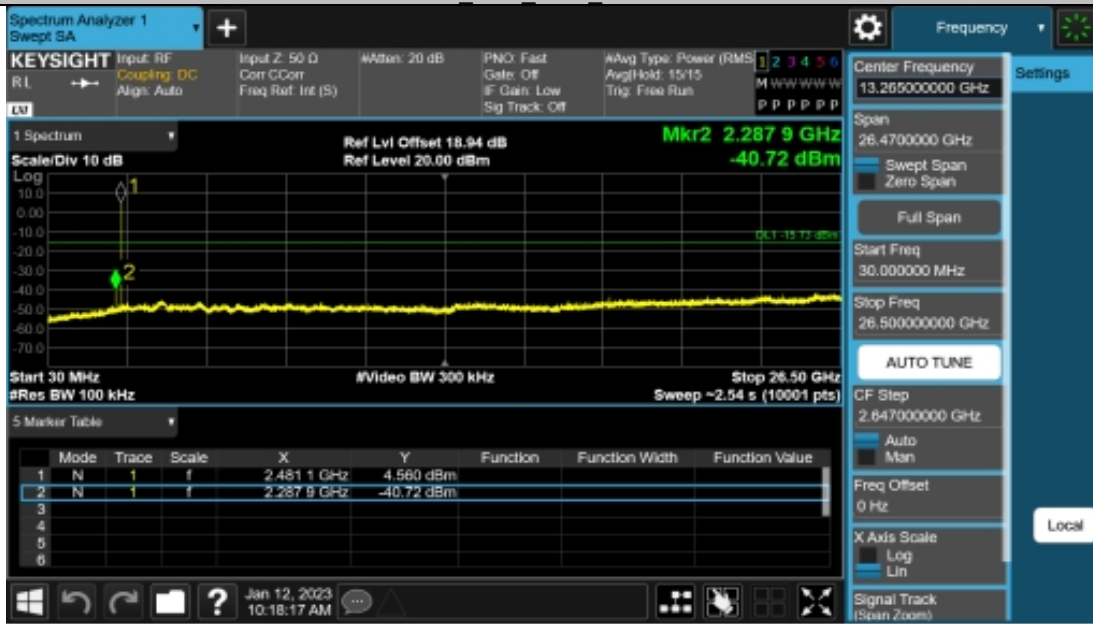

Test Graphs

2DH5 Ant1 2402 30~26500

2DH5 Ant1 2441 30~26500

2DH5 Ant1 2480 30~26500

3DH5_Ant1_2402_30~26500

3DH5_Ant1_2441_30~26500

3DH5_Ant1_2480_30~26500

14. TEST SETUP PHOTO

Conducted Test

Radiated Test (Below 1GHz)

Radiated Test (Above 1GHz)

15. EUT PHOTO

External Photos
M/N: S642W-SW

External Photos
M/N: S642W-SW

External Photos
M/N: S642W-SW

Internal Photos
M/N: S642W-SW