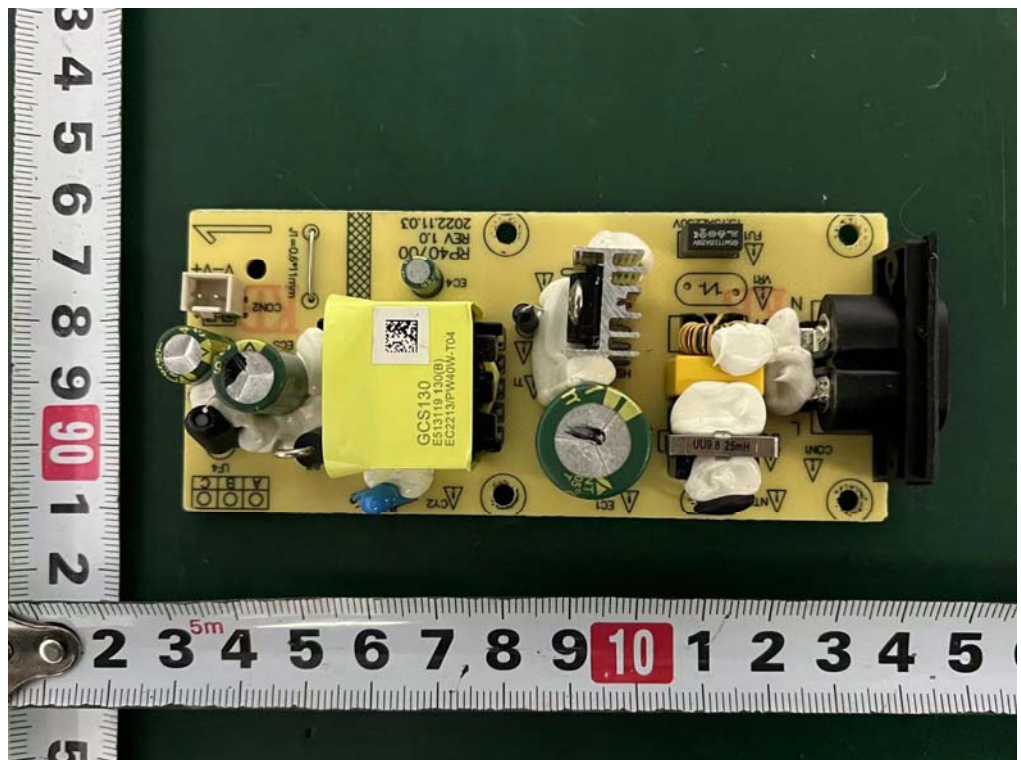

Internal Photos
M/N: S642W-SW