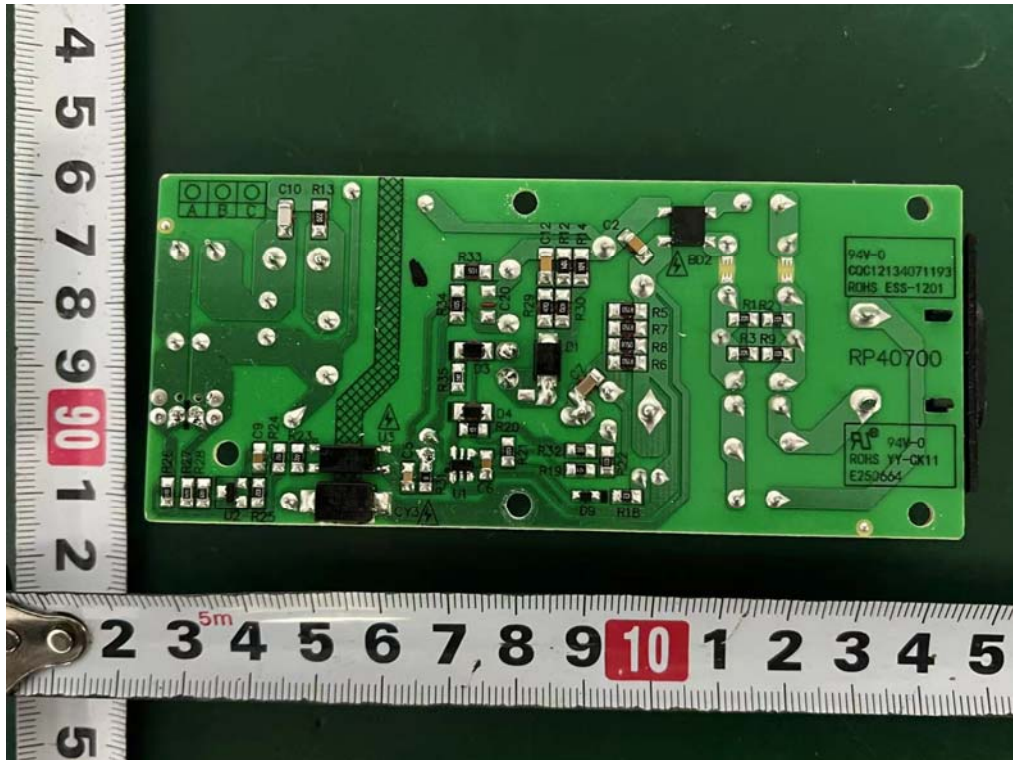

Internal Photos
M/N: S642W-SW