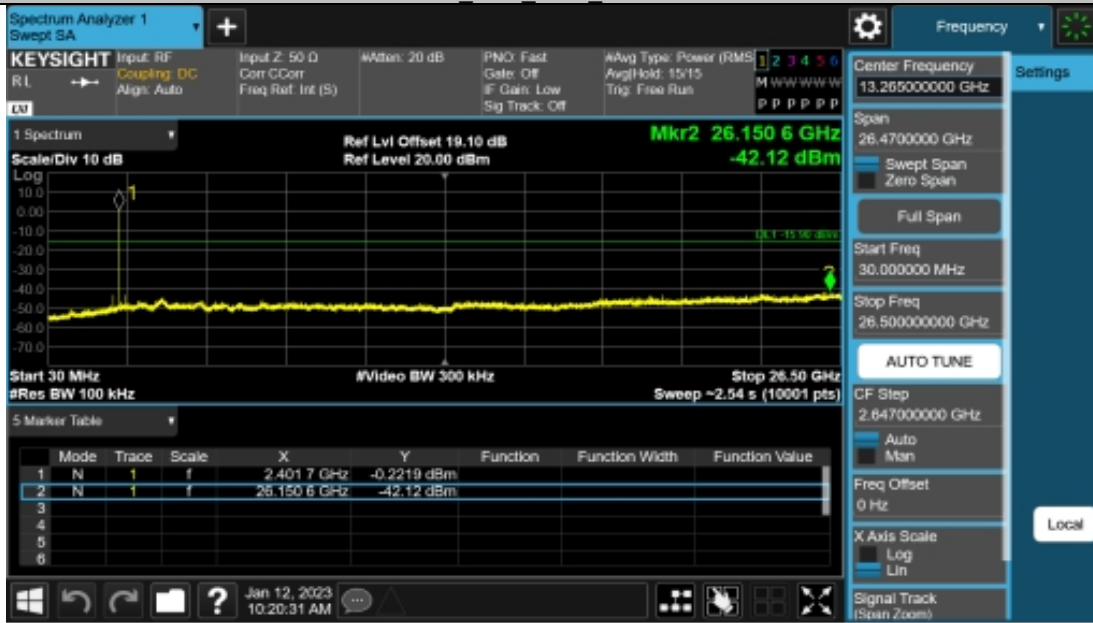

Test Graphs

2DH5 Ant1 2402 30~26500

2DH5 Ant1 2441 30~26500

2DH5 Ant1 2480 30~26500

3DH5_Ant1_2402_30~26500

3DH5_Ant1_2441_30~26500

3DH5_Ant1_2480_30~26500

14. TEST SETUP PHOTO

Conducted Test

Radiated Test (Below 1GHz)

Radiated Test (Above 1GHz)

15. EUT PHOTO

External Photos
M/N: S642W-SW

External Photos
M/N: S642W-SW

External Photos
M/N: S642W-SW

Internal Photos
M/N: S642W-SW