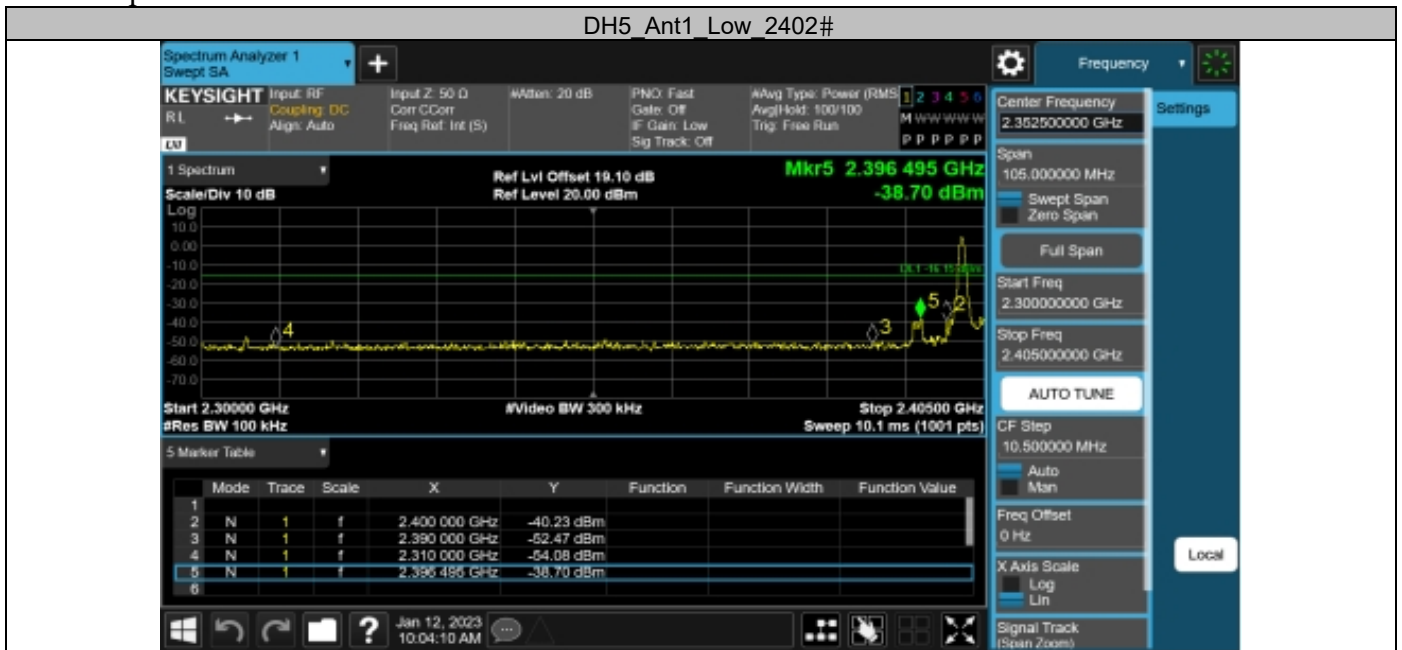

#

Appendix G: Band edge measurements

Test Result

Test Mode	Antenna	Ch Name	Freq(MHz)	Ref Level [dBm]	Result [dBm]	Limit [dBm]	Verdict
DH5#	Ant1	Low	2402	3.85	-38.7	≤-16.15	PASS
		High	2480	4.40	-36.73	≤-15.6	PASS
		Low	Hop_2402	2.98	-47.51	≤-17.03	PASS
		High	Hop_2480	4.02	-47.39	≤-15.98	PASS
2DH5	Ant1	Low	2402	4.17	-37.81	≤-15.83	PASS
		High	2480	4.27	-40.2	≤-15.73	PASS
		Low	Hop_2402	-0.26	-49.06	≤-20.26	PASS
		High	Hop_2480	4.41	-49.12	≤-15.59	PASS
3DH5	Ant1	Low	2402	4.10	-40.83	≤-15.9	PASS
		High	2480	4.47	-43.33	≤-15.53	PASS
		Low	Hop_2402	-0.75	-48.89	≤-20.75	PASS
		High	Hop_2480	2.36	-48.8	≤-17.64	PASS

Test Graphs

DH5 Ant1 High Hop 2480

2DH5 Ant1 Low 2402

2DH5 Ant1 High 2480

2DH5 Ant1 Low Hop 2402

2DH5 Ant1 High Hop 2480

3DH5 Ant1 Low 2402

3DH5 Ant1 High 2480

3DH5 Ant1 Low Hop 2402

3DH5 Ant1 High Hop 2480

#

Appendix H: Conducted Spurious Emission Test Result

Test Mode	Antenna	Freq(MHz)	Freq Range [MHz]	Ref Level [dBm]	Result [dBm]	Limit [dBm]	Verdict
DH5#	Ant1	2402	30~26500	3.85	-41.97	≤-16.15	PASS
		2441	30~26500	4.23	-42.53	≤-15.77	PASS
		2480	30~26500	4.40	-39.07	≤-15.6	PASS
2DH5	Ant1	2402	30~26500	4.17	-42.34	≤-15.83	PASS
		2441	30~26500	4.20	-41.58	≤-15.8	PASS
		2480	30~26500	4.27	-40.72	≤-15.73	PASS
3DH5	Ant1	2402	30~26500	4.10	-42.12	≤-15.9	PASS
		2441	30~26500	4.48	-41.24	≤-15.52	PASS
		2480	30~26500	4.47	-41.49	≤-15.53	PASS