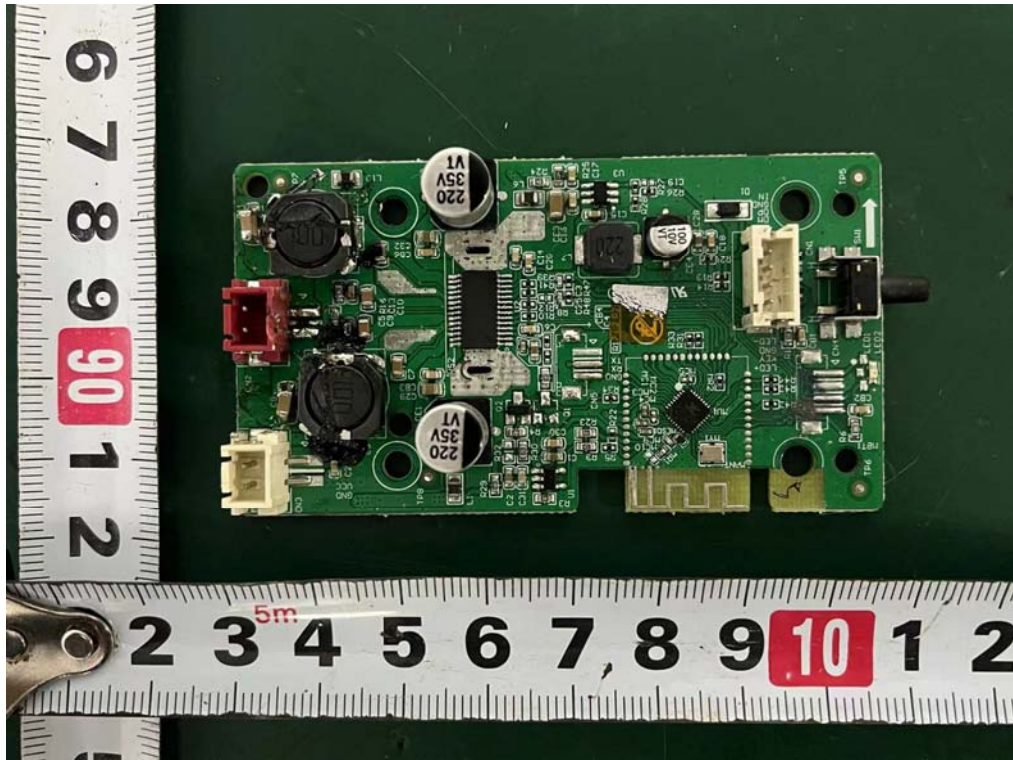

Internal Photos
M/N: S642W-SW