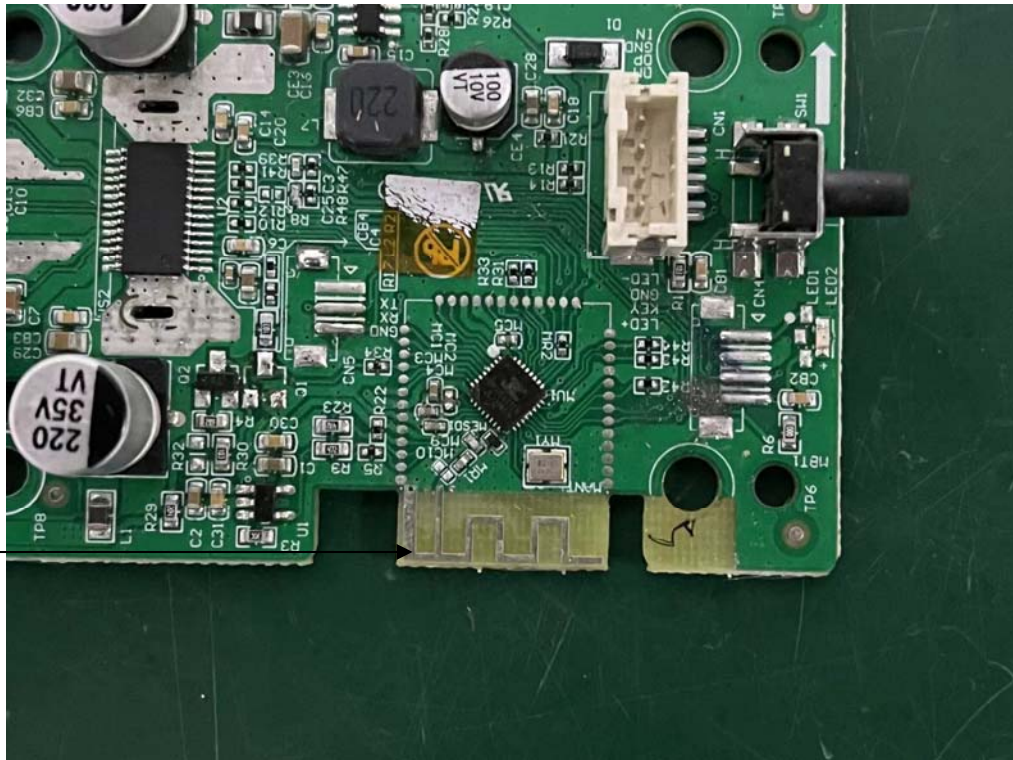

Conducted Test

Radiated Test (Below 1GHz)

Radiated Test (Above 1GHz)

15. EUT PHOTO

External Photos
M/N: S642W-SW

External Photos
M/N: S642W-SW

External Photos
M/N: S642W-SW

Internal Photos
M/N: S642W-SW

Internal Photos
M/N: S642W-SW

Internal Photos
M/N: S642W-SW

Internal Photos
M/N: S642W-SW

Internal Photos
M/N: S642W-SW

Bluetooth
Antenna

End of Test Report