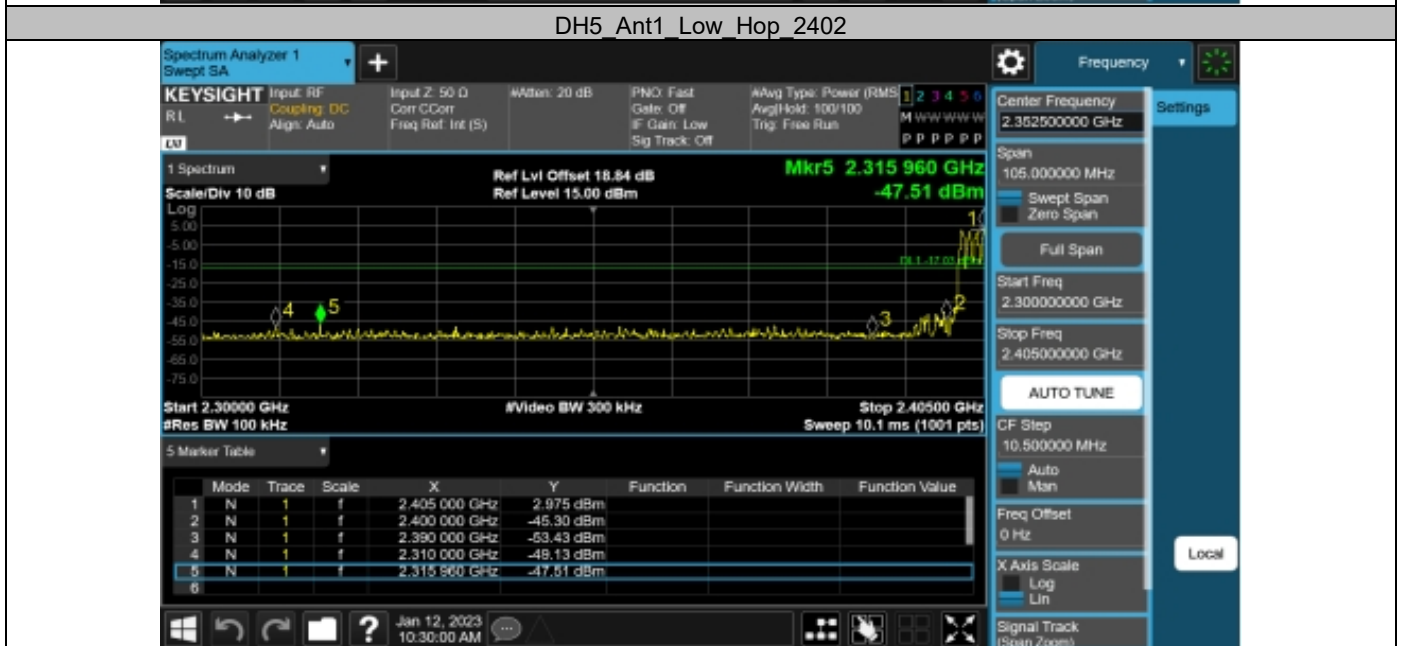

#

Appendix G: Band edge measurements

Test Result

Test Mode	Antenna	Ch Name	Freq(MHz)	Ref Level [dBm]	Result [dBm]	Limit [dBm]	Verdict
DH5#	Ant1	Low	2402	3.85	-38.7	≤-16.15	PASS
		High	2480	4.40	-36.73	≤-15.6	PASS
		Low	Hop_2402	2.98	-47.51	≤-17.03	PASS
		High	Hop_2480	4.02	-47.39	≤-15.98	PASS
2DH5	Ant1	Low	2402	4.17	-37.81	≤-15.83	PASS
		High	2480	4.27	-40.2	≤-15.73	PASS
		Low	Hop_2402	-0.26	-49.06	≤-20.26	PASS
		High	Hop_2480	4.41	-49.12	≤-15.59	PASS
3DH5	Ant1	Low	2402	4.10	-40.83	≤-15.9	PASS
		High	2480	4.47	-43.33	≤-15.53	PASS
		Low	Hop_2402	-0.75	-48.89	≤-20.75	PASS
		High	Hop_2480	2.36	-48.8	≤-17.64	PASS

Test Graphs

DH5 Ant1 High Hop 2480

2DH5 Ant1 Low 2402

2DH5 Ant1 High 2480

2DH5 Ant1 Low Hop 2402

2DH5 Ant1 High Hop 2480

3DH5 Ant1 Low 2402

3DH5 Ant1 High 2480

3DH5 Ant1 Low Hop 2402

3DH5 Ant1 High Hop 2480

#

Appendix H: Conducted Spurious Emission Test Result

Test Mode	Antenna	Freq(MHz)	Freq Range [MHz]	Ref Level [dBm]	Result [dBm]	Limit [dBm]	Verdict
DH5#	Ant1	2402	30~26500	3.85	-41.97	≤-16.15	PASS
		2441	30~26500	4.23	-42.53	≤-15.77	PASS
		2480	30~26500	4.40	-39.07	≤-15.6	PASS
2DH5	Ant1	2402	30~26500	4.17	-42.34	≤-15.83	PASS
		2441	30~26500	4.20	-41.58	≤-15.8	PASS
		2480	30~26500	4.27	-40.72	≤-15.73	PASS
3DH5	Ant1	2402	30~26500	4.10	-42.12	≤-15.9	PASS
		2441	30~26500	4.48	-41.24	≤-15.52	PASS
		2480	30~26500	4.47	-41.49	≤-15.53	PASS