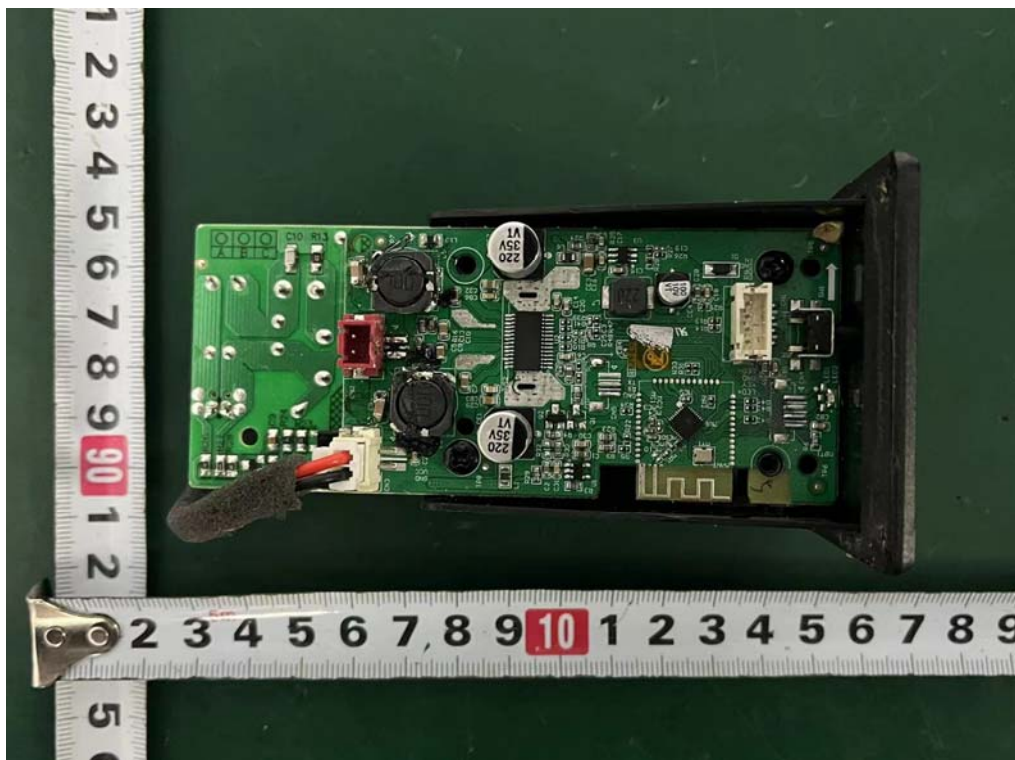

Conducted Test

Radiated Test (Below 1GHz)

Radiated Test (Above 1GHz)

15. EUT PHOTO

External Photos
M/N: S642W-SW

External Photos
M/N: S642W-SW

External Photos
M/N: S642W-SW

Internal Photos
M/N: S642W-SW

Internal Photos
M/N: S642W-SW

Internal Photos
M/N: S642W-SW

Internal Photos
M/N: S642W-SW

Internal Photos
M/N: S642W-SW

Bluetooth
Antenna

End of Test Report