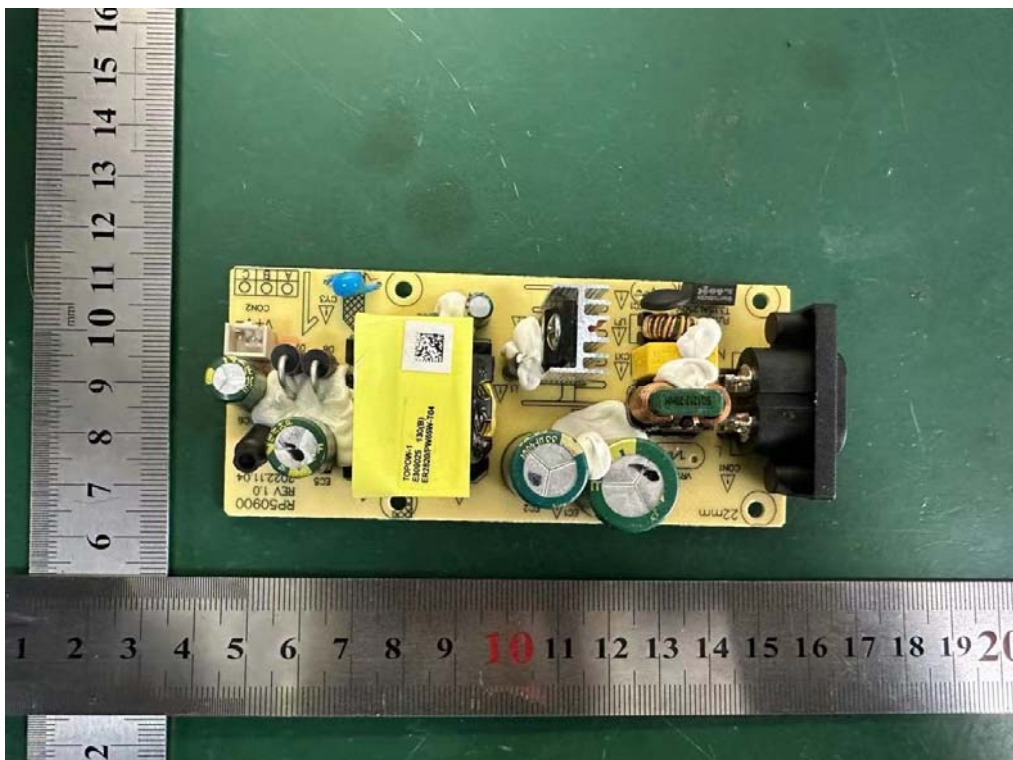

Conducted Test

Radiated Test (Below 1GHz)

Radiated Test (Above 1GHz)

15. EUT PHOTO

External Photos
M/N: S642W-SW

External Photos
M/N: S642W-SW

External Photos
M/N: S642W-SW

Internal Photos
M/N: S642W-SW

Internal Photos
M/N: S642W-SW

Internal Photos
M/N: S642W-SW

Internal Photos
M/N: S642W-SW

Internal Photos
M/N: S642W-SW

Bluetooth
Antenna

End of Test Report