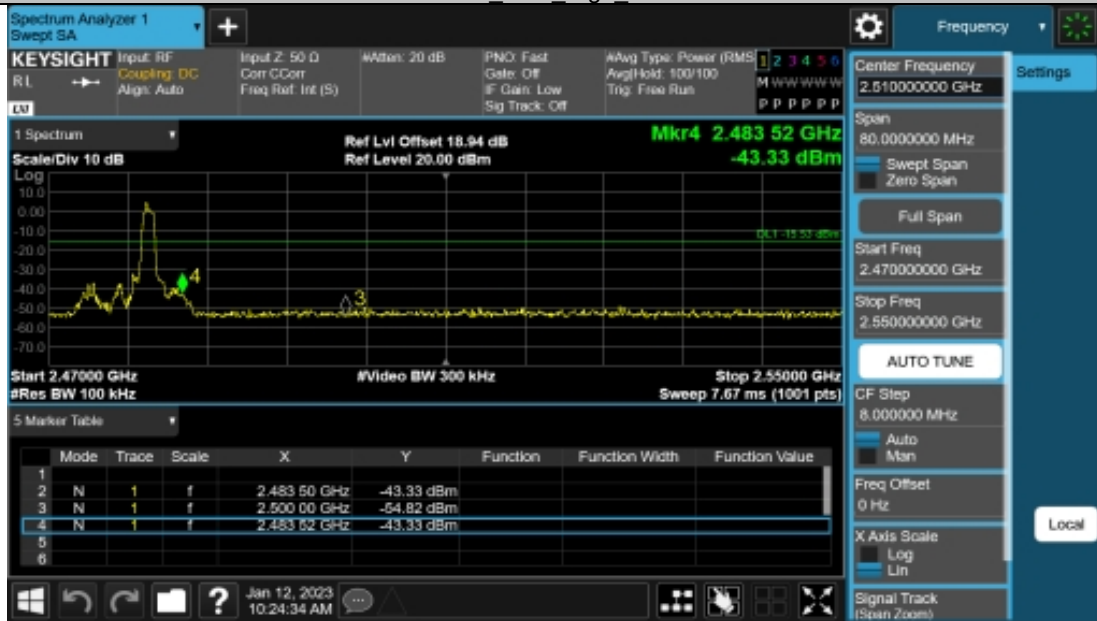

Test Graphs

DH5 Ant1 High Hop 2480

2DH5 Ant1 Low 2402

2DH5 Ant1 High 2480

2DH5 Ant1 Low Hop 2402

2DH5 Ant1 High Hop 2480

3DH5 Ant1 Low 2402

3DH5 Ant1 High 2480

3DH5 Ant1 Low Hop 2402

3DH5 Ant1 High Hop 2480

#

Appendix H: Conducted Spurious Emission Test Result

Test Mode	Antenna	Freq(MHz)	Freq Range [MHz]	Ref Level [dBm]	Result [dBm]	Limit [dBm]	Verdict
DH5#	Ant1	2402	30~26500	3.85	-41.97	≤-16.15	PASS
		2441	30~26500	4.23	-42.53	≤-15.77	PASS
		2480	30~26500	4.40	-39.07	≤-15.6	PASS
2DH5	Ant1	2402	30~26500	4.17	-42.34	≤-15.83	PASS
		2441	30~26500	4.20	-41.58	≤-15.8	PASS
		2480	30~26500	4.27	-40.72	≤-15.73	PASS
3DH5	Ant1	2402	30~26500	4.10	-42.12	≤-15.9	PASS
		2441	30~26500	4.48	-41.24	≤-15.52	PASS
		2480	30~26500	4.47	-41.49	≤-15.53	PASS