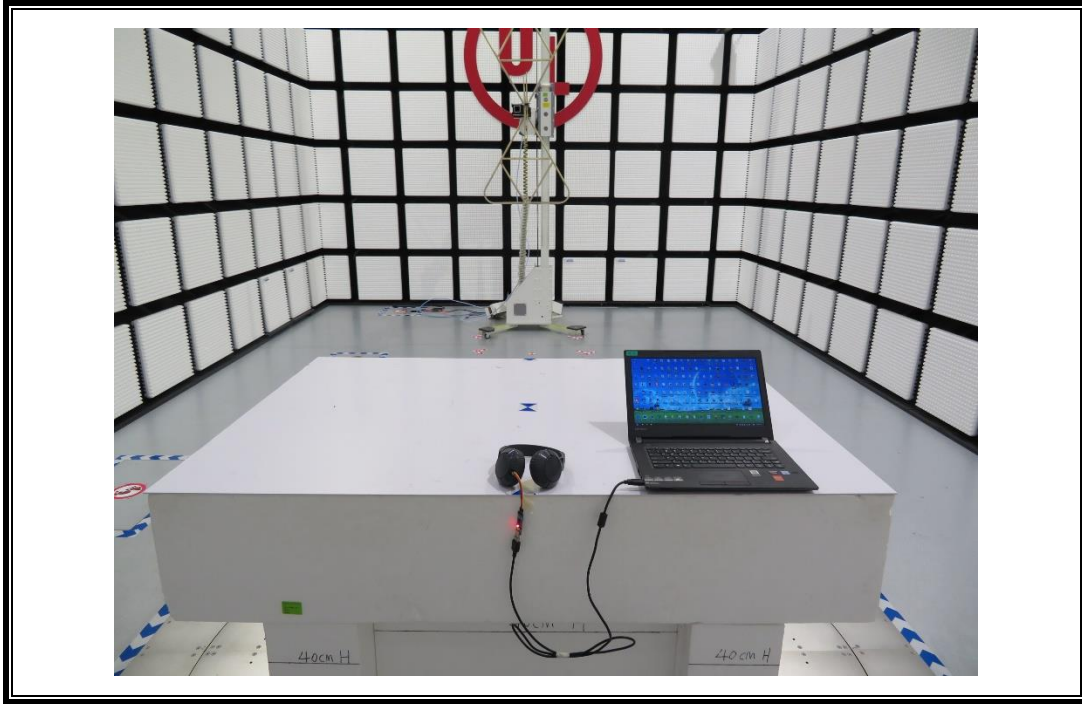

Appendix II

Setup Photographs

RADIATED RF MEASUREMENT SETUP (30MHz ~ 1 GHz)

POWERLINE CONDUCTED EMISSIONS MEASUREMENT SETUP

RADIATED RF MEASUREMENT SETUP (Below 30MHz)

RADIATED RF MEASUREMENT SETUP (Above 1G – X axis)

RADIATED RF MEASUREMENT SETUP (Above 1G – Y axis)

RADIATED RF MEASUREMENT SETUP (Above 1G – Z axis)