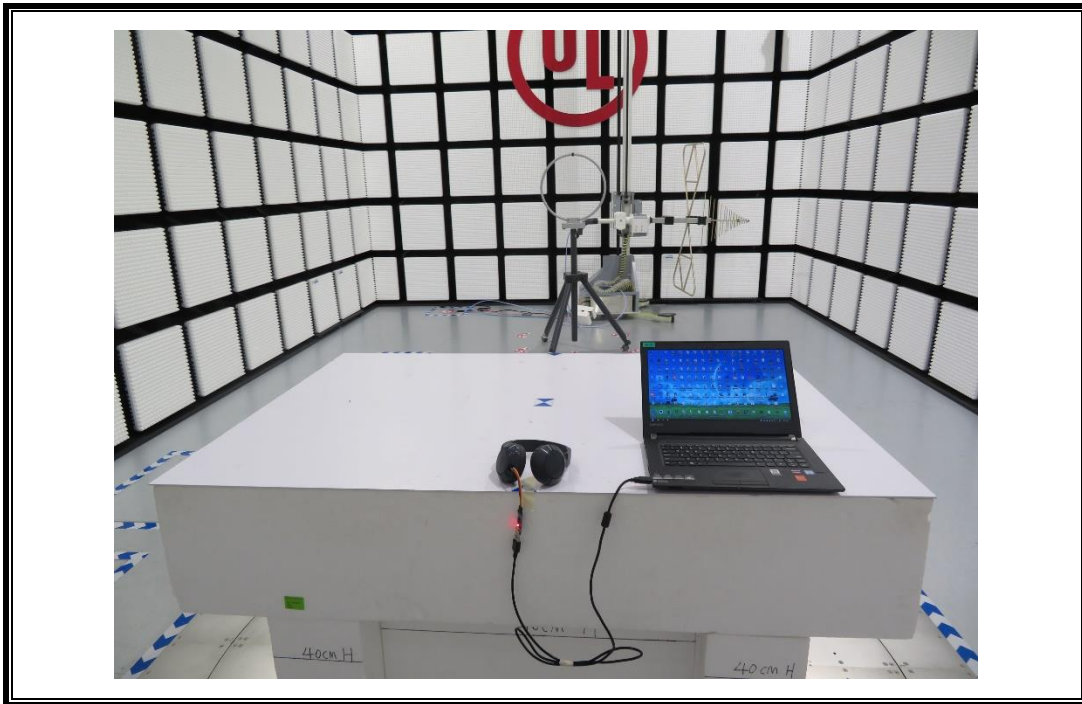

Appendix II

Setup Photographs

RADIATED RF MEASUREMENT SETUP (30MHz ~ 1 GHz)

POWERLINE CONDUCTED EMISSIONS MEASUREMENT SETUP

RADIATED RF MEASUREMENT SETUP (Below 30MHz)

RADIATED RF MEASUREMENT SETUP (Above 1G – X axis)

RADIATED RF MEASUREMENT SETUP (Above 1G – Y axis)

RADIATED RF MEASUREMENT SETUP (Above 1G – Z axis)