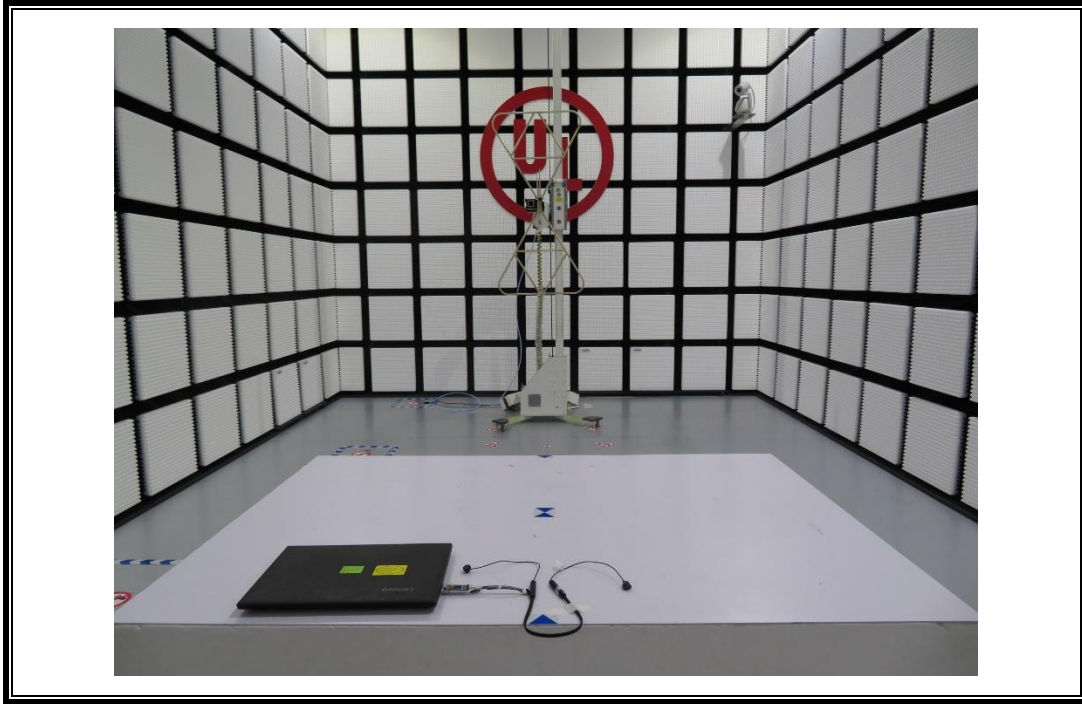

# **Setup Photographs**

RADIATED RF MEASUREMENT SETUP (30MHz ~ 1 GHz)

POWERLINE CONDUCTED EMISSIONS MEASUREMENT SETUP

RADIATED RF MEASUREMENT SETUP (Below 30MHz)

RADIATED RF MEASUREMENT SETUP (Above 1G – X axis)

RADIATED RF MEASUREMENT SETUP (Above 1G – Y axis)

RADIATED RF MEASUREMENT SETUP (Above 1G – Z axis)