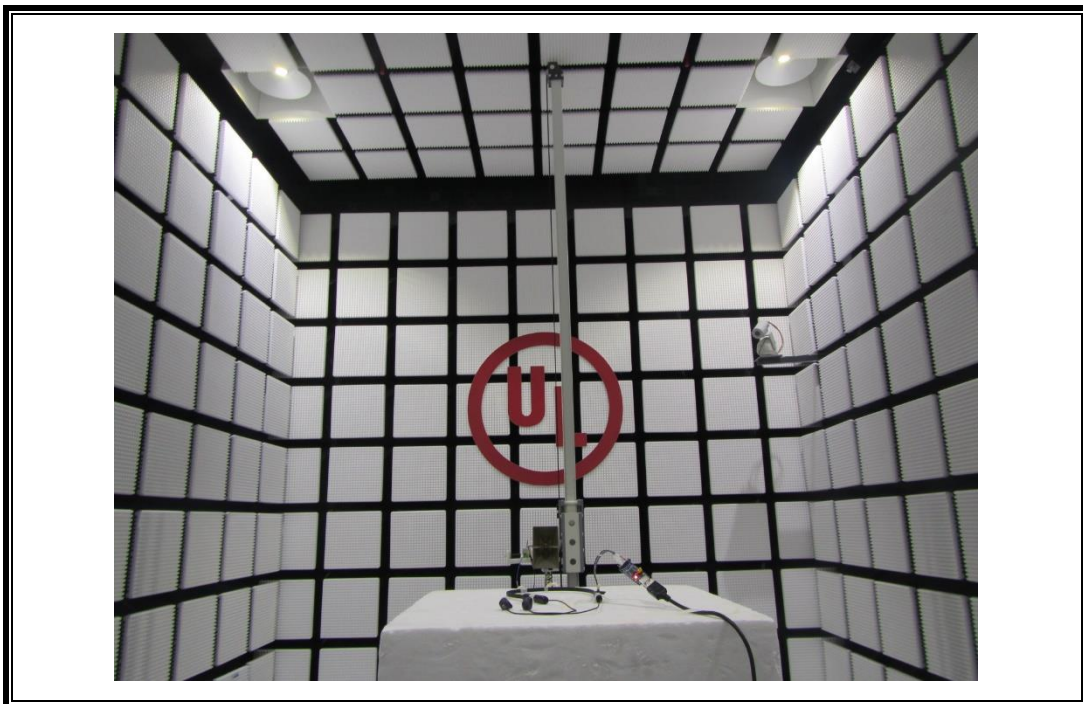

# **Setup Photographs**

RADIATED RF MEASUREMENT SETUP (30MHz ~ 1 GHz)

POWERLINE CONDUCTED EMISSIONS MEASUREMENT SETUP

RADIATED RF MEASUREMENT SETUP (Below 30MHz)

RADIATED RF MEASUREMENT SETUP (Above 1G – X axis)