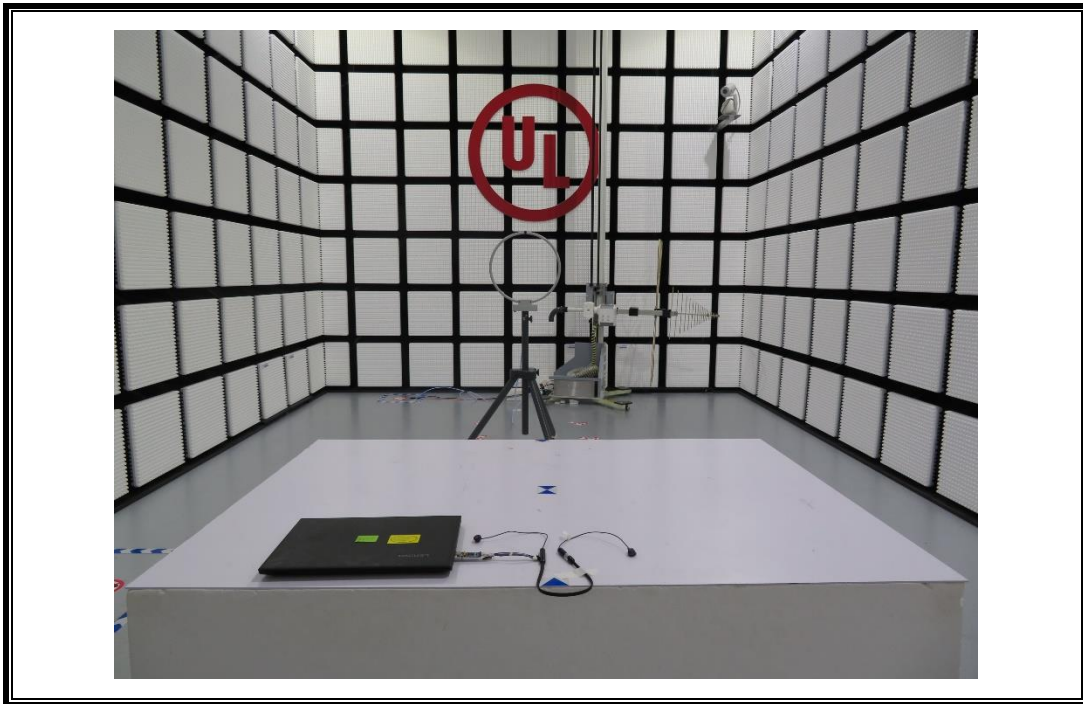

# **Setup Photographs**

RADIATED RF MEASUREMENT SETUP (30MHz ~ 1 GHz)

POWERLINE CONDUCTED EMISSIONS MEASUREMENT SETUP

RADIATED RF MEASUREMENT SETUP (Below 30MHz)

RADIATED RF MEASUREMENT SETUP (Above 1G – X axis)

RADIATED RF MEASUREMENT SETUP (Above 1G – Y axis)

RADIATED RF MEASUREMENT SETUP (Above 1G – Z axis)