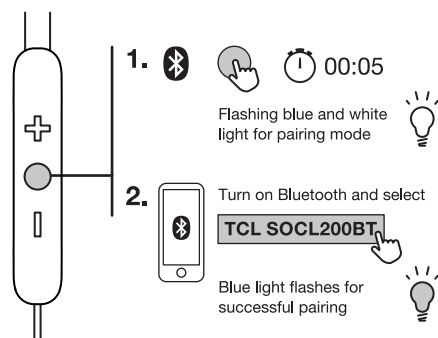

paper size: 240 (W) x 125 (H) mm
folding size: 80 (W) x 125 (H) mm
color: 1C printing (double side printing)

7. Call features

8. Mute On / Off

WE ARE READY TO HELP

contact us first with any questions

For the full user manual in all languages or for help visit:

www.tcl.com

2019©TCL Entertainment Solutions Limited. All rights reserved.
This product has been manufactured by and is sold under the responsibility of
TCL Entertainment Solutions Limited.

Brand name/model number: TCL/SOCL200BT
This device complies with part 15 of the FCC Rules. Operation is subject to the following
two conditions: (1) This device may not cause harmful interference, and (2) this device must
accept any interference received, including interference that may cause undesired operation.
Suppliers Name: TTE Technology, Inc.
Suppliers Address (USA): 1860 Compton Ave, Corona, CA 92881, USA
Suppliers phone number and/or internet contact information: www.tclusa.com

低功率電波輻射性電機管理辦法

第十二條 經型式認證合格之低功率射頻電機，非經許可，公司、商號或使用者均不得
擅自變更頻率、加大功率或變更原設計之特性及功能。

第十四條 低功率射頻電機之使用不得影響飛航安全及干擾合法通信；經發現有干擾現
象時，應立即停用，並改善至無干擾時方得繼續使用。前項合法通信，指依電信法規定
作業之無線電通信。低功率射頻電機須忍受合法通信或工業、科學及醫療用電波輻射性
電機設備之干擾。

IC: 24579-MTRO100BT FCC ID: 2ARUDMTRO100BT

TCL

Hi! Let's get started.

TCL SOCL200BT
Quick start guide

1. Charging

2 hrs

2. Pairing

3. On / Off

4. Play / Pause

5. Track control

6. Volume control