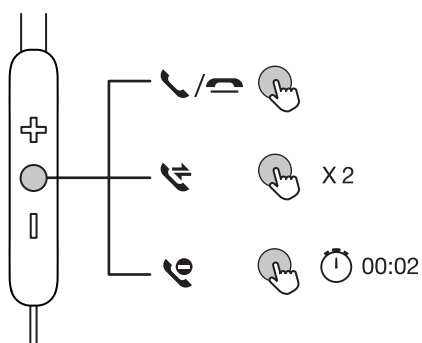

paper size: 240 (W) x 125 (H) mm
folding size: 80 (W) x 125 (H) mm
color: 1C printing (double side printing)

7. Call features