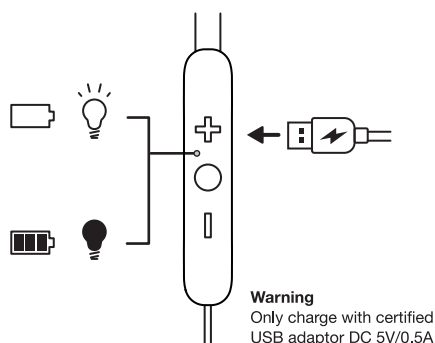

1. Charging

2 hrs